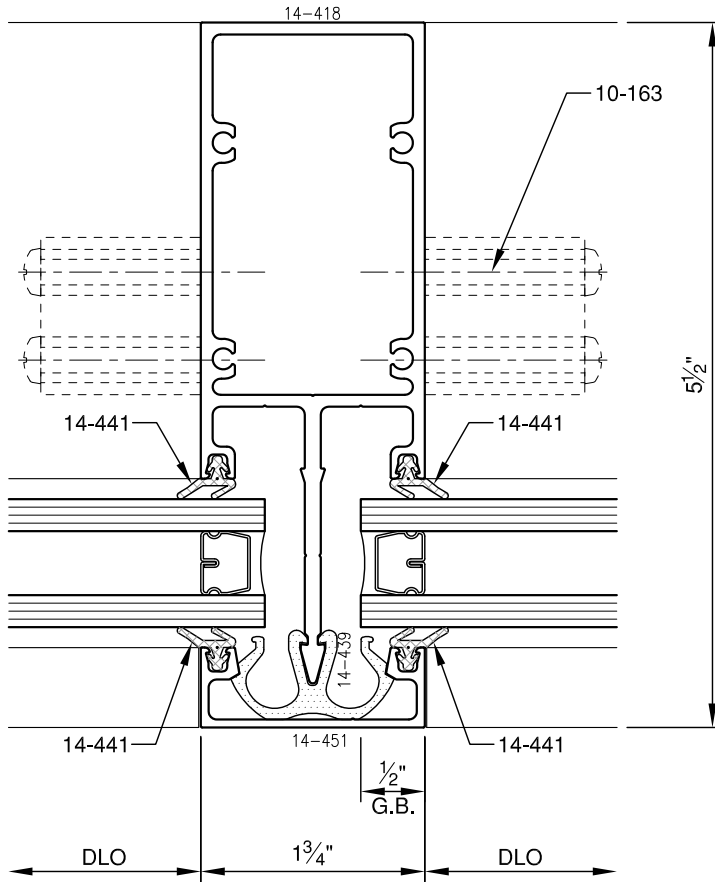

SCALE: 3/4

SCALE: 3/4

PITTC[®] ARCHITECTURAL METALS, INC.

1530 Landmeier Road Elk Grove Village, IL 60007 847-593-3131 fax: 847-593-9946

SCALE: 3/4

PITTC[®] ARCHITECTURAL METALS, INC.

1530 Landmeier Road Elk Grove Village, IL 60007 847-593-3131 fax: 847-593-9946