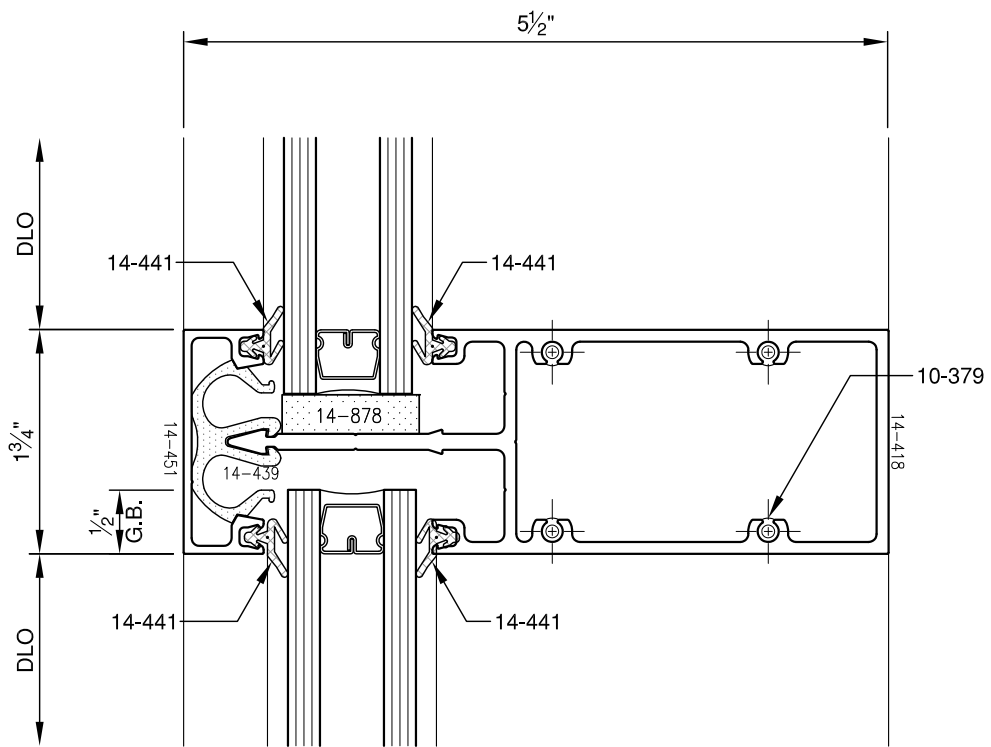

SCALE: 3/4

SCALE: 3/4

PITTC[®] ARCHITECTURAL METALS, INC.

1530 Landmeier Road Elk Grove Village, IL 60007 847-593-3131 fax: 847-593-9946

SCALE: 3/4

SCALE: 3/4

SCALE: 3/4

PITTC[®] ARCHITECTURAL METALS, INC.