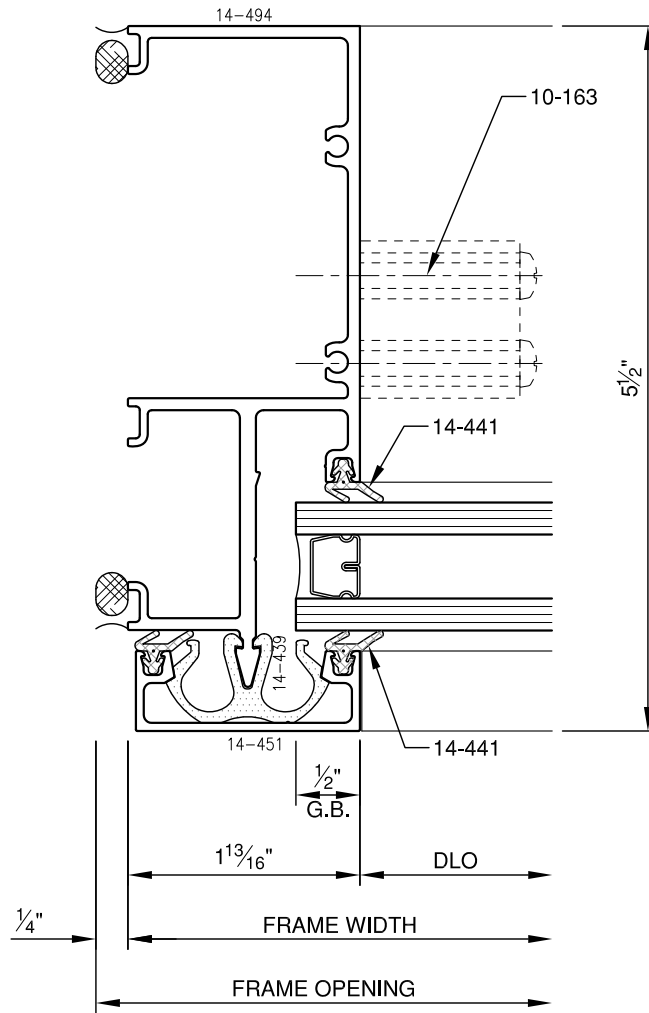

SCALE: 3/4

SCALE: 3/4

PITTC[®] ARCHITECTURAL METALS, INC.

1530 Landmeier Road Elk Grove Village, IL 60007 847-593-3131 fax: 847-593-9946

SCALE: 3/4

PITTC[®] ARCHITECTURAL METALS, INC.

1530 Landmeier Road Elk Grove Village, IL 60007 847-593-3131 fax: 847-593-9946