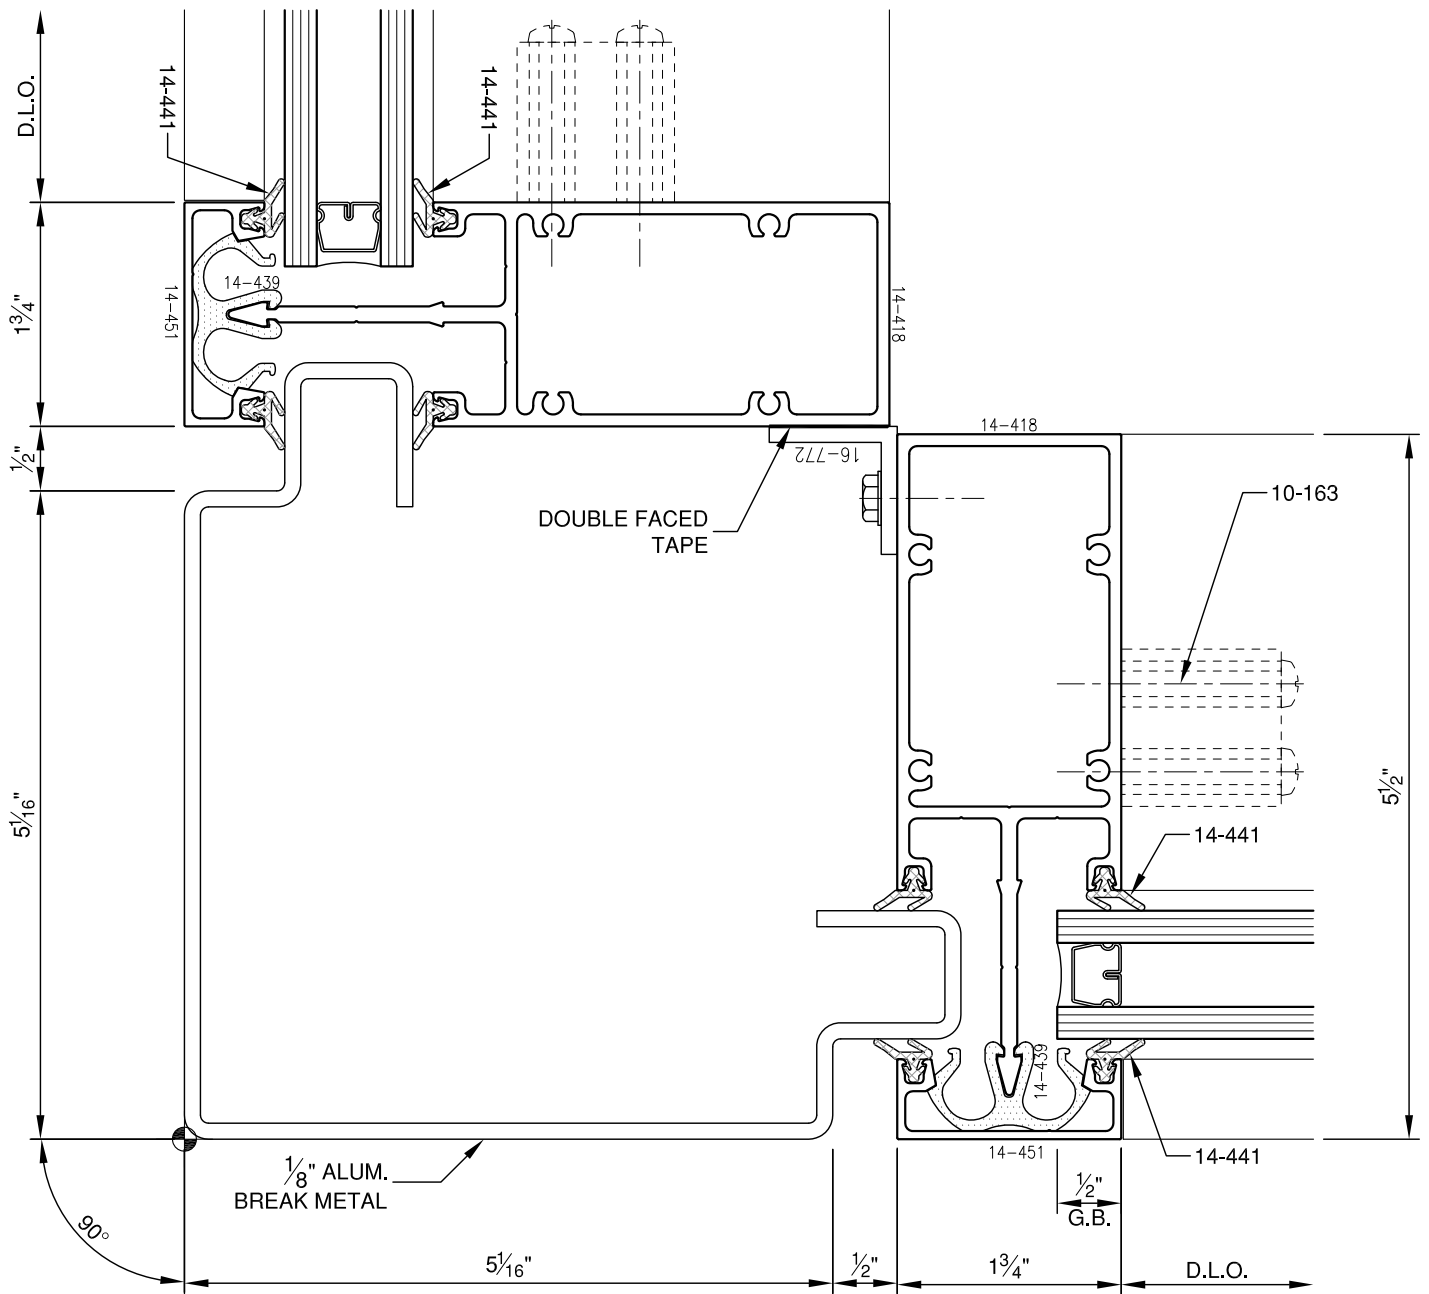

SCALE: 3/4

SCALE: 3/4

PITTC[®] ARCHITECTURAL METALS, INC.

1530 Landmeier Road Elk Grove Village, IL 60007 847-593-3131 fax: 847-593-9946

SCALE: 3/4