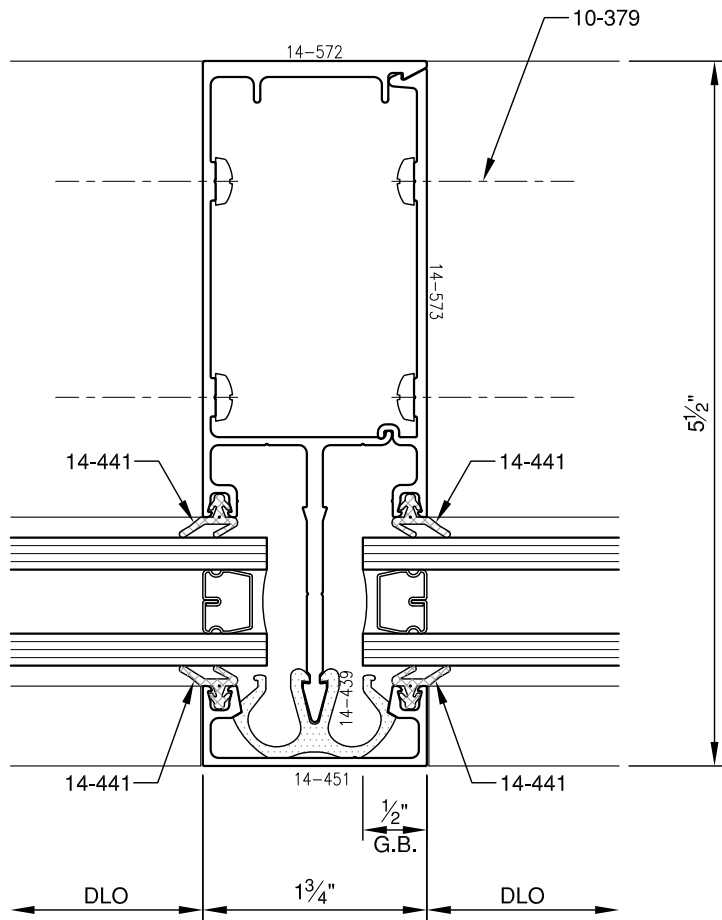

SCALE: 3/4

SCALE: 3/4

PITTC[®] ARCHITECTURAL METALS, INC.

1530 Landmeier Road Elk Grove Village, IL 60007 847-593-3131 fax: 847-593-9946

SCALE: 3/4

PITTC[®] ARCHITECTURAL METALS, INC.

1530 Landmeier Road Elk Grove Village, IL 60007 847-593-3131 fax: 847-593-9946