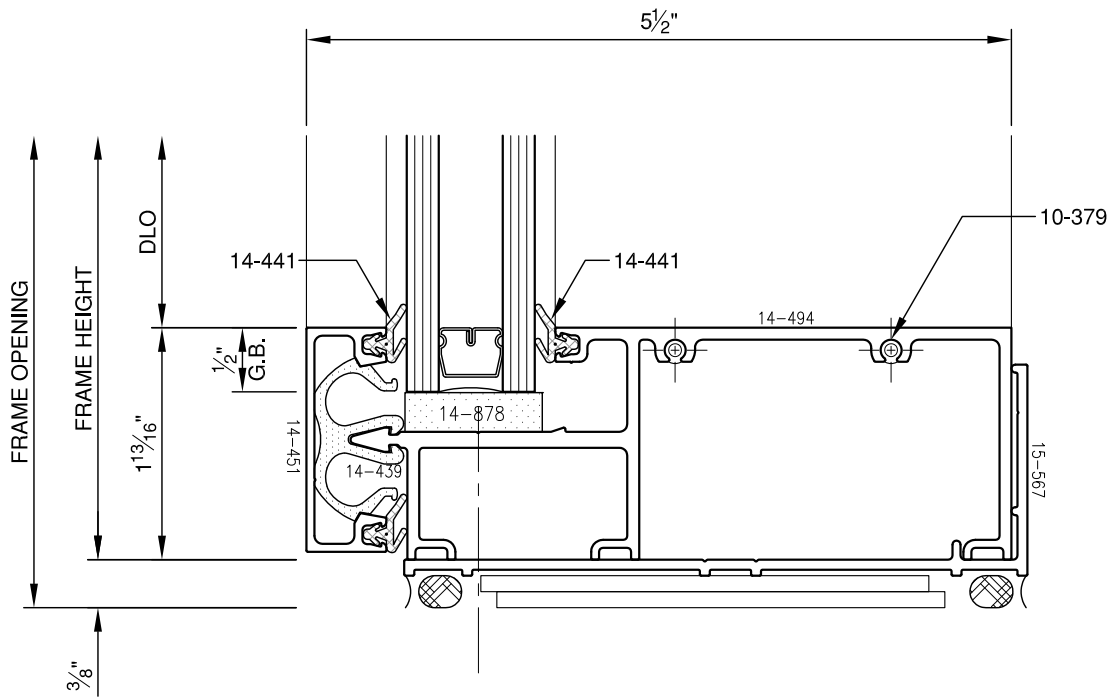

SCALE: 3/4

SCALE: 3/4

PITTC[®] ARCHITECTURAL METALS, INC.

1530 Landmeier Road Elk Grove Village, IL 60007 847-593-3131 fax: 847-593-9946

SCALE: 3/4

SCALE: 3/4

SCALE: 3/4

PITTC[®] ARCHITECTURAL METALS, INC.