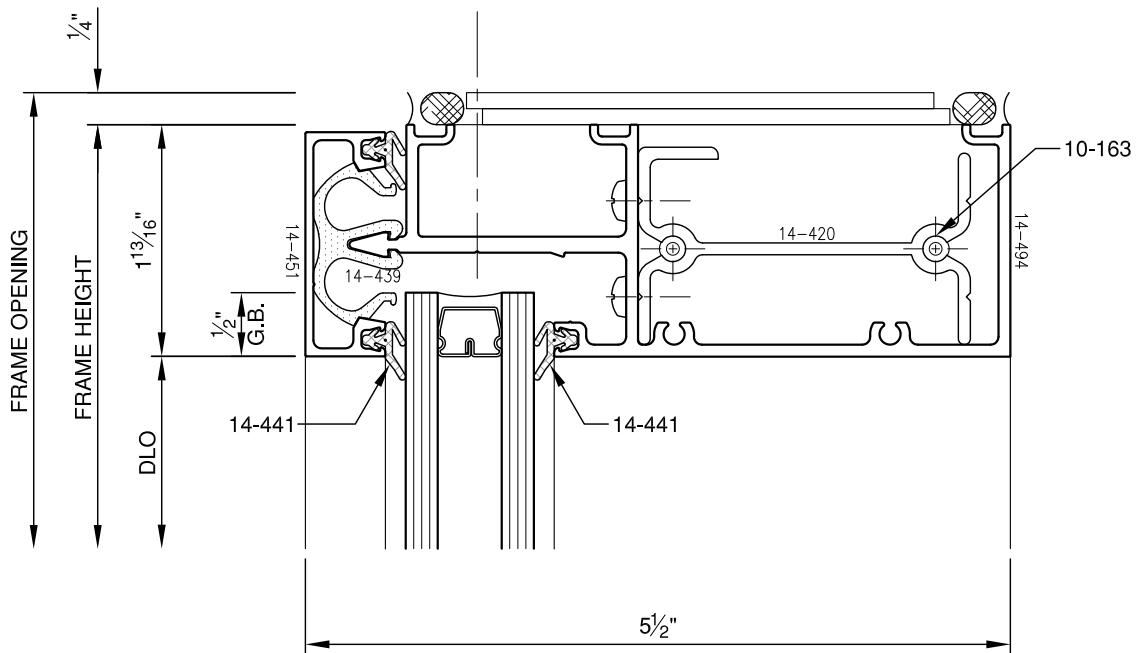

SCALE: 3/4

SCALE: 3/4

PITTC[®] ARCHITECTURAL METALS, INC.

1530 Landmeier Road Elk Grove Village, IL 60007 847-593-3131 fax: 847-593-9946

SCALE: 3/4

SCALE: 3/4

SCALE: 3/4

PITTC[®] ARCHITECTURAL METALS, INC.