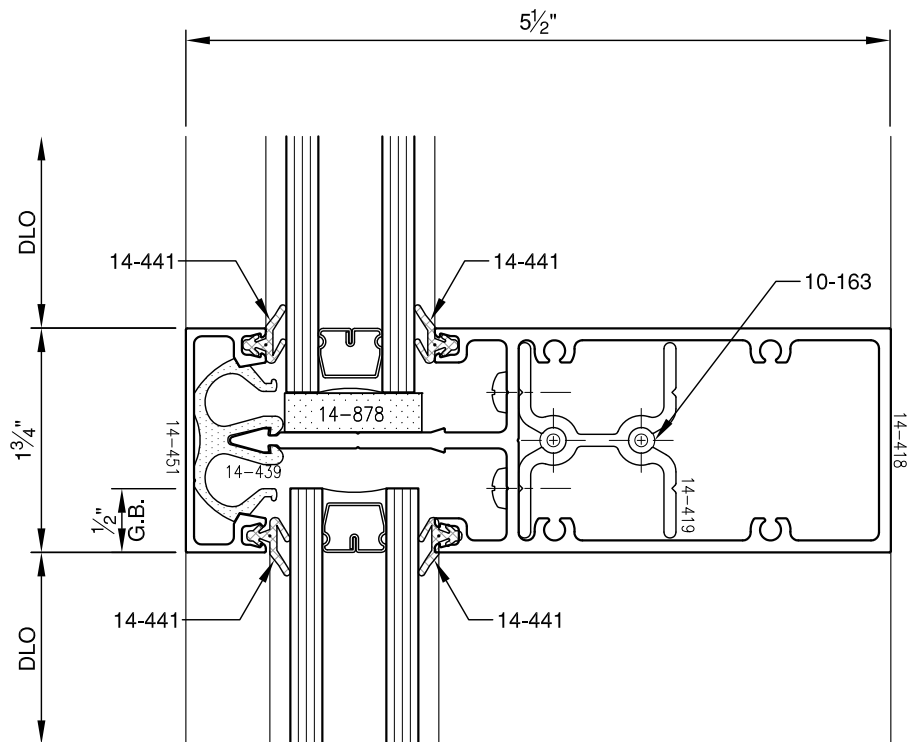

SCALE: 3/4

SCALE: 3/4

PITTC[®] ARCHITECTURAL METALS, INC.

1530 Landmeier Road Elk Grove Village, IL 60007 847-593-3131 fax: 847-593-9946

SCALE: 3/4

SCALE: 3/4

SCALE: 3/4

PITTC[®] ARCHITECTURAL METALS, INC.