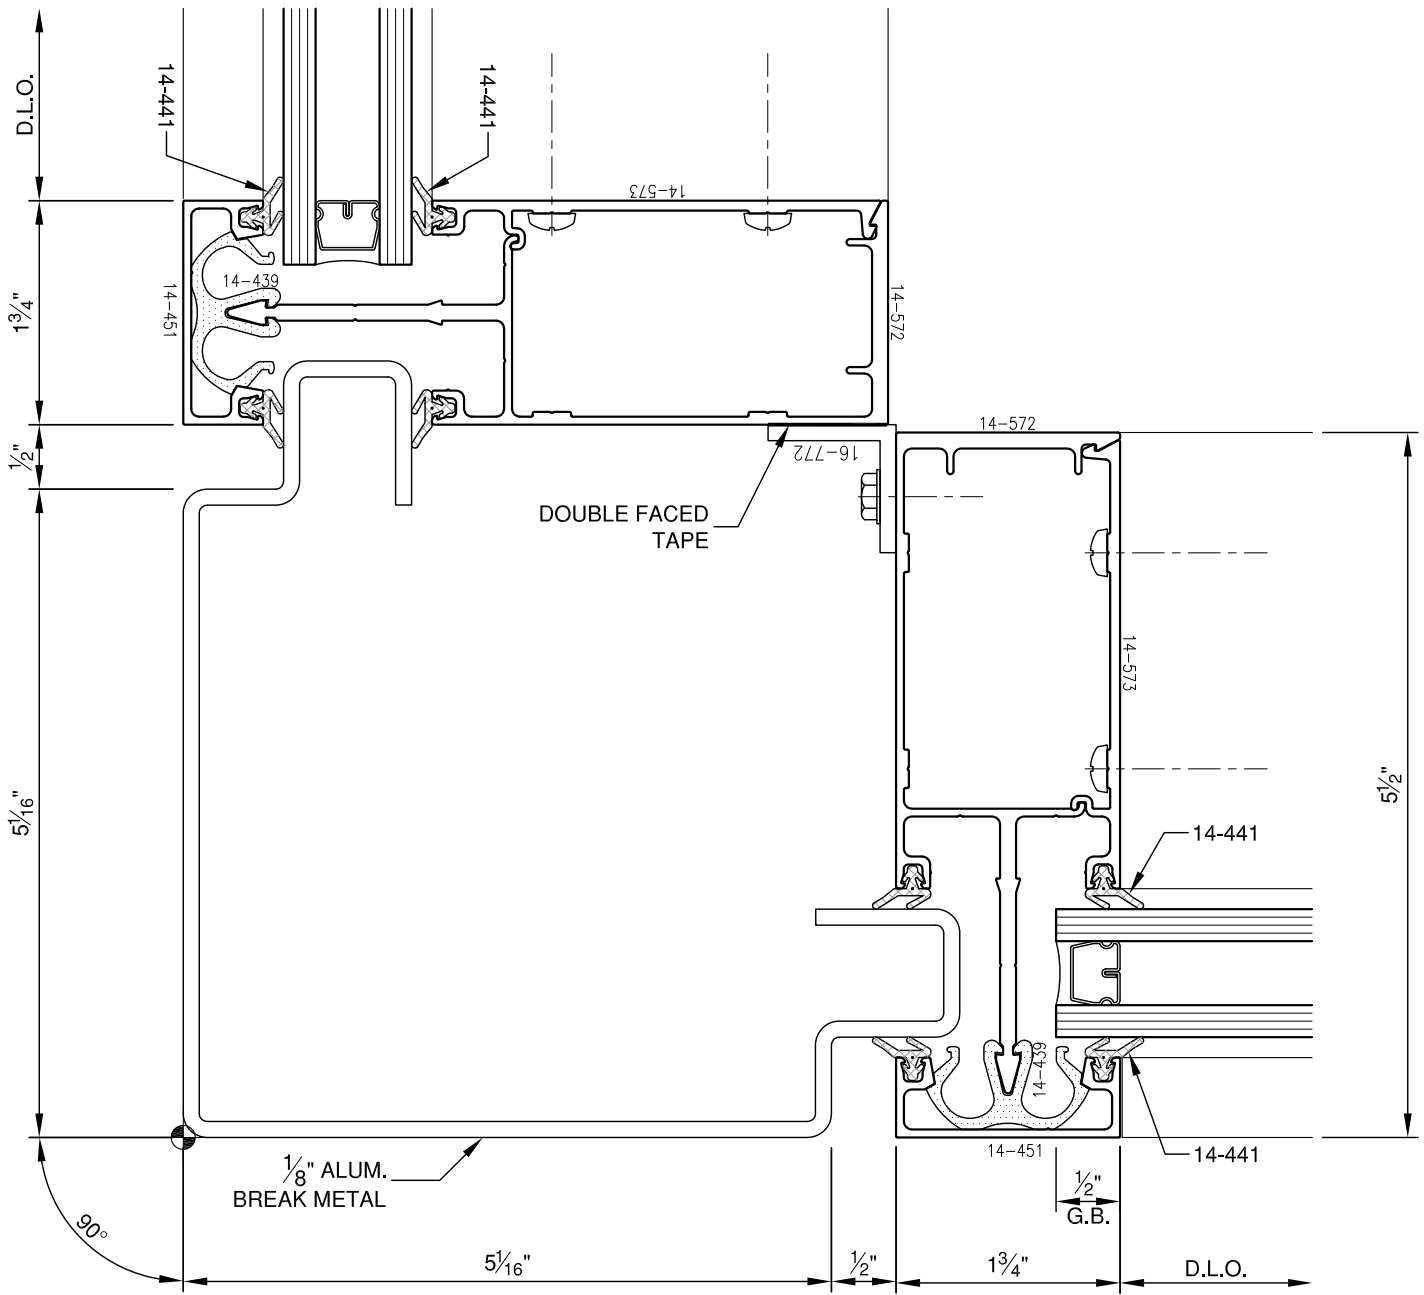

SCALE: 3/4

SCALE: 3/4

PITTC[®] ARCHITECTURAL METALS, INC.

1530 Landmeier Road Elk Grove Village, IL 60007 847-593-3131 fax: 847-593-9946

SCALE: 3/4