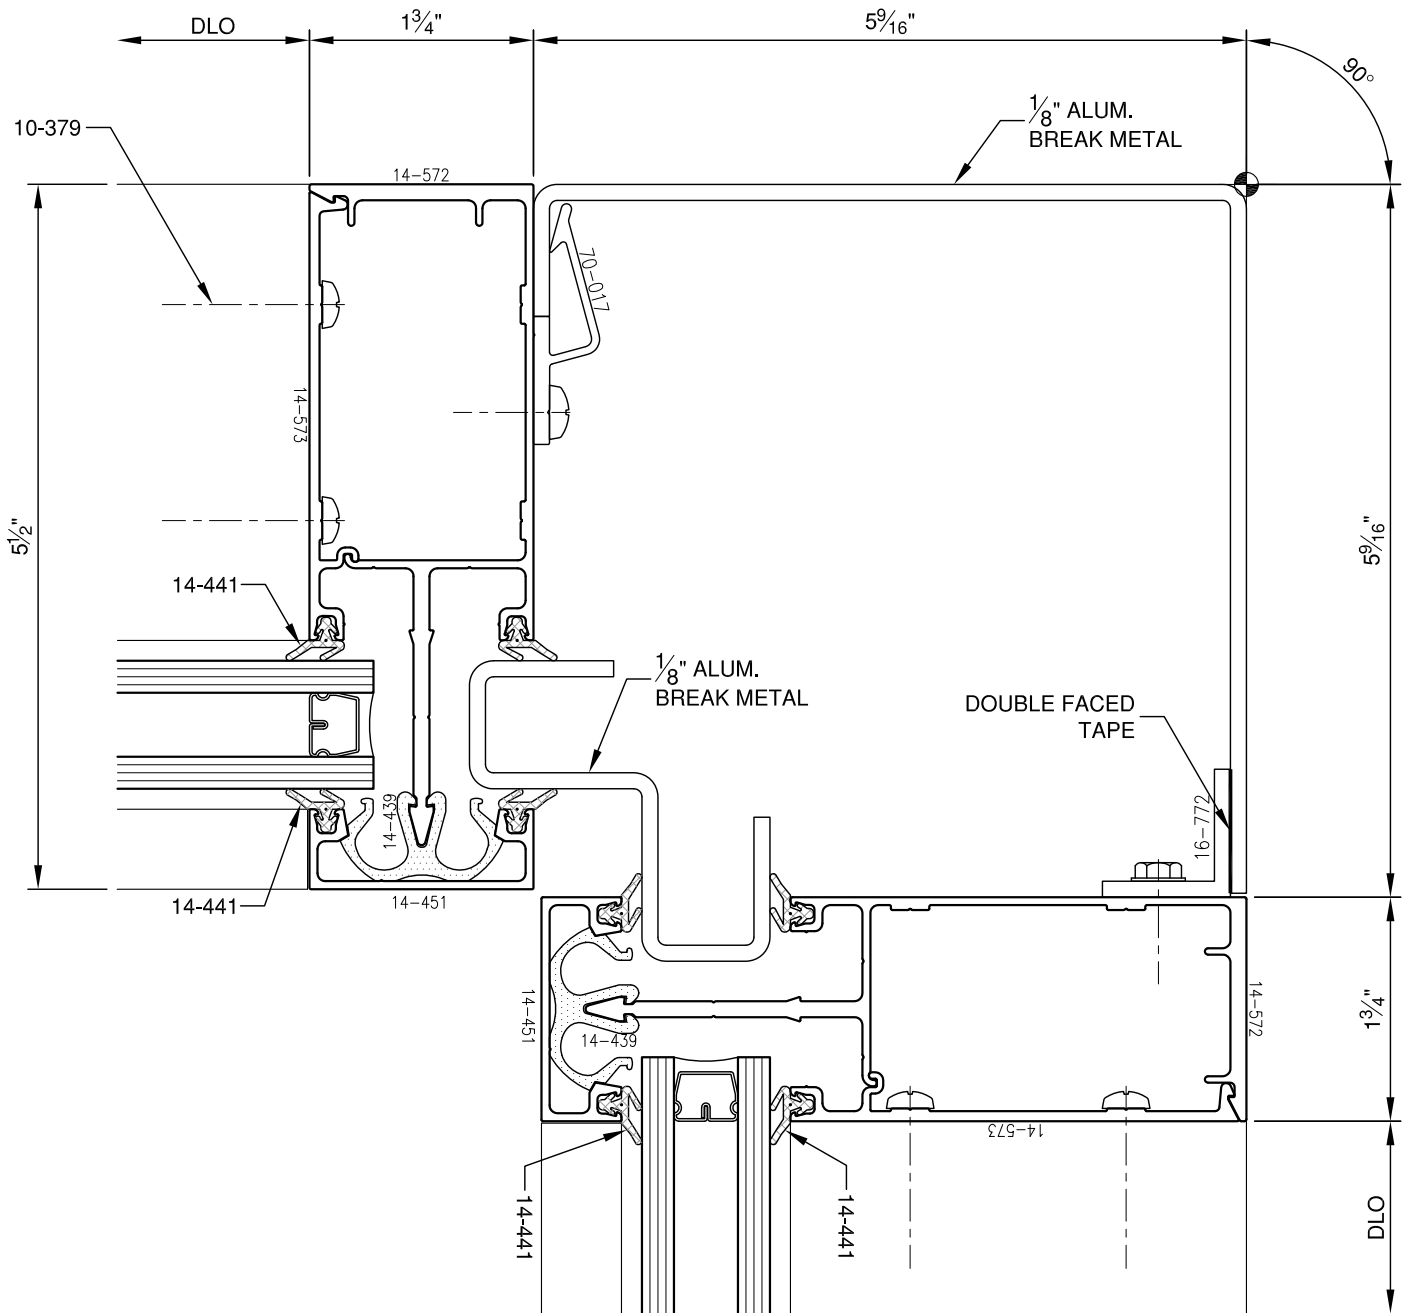

SCALE: 3/4

PITTC® ARCHITECTURAL METALS, INC.

1530 Landmeier Road Elk Grove Village, IL 60007 847-593-3131 fax: 847-593-9946