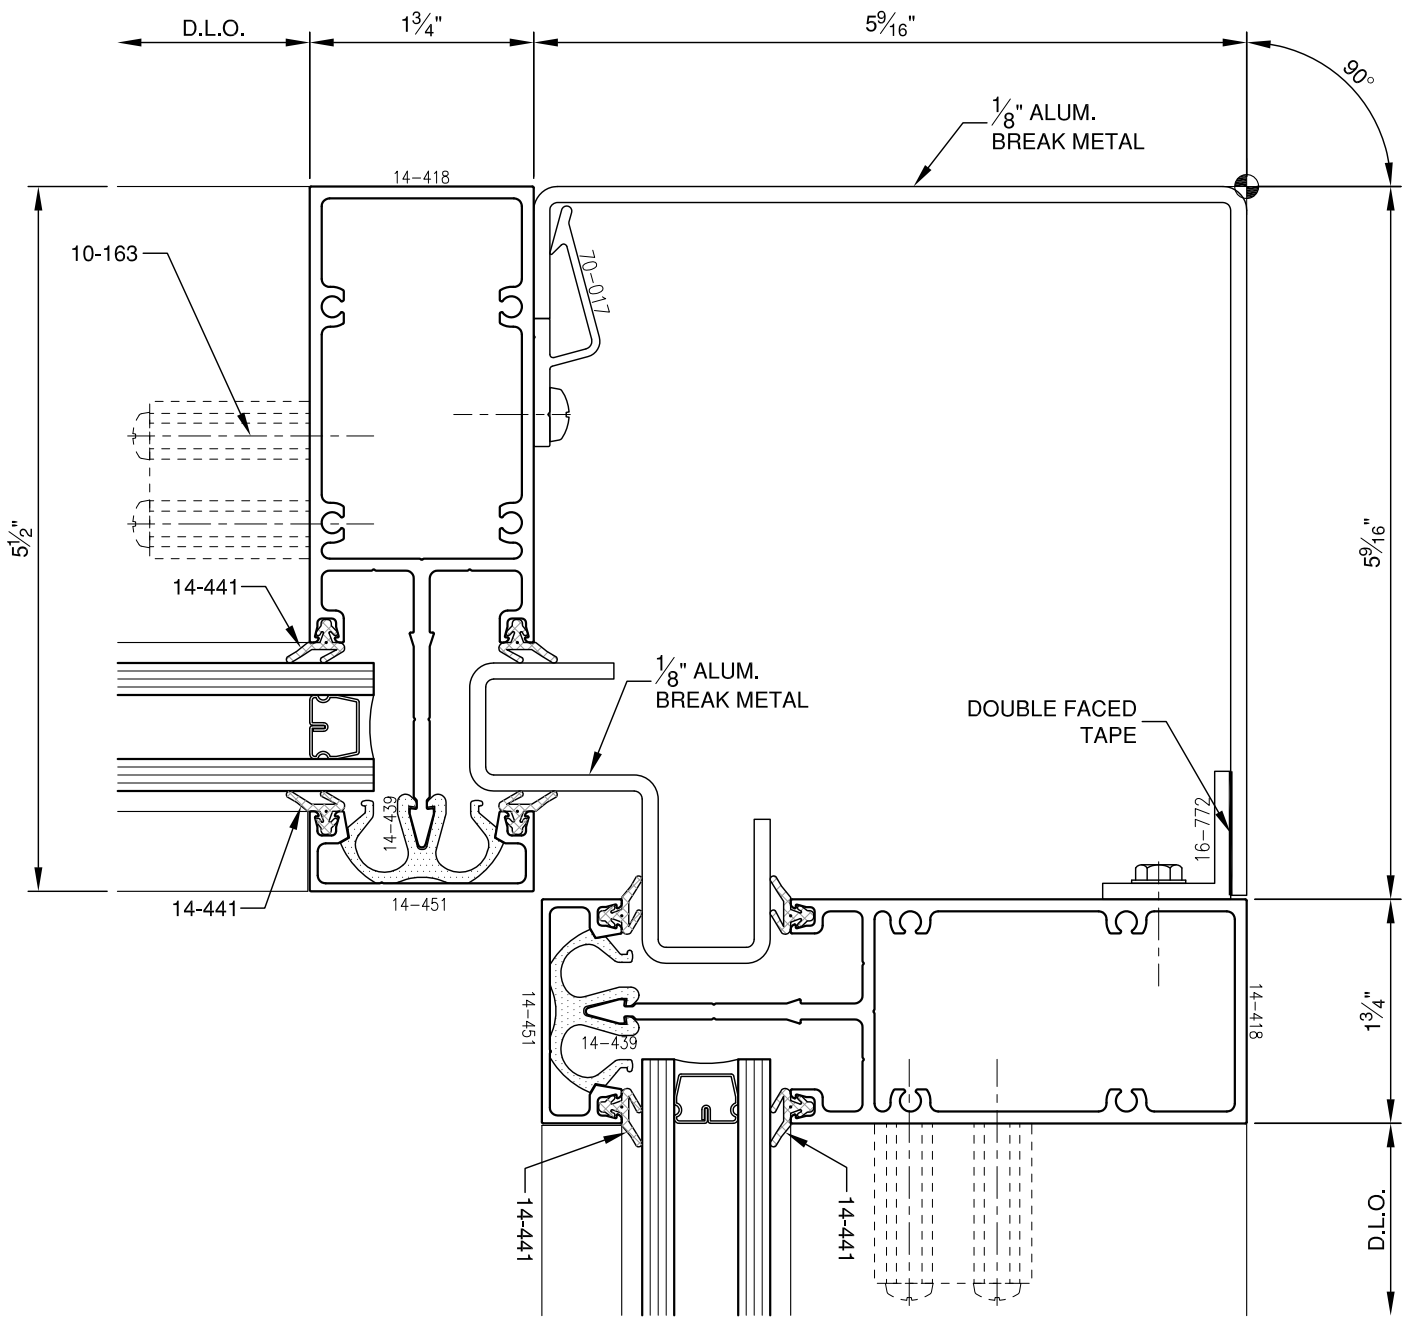

SCALE: 3/4

SCALE: 3/4

PITTC[®] ARCHITECTURAL METALS, INC.

1530 Landmeier Road Elk Grove Village, IL 60007 847-593-3131 fax: 847-593-9946

SCALE: 3/4