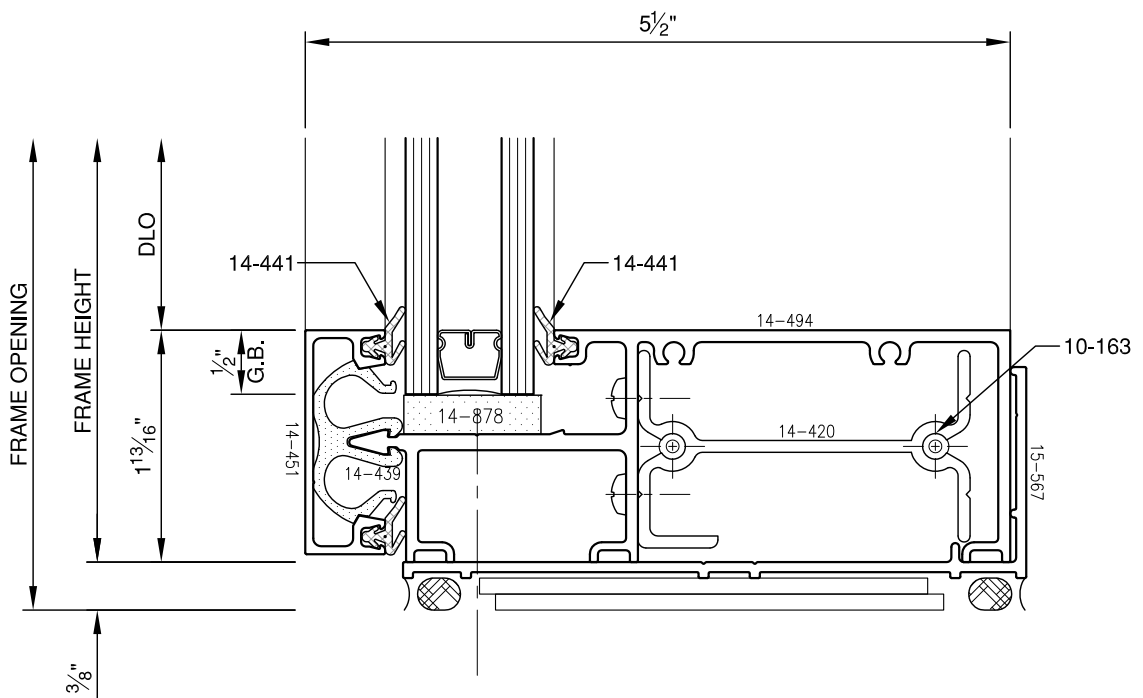

SCALE: 3/4

PITTO® ARCHITECTURAL METALS, INC.

1530 Landmeier Road Elk Grove Village, IL 60007 847-593-3131 fax: 847-593-9946