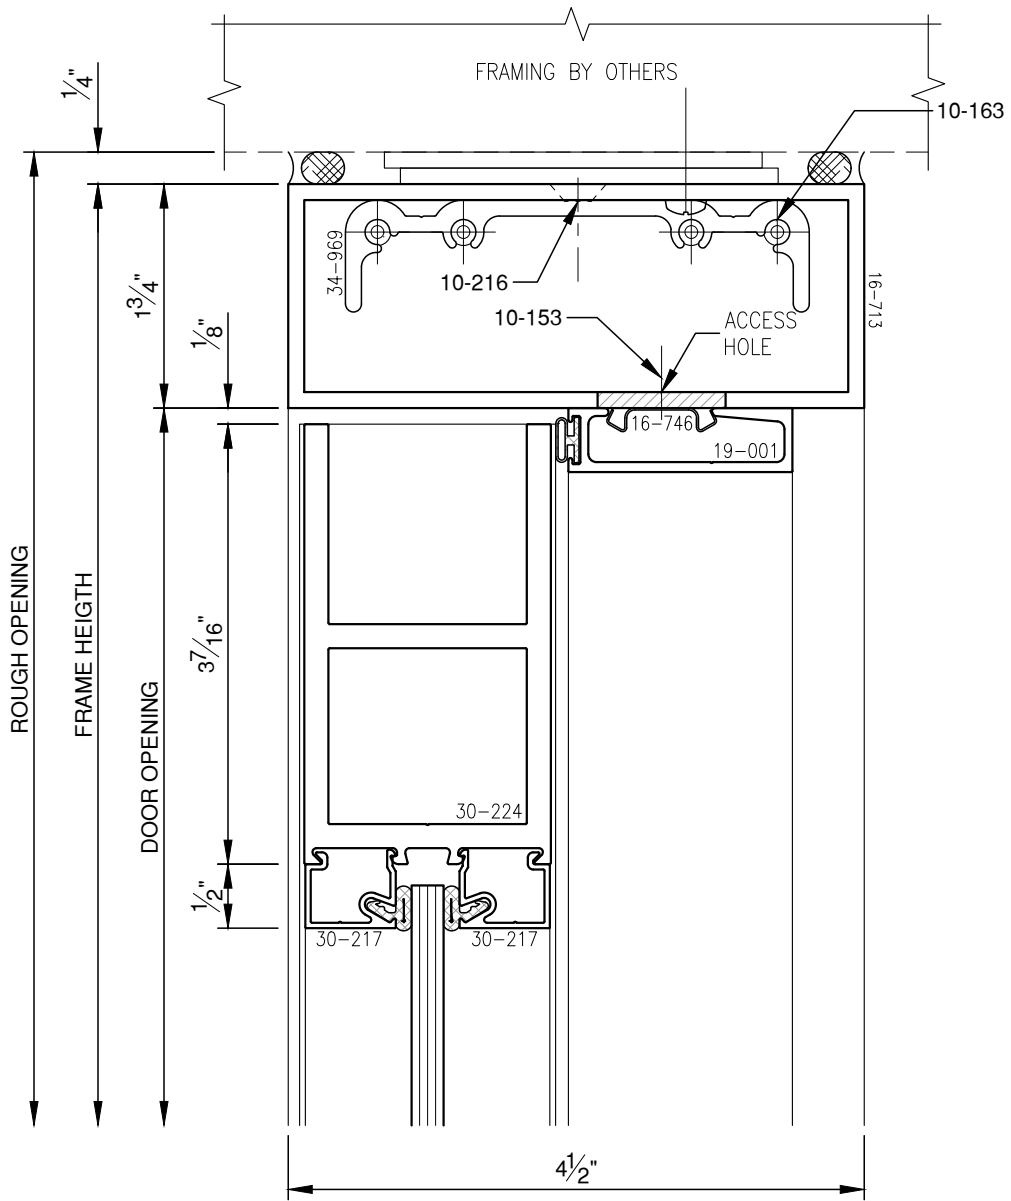

OFFSET HUNG - DOOR JAMB

SCALE: 3/4

OFFSET HUNG - OVERHEAD CONCEALED CLOSER

SCALE: 3/4

OFFSET HUNG - SURFACE CLOSER

SCALE: 3/4

BOTTOMRAIL

SCALE: 3/4