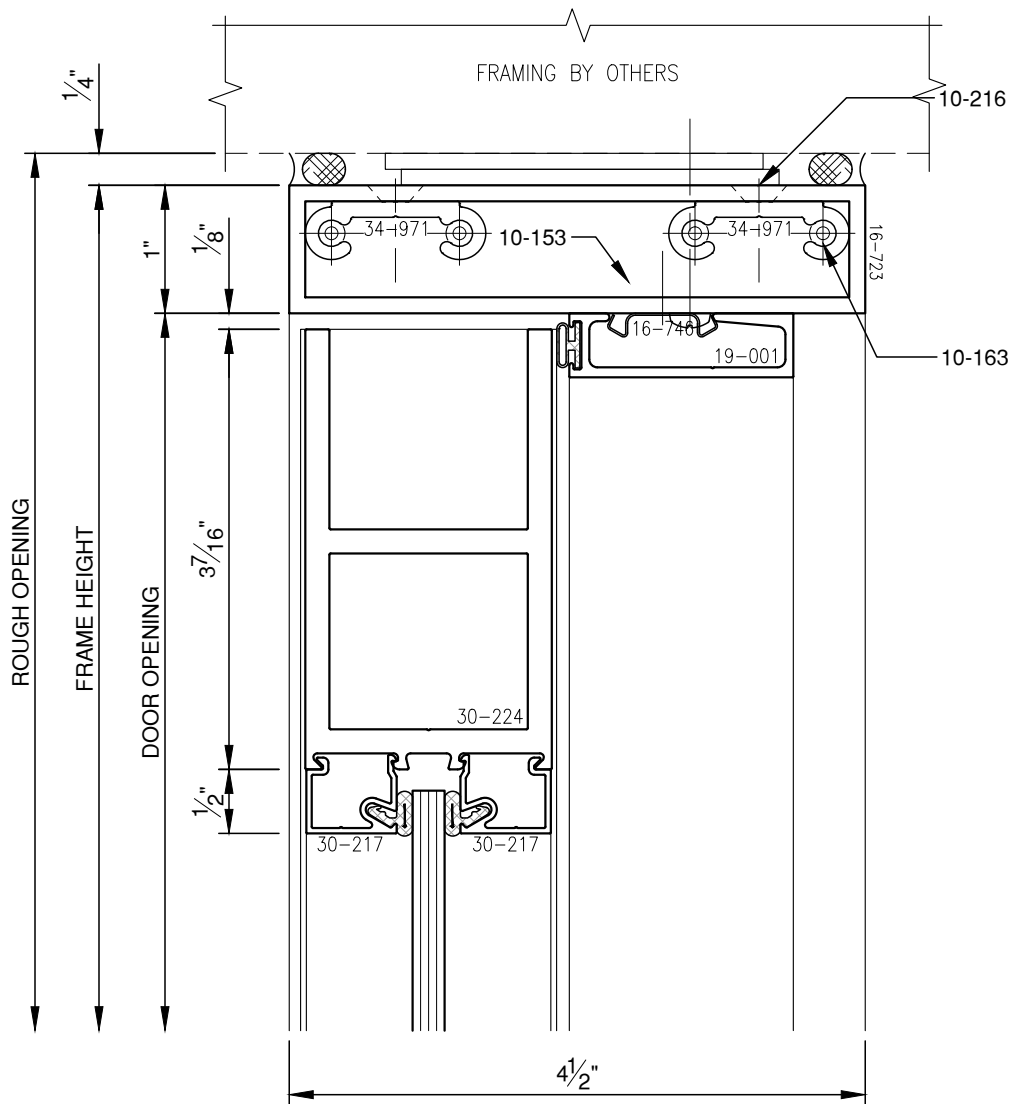

OFFSET HUNG - DOOR JAMB

SCALE: 3/4

OFFSET HUNG - OVERHEAD CONCEALED CLOSER

SCALE: 3/4

OFFSET HUNG - SURFACE CLOSER

SCALE: 3/4

BOTTOMRAIL

SCALE: 3/4