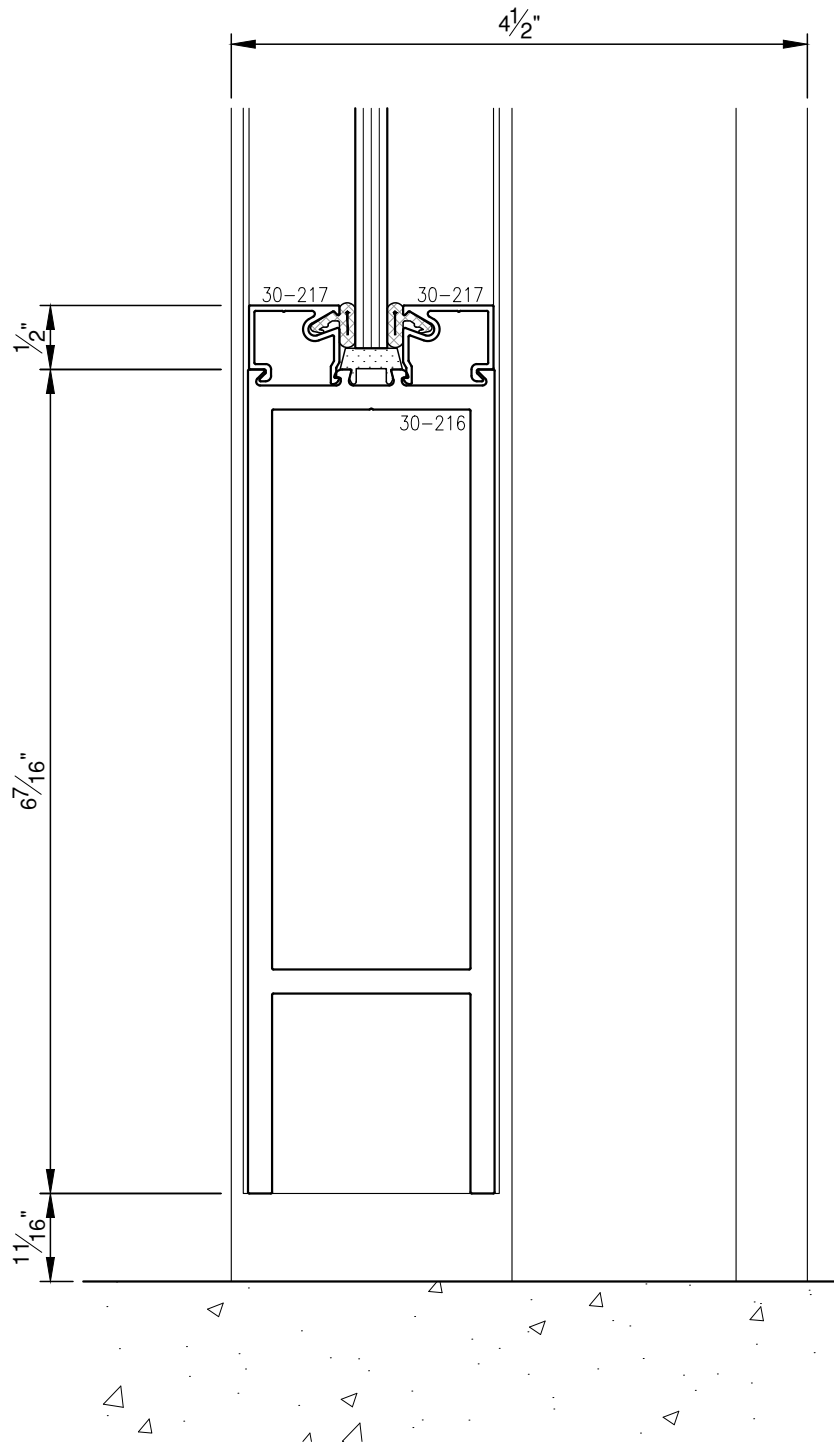

OFFSET HUNG - DOOR JAMB

SCALE: 3/4

OFFSET HUNG - OVERHEAD CONCEALED CLOSER

SCALE: 3/4

OFFSET HUNG - SURFACE CLOSER

SCALE: 3/4

BOTTOMRAIL

SCALE: 3/4