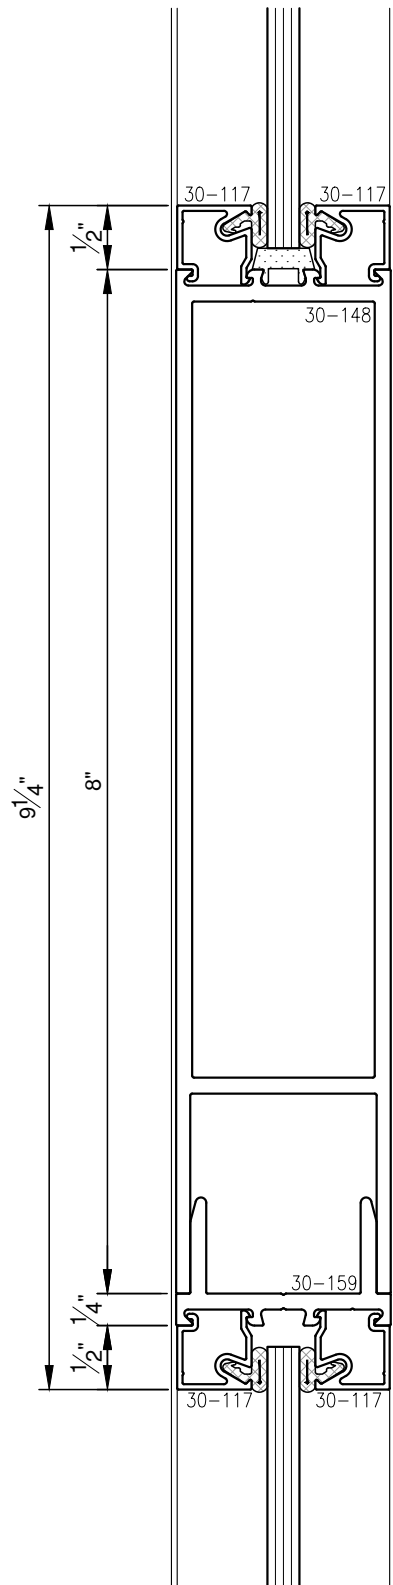

SCALE: 3/4

PITTC[®] ARCHITECTURAL METALS, INC.

1530 Landmeier Road Elk Grove Village, IL 60007 847-593-3131 fax: 847-593-9946

SCALE: 3/4

PITTC[®] ARCHITECTURAL METALS, INC.

1530 Landmeier Road Elk Grove Village, IL 60007 847-593-3131 fax: 847-593-9946

SCALE: 3/4

PITTC[®] ARCHITECTURAL METALS, INC.

1530 Landmeier Road Elk Grove Village, IL 60007 847-593-3131 fax: 847-593-9946