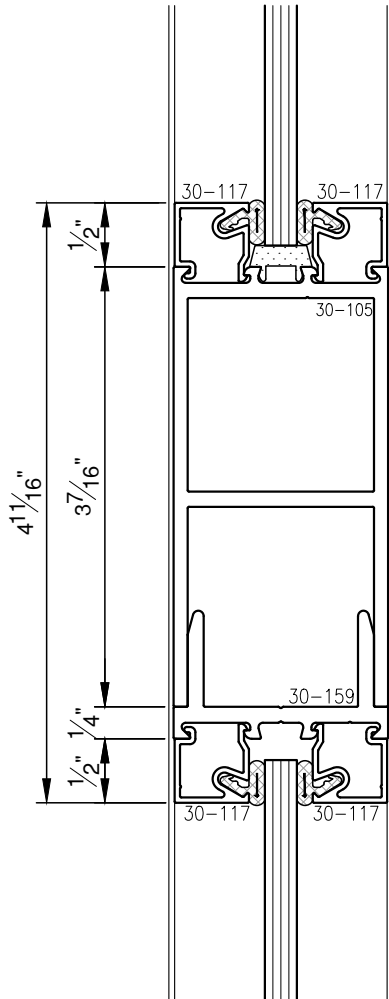

SCALE: 3/4

PITTC[®] ARCHITECTURAL METALS, INC.

1530 Landmeier Road Elk Grove Village, IL 60007 847-593-3131 fax: 847-593-9946

SCALE: 3/4

PITTC[®] ARCHITECTURAL METALS, INC.

1530 Landmeier Road Elk Grove Village, IL 60007 847-593-3131 fax: 847-593-9946

SCALE: 3/4

PITTC[®] ARCHITECTURAL METALS, INC.

1530 Landmeier Road Elk Grove Village, IL 60007 847-593-3131 fax: 847-593-9946