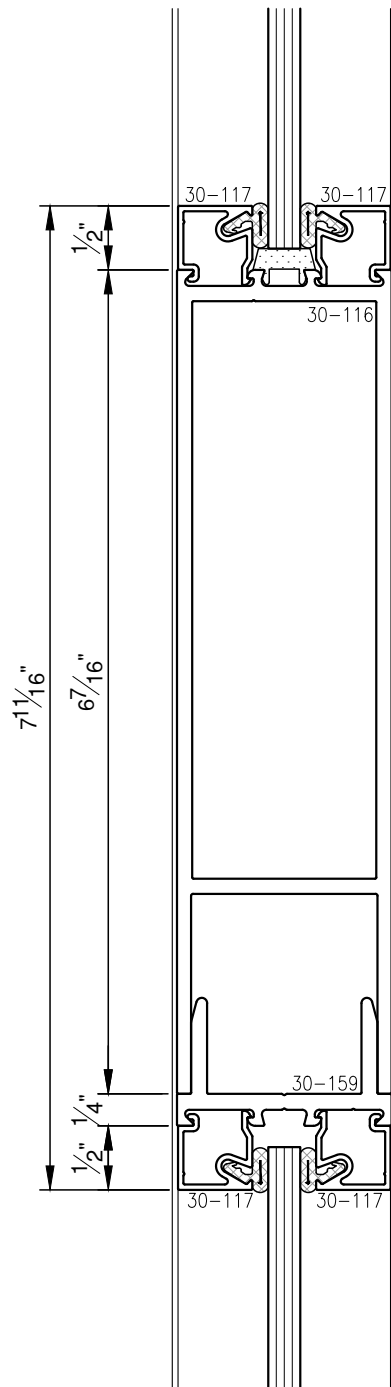

SCALE: 3/4

PITTC[®] ARCHITECTURAL METALS, INC.

1530 Landmeier Road Elk Grove Village, IL 60007 847-593-3131 fax: 847-593-9946

SCALE: 3/4

PITTC[®] ARCHITECTURAL METALS, INC.

1530 Landmeier Road Elk Grove Village, IL 60007 847-593-3131 fax: 847-593-9946

SCALE: 3/4

PITTC[®] ARCHITECTURAL METALS, INC.

1530 Landmeier Road Elk Grove Village, IL 60007 847-593-3131 fax: 847-593-9946