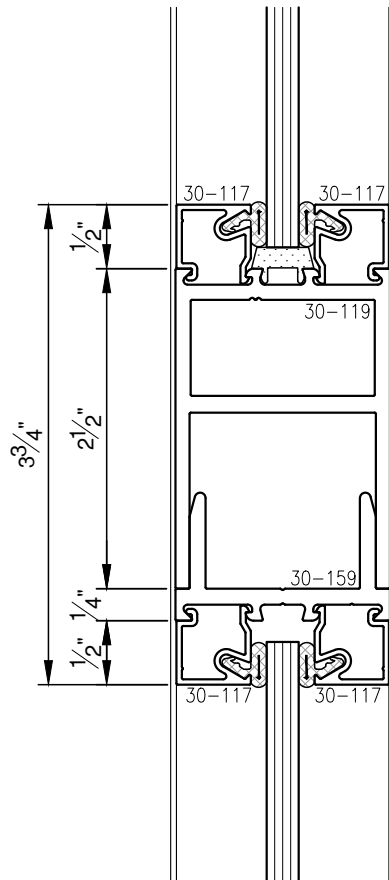

SCALE: 3/4

PITTC[®] ARCHITECTURAL METALS, INC.

1530 Landmeier Road Elk Grove Village, IL 60007 847-593-3131 fax: 847-593-9946

SCALE: 3/4

PITTC[®] ARCHITECTURAL METALS, INC.

1530 Landmeier Road Elk Grove Village, IL 60007 847-593-3131 fax: 847-593-9946

SCALE: 3/4

PITTC[®] ARCHITECTURAL METALS, INC.

1530 Landmeier Road Elk Grove Village, IL 60007 847-593-3131 fax: 847-593-9946