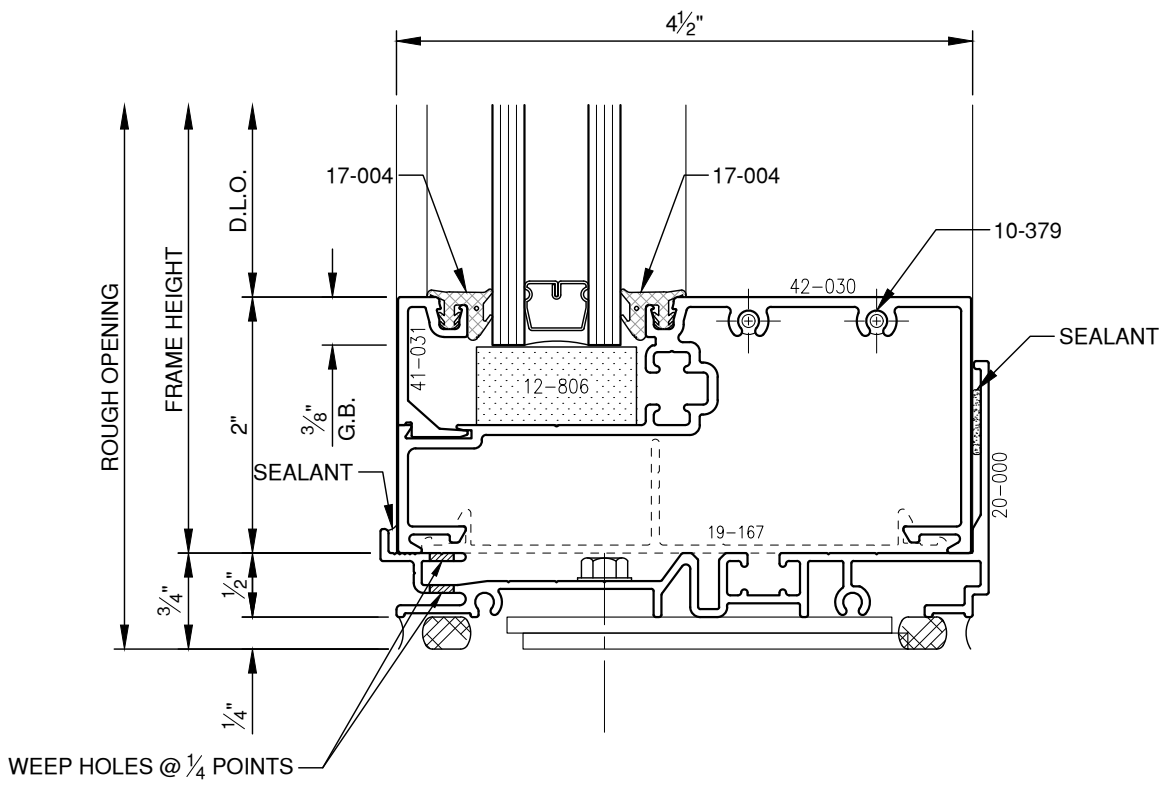

SCALE: 3/4

POCKET FILLER
FINISH TO MATCH FRAMING

SCALE: 3/4

PITTC[®] ARCHITECTURAL METALS, INC.

1530 Landmeier Road Elk Grove Village, IL 60007 847-593-3131 fax: 847-593-9946

SCALE: 3/4

PITTC[®] ARCHITECTURAL METALS, INC.