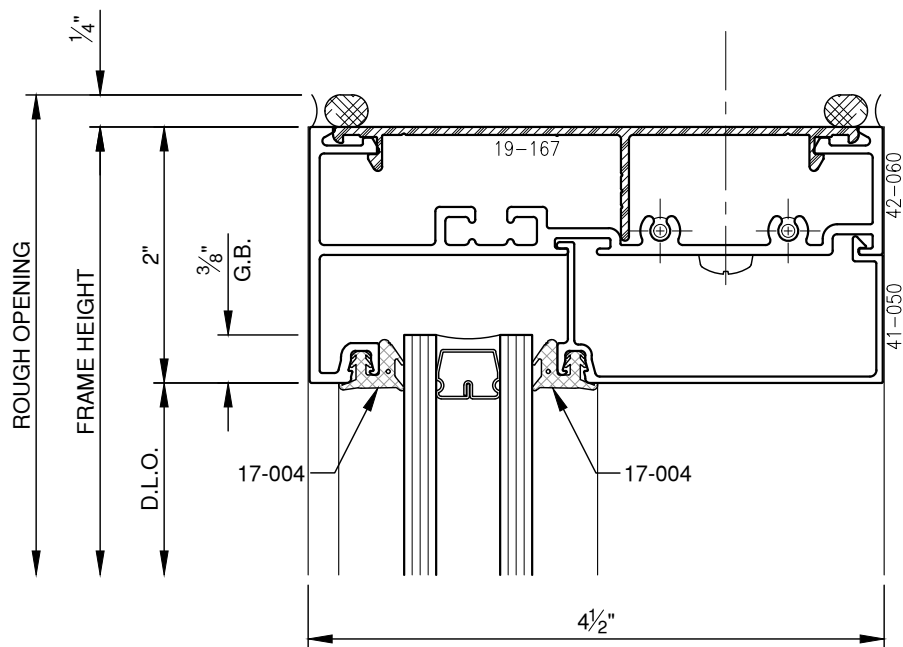

SCALE: 3/4

PITTC® ARCHITECTURAL METALS, INC.

1530 Landmeier Road Elk Grove Village, IL 60007 847-593-3131 fax: 847-593-9946