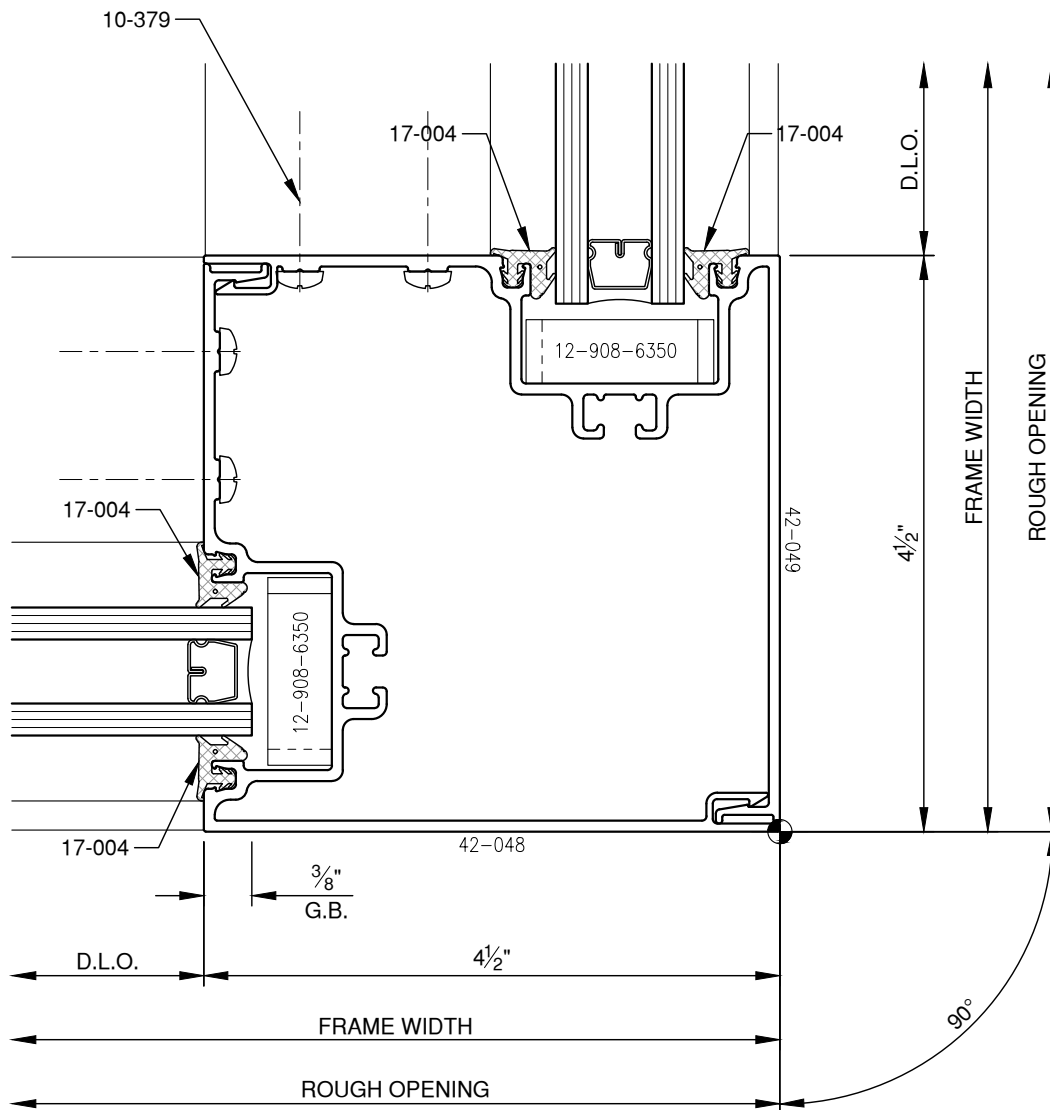

SCALE: 3/4

SCALE: 3/4

SCALE: 3/4

PITTC[®] ARCHITECTURAL METALS, INC.

1530 Landmeier Road Elk Grove Village, IL 60007 847-593-3131 fax: 847-593-9946

SCALE: 3/4

PITTC[®] ARCHITECTURAL METALS, INC.

1530 Landmeier Road Elk Grove Village, IL 60007 847-593-3131 fax: 847-593-9946