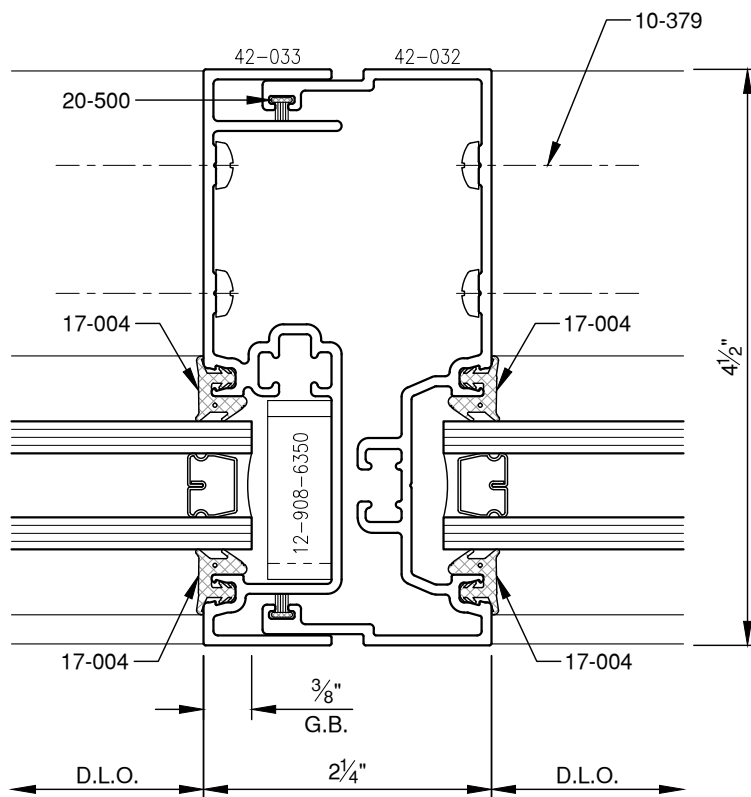

SCALE: 3/4

PITTC® ARCHITECTURAL METALS, INC.

1530 Landmeier Road Elk Grove Village, IL 60007 847-593-3131 fax: 847-593-9946