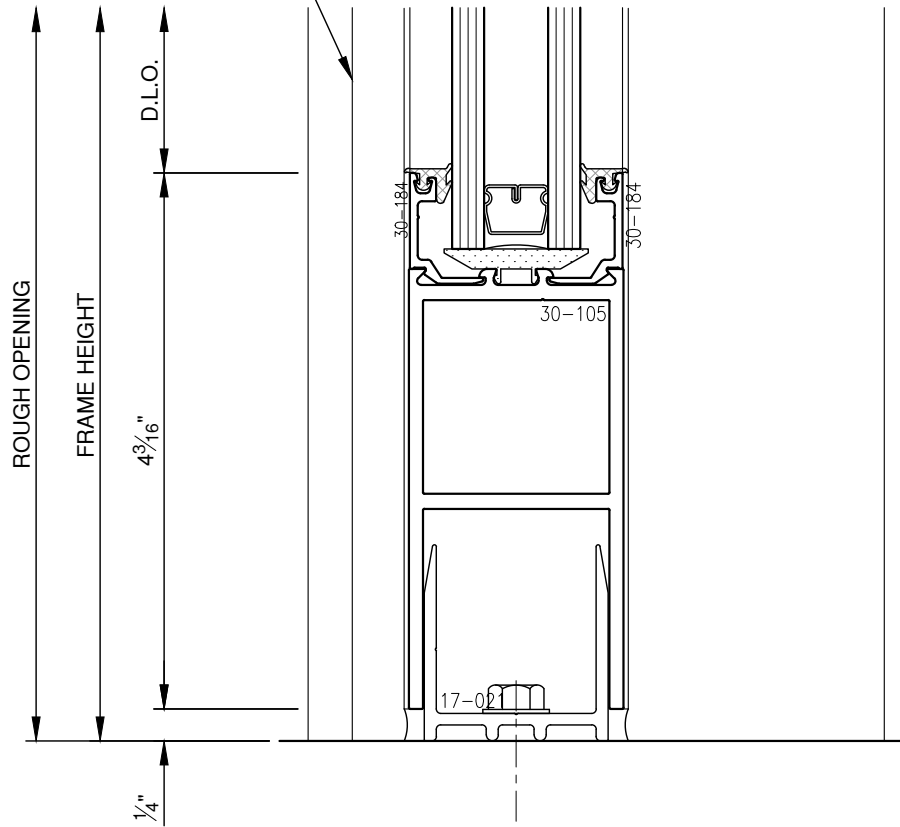

SCALE: 3/4

POCKET FILLER
FINISH TO MATCH FRAMING

SCALE: 3/4

PITTC[®] ARCHITECTURAL METALS, INC.

1530 Landmeier Road Elk Grove Village, IL 60007 847-593-3131 fax: 847-593-9946

SCALE: 3/4

PITTC[®] ARCHITECTURAL METALS, INC.