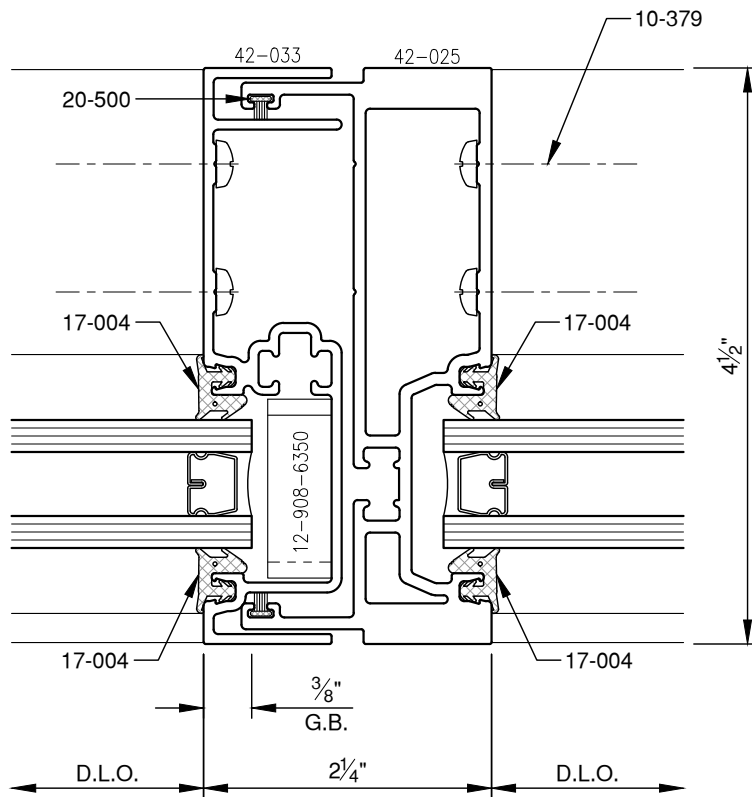

SCALE: 3/4

PITTC® ARCHITECTURAL METALS, INC.

1530 Landmeier Road Elk Grove Village, IL 60007 847-593-3131 fax: 847-593-9946