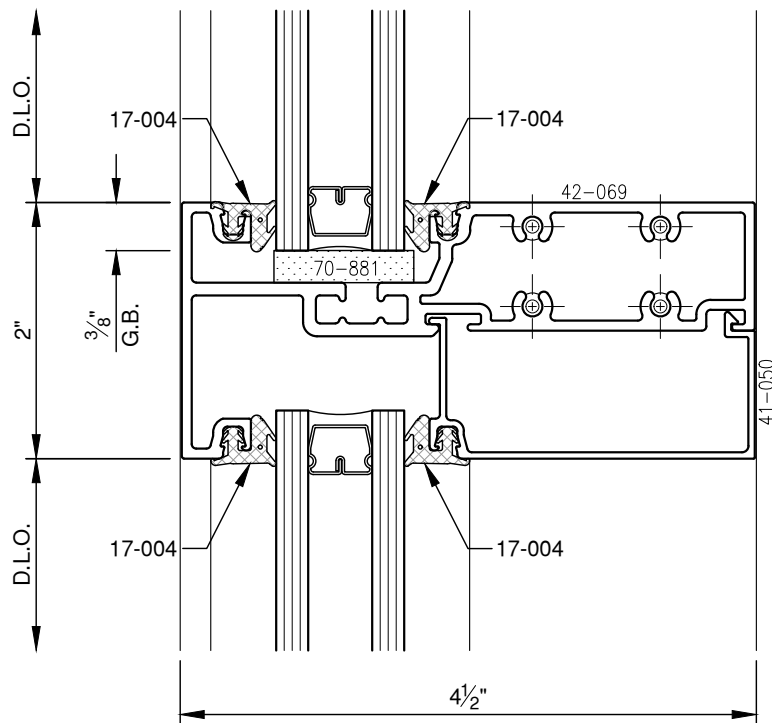

SCALE: 3/4

PITTC® ARCHITECTURAL METALS, INC.

1530 Landmeier Road Elk Grove Village, IL 60007 847-593-3131 fax: 847-593-9946