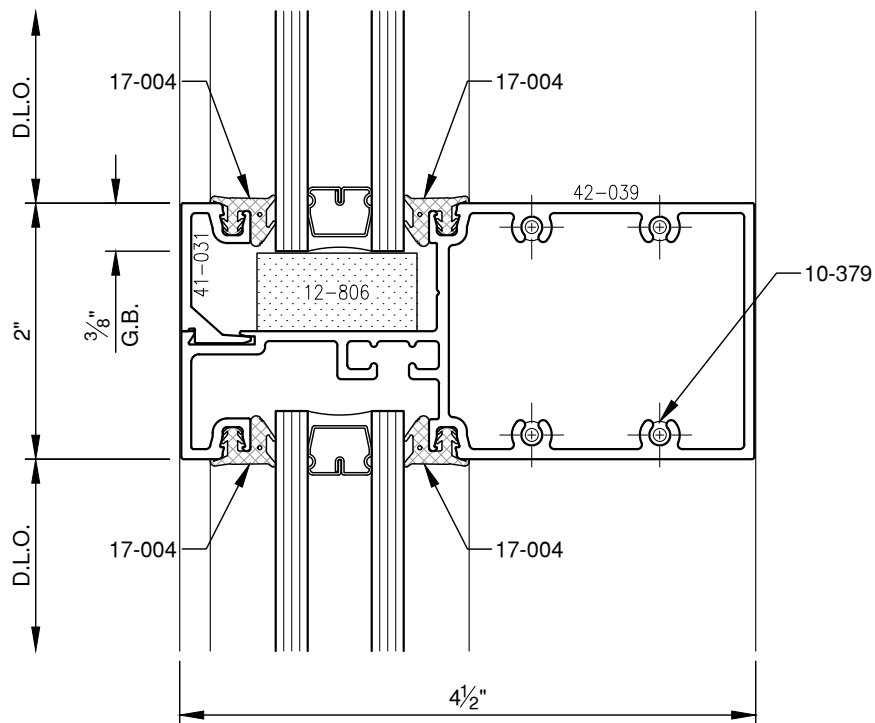

SCALE: 3/4

PITTC® ARCHITECTURAL METALS, INC.

1530 Landmeier Road Elk Grove Village, IL 60007 847-593-3131 fax: 847-593-9946