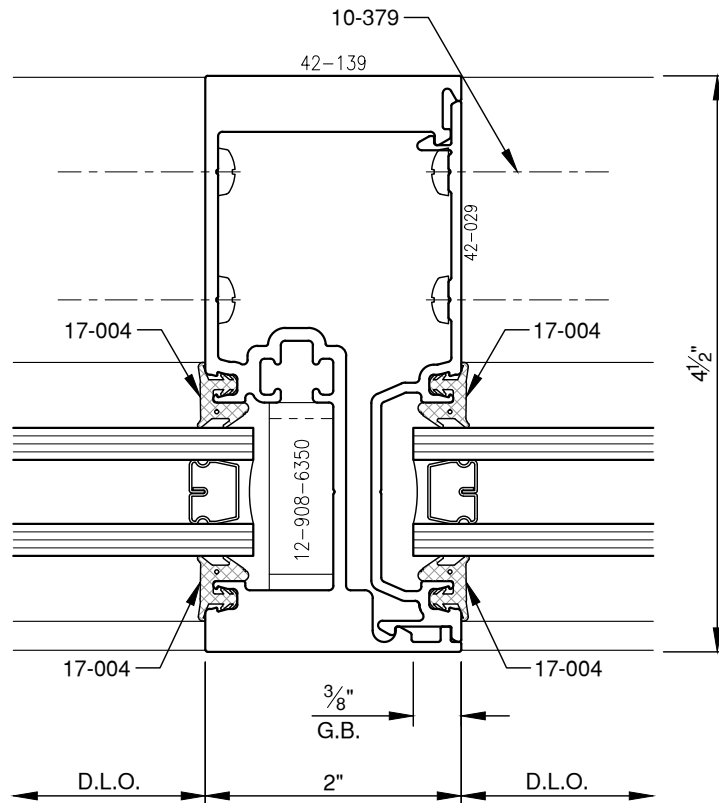

SCALE: 3/4

POCKET FILLER
FINISH TO MATCH FRAMING

SCALE: 3/4

PITTC[®] ARCHITECTURAL METALS, INC.

1530 Landmeier Road Elk Grove Village, IL 60007 847-593-3131 fax: 847-593-9946

SCALE: 3/4

PITTC[®] ARCHITECTURAL METALS, INC.