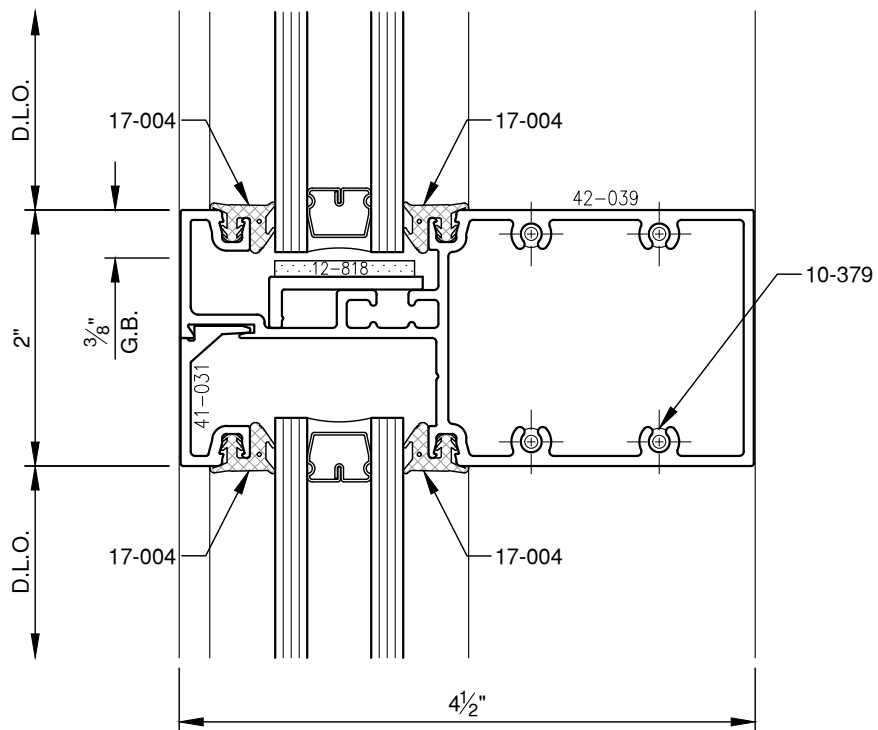

SCALE: 3/4

PITTC® ARCHITECTURAL METALS, INC.

1530 Landmeier Road Elk Grove Village, IL 60007 847-593-3131 fax: 847-593-9946