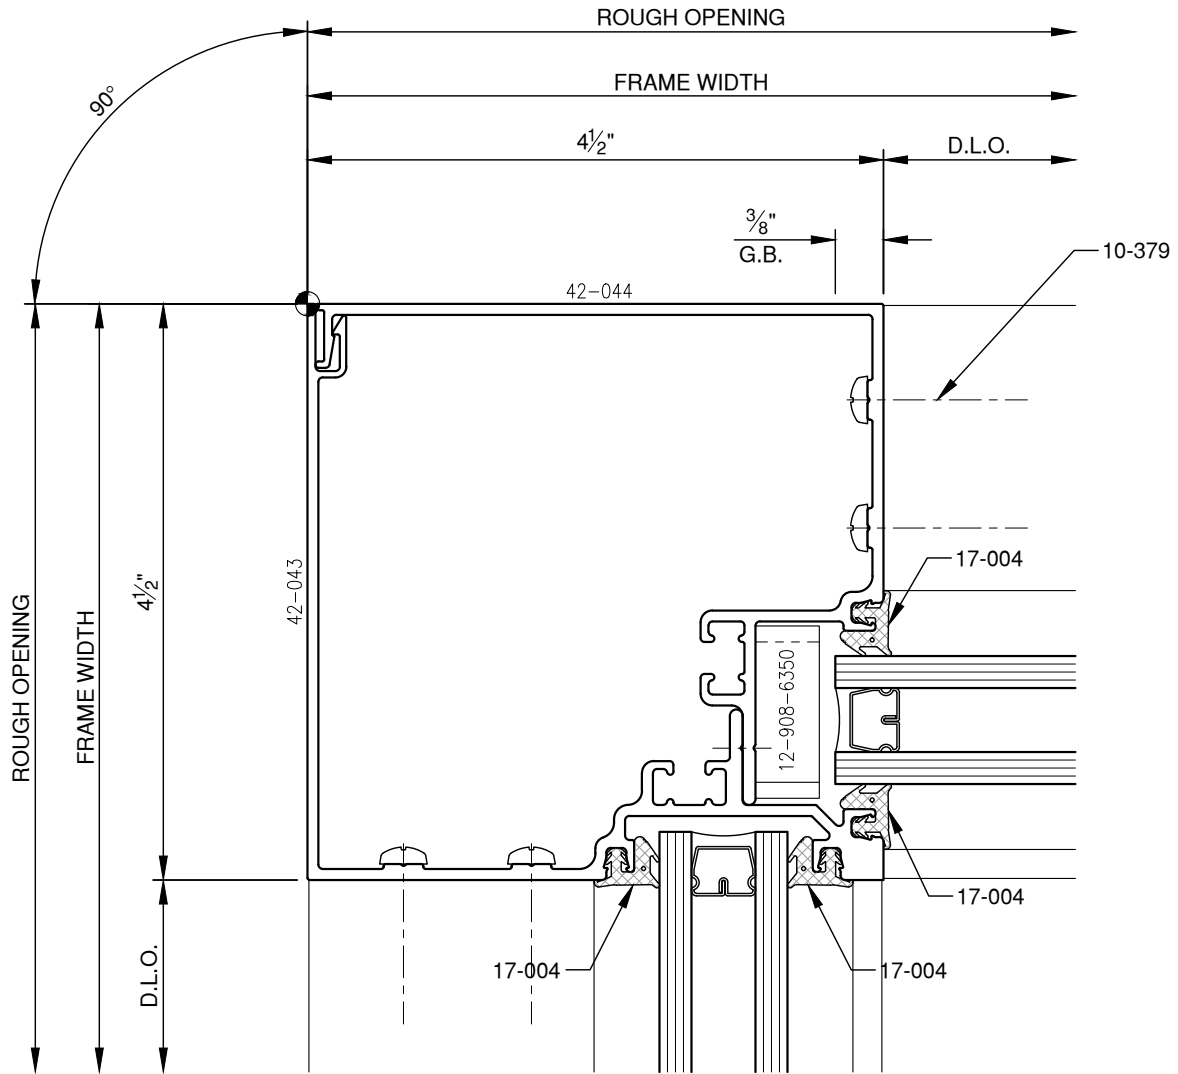

SCALE: 3/4

PITTC® ARCHITECTURAL METALS, INC.

1530 Landmeier Road Elk Grove Village, IL 60007 847-593-3131 fax: 847-593-9946