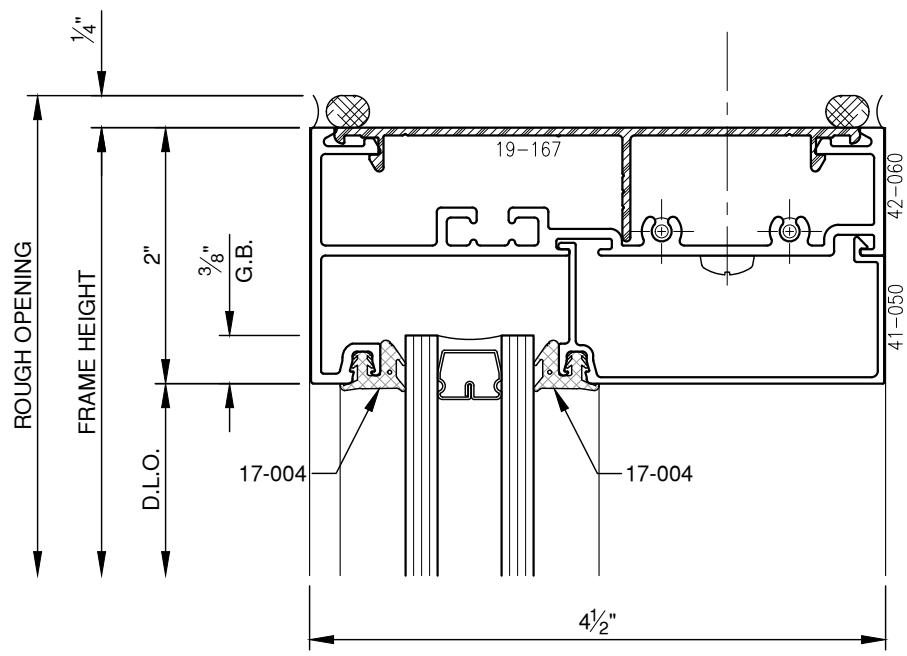

SCALE: 3/4

PITTC® ARCHITECTURAL METALS, INC.

1530 Landmeier Road Elk Grove Village, IL 60007 847-593-3131 fax: 847-593-9946