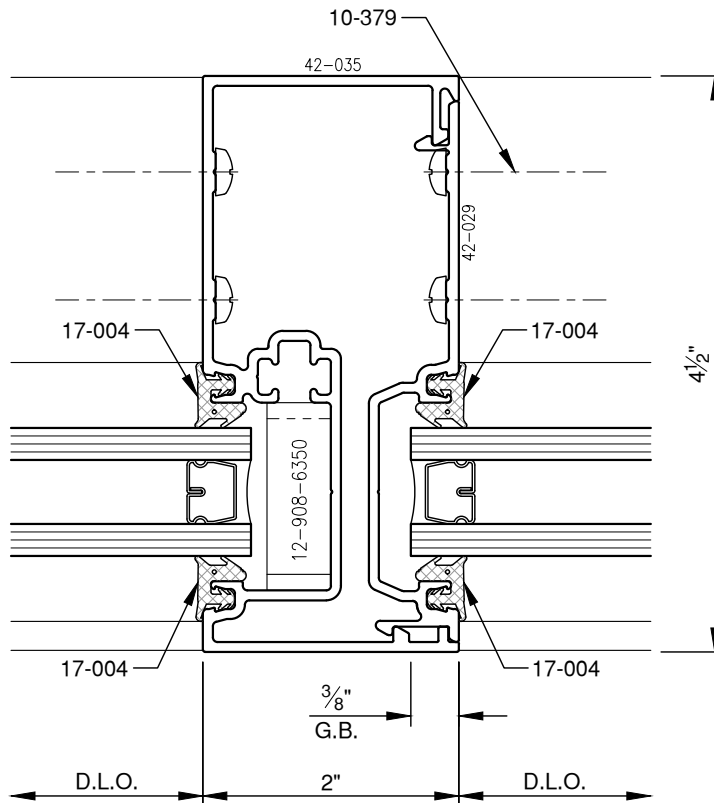

SCALE: 3/4

PITTC® ARCHITECTURAL METALS, INC.

1530 Landmeier Road Elk Grove Village, IL 60007 847-593-3131 fax: 847-593-9946