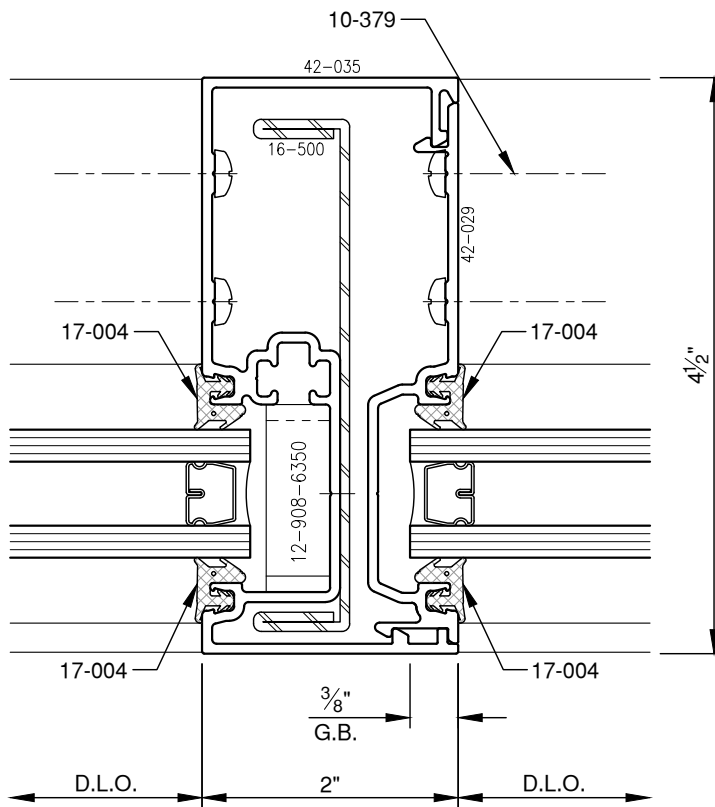

SCALE: 3/4

SCALE: 3/4

SCALE: 3/4

PITTC[®] ARCHITECTURAL METALS, INC.

1530 Landmeier Road Elk Grove Village, IL 60007 847-593-3131 fax: 847-593-9946

SCALE: 3/4

PITTC[®] ARCHITECTURAL METALS, INC.

1530 Landmeier Road Elk Grove Village, IL 60007 847-593-3131 fax: 847-593-9946