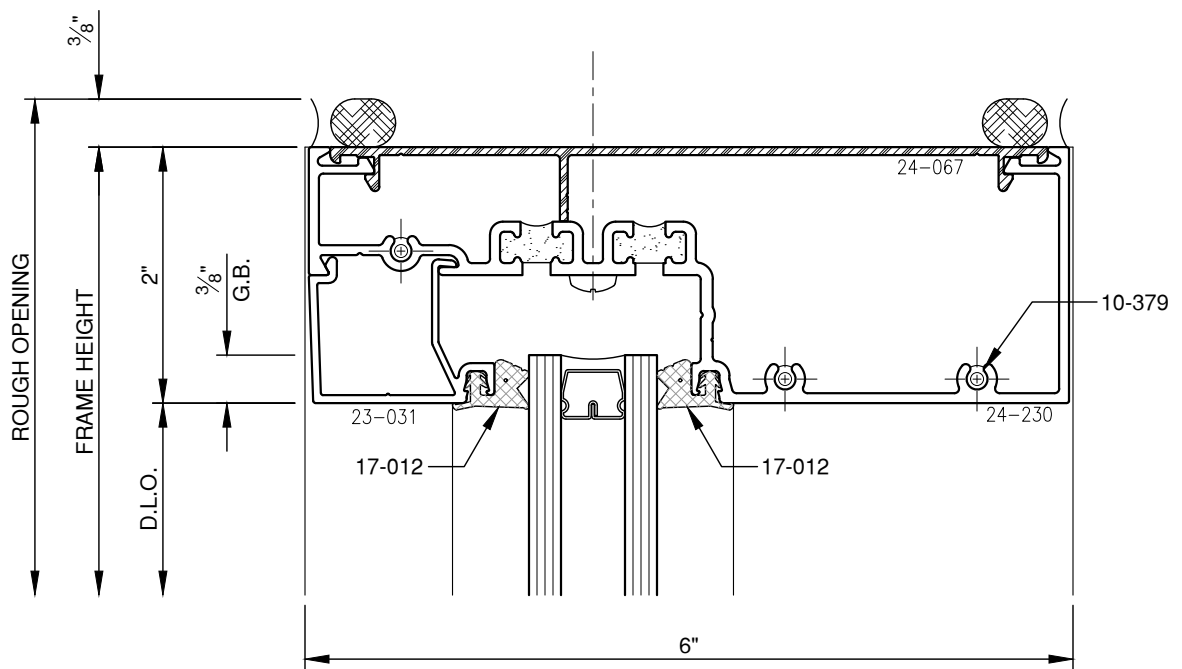

SCALE: 3/4

SCALE: 3/4

SCALE: 3/4

PITTC[®] ARCHITECTURAL METALS, INC.

1530 Landmeier Road Elk Grove Village, IL 60007 847-593-3131 fax: 847-593-9946

SCALE: 3/4

PITTC[®] ARCHITECTURAL METALS, INC.

1530 Landmeier Road Elk Grove Village, IL 60007 847-593-3131 fax: 847-593-9946