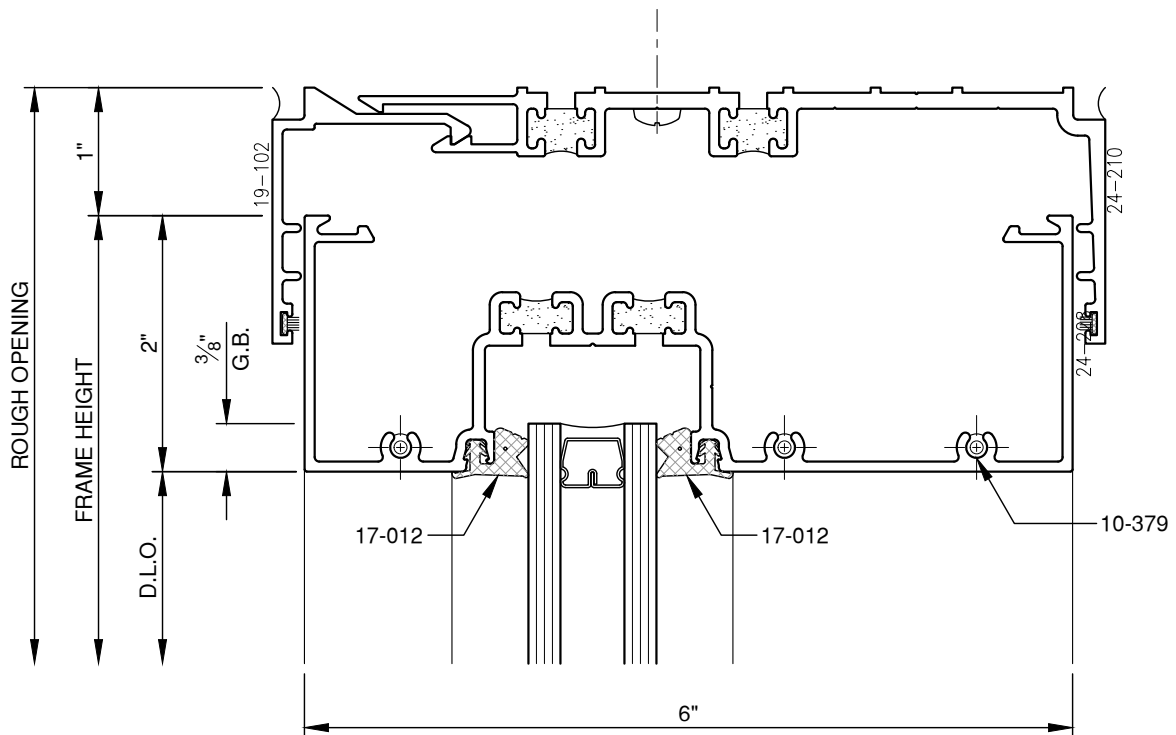

SCALE: 3/4

PITTC[®] ARCHITECTURAL METALS, INC.

1530 Landmeier Road Elk Grove Village, IL 60007 847-593-3131 fax: 847-593-9946

SCALE: 3/4

SCALE: 3/4

PITTC[®] ARCHITECTURAL METALS, INC.

1530 Landmeier Road Elk Grove Village, IL 60007 847-593-3131 fax: 847-593-9946