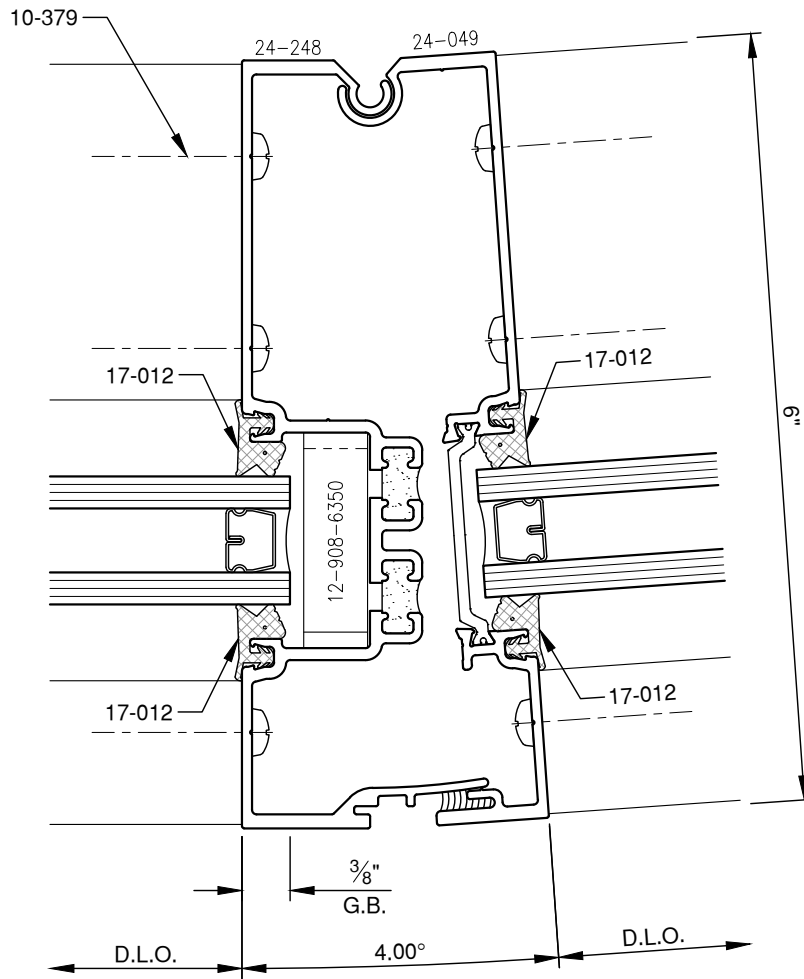

SCALE: 3/4

SCALE: 3/4

SCALE: 3/4

PITTC[®] ARCHITECTURAL METALS, INC.

1530 Landmeier Road Elk Grove Village, IL 60007 847-593-3131 fax: 847-593-9946

tmsxt152-60

SCALE: 3/4

SCALE: 3/4