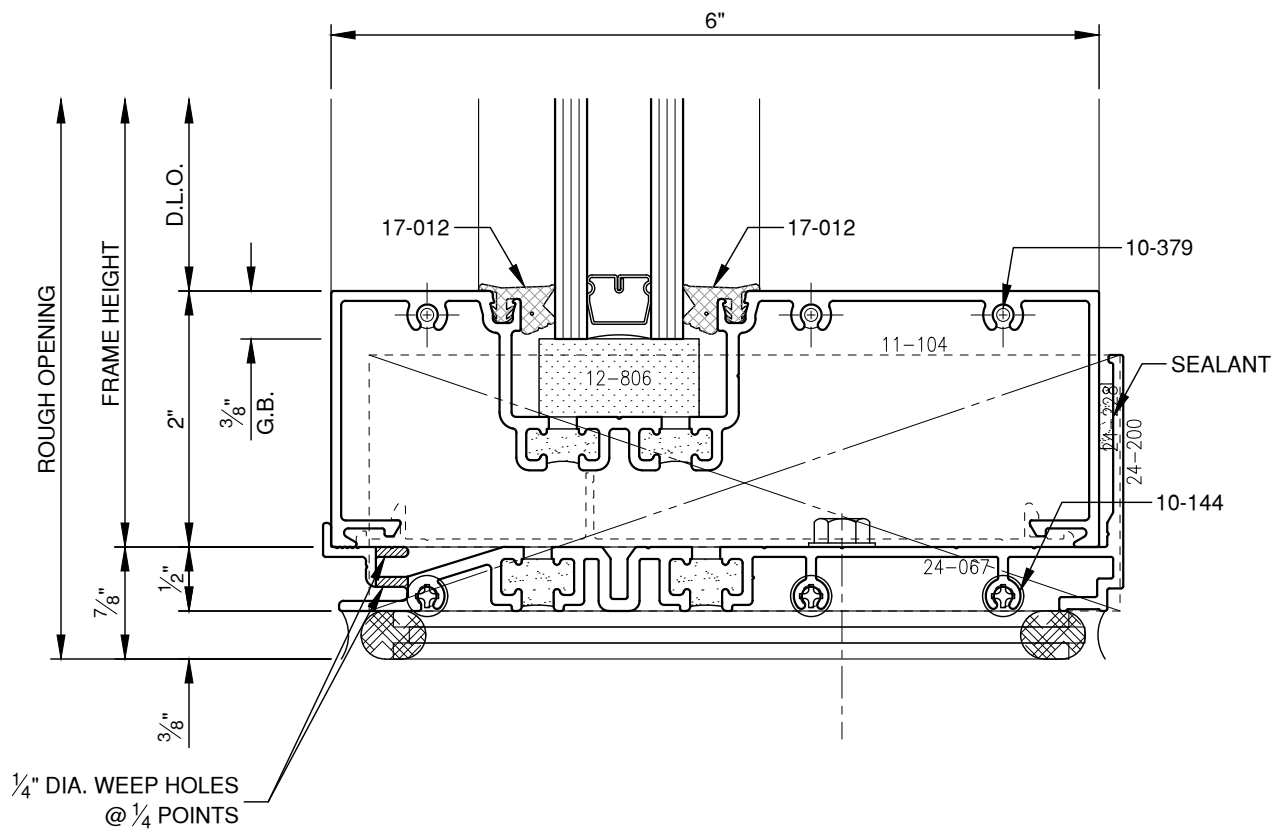

SCALE: 3/4

SCALE: 3/4

SCALE: 3/4

PITTC[®] ARCHITECTURAL METALS, INC.

1530 Landmeier Road Elk Grove Village, IL 60007 847-593-3131 fax: 847-593-9946

SCALE: 3/4

SCALE: 3/4

PITTC[®] ARCHITECTURAL METALS, INC.