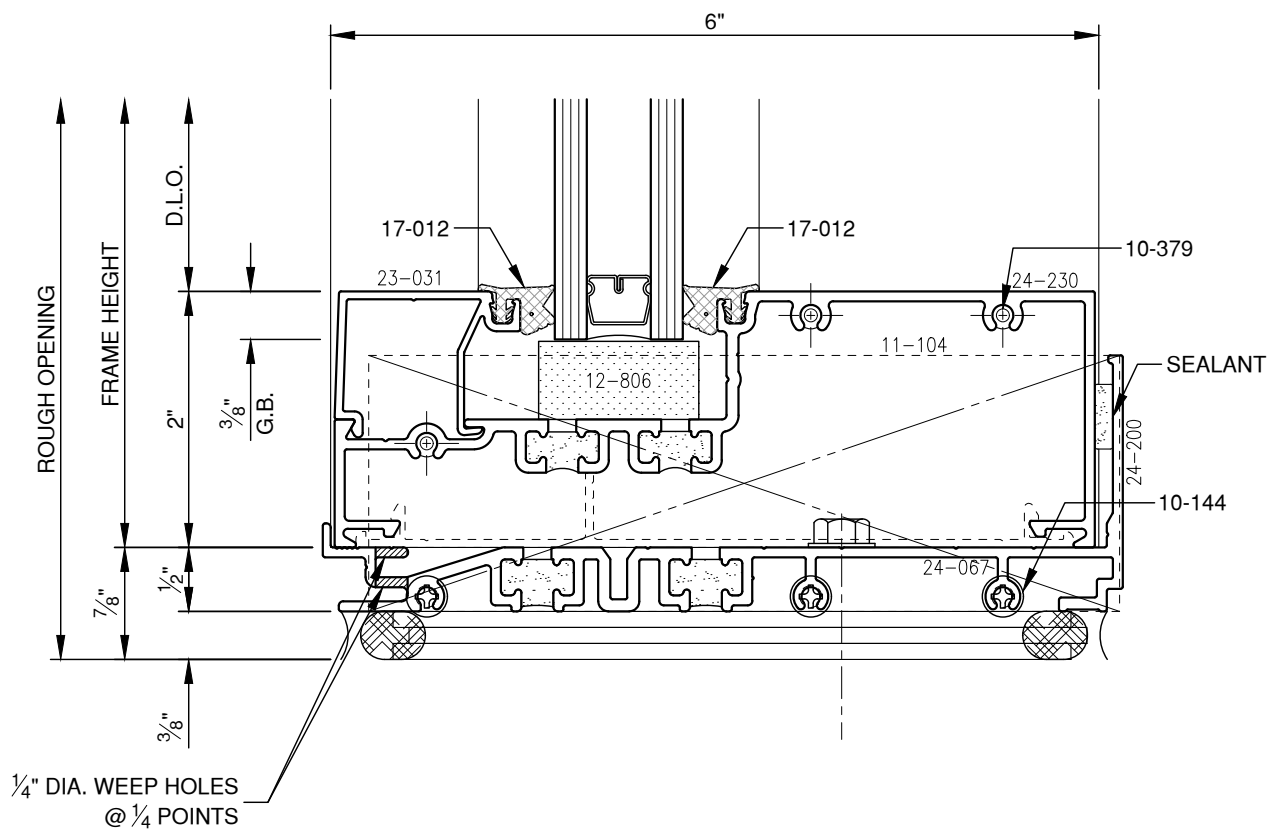

SCALE: 3/4

SCALE: 3/4

SCALE: 3/4

PITTC[®] ARCHITECTURAL METALS, INC.

1530 Landmeier Road Elk Grove Village, IL 60007 847-593-3131 fax: 847-593-9946

SCALE: 3/4

PITTC[®] ARCHITECTURAL METALS, INC.

1530 Landmeier Road Elk Grove Village, IL 60007 847-593-3131 fax: 847-593-9946