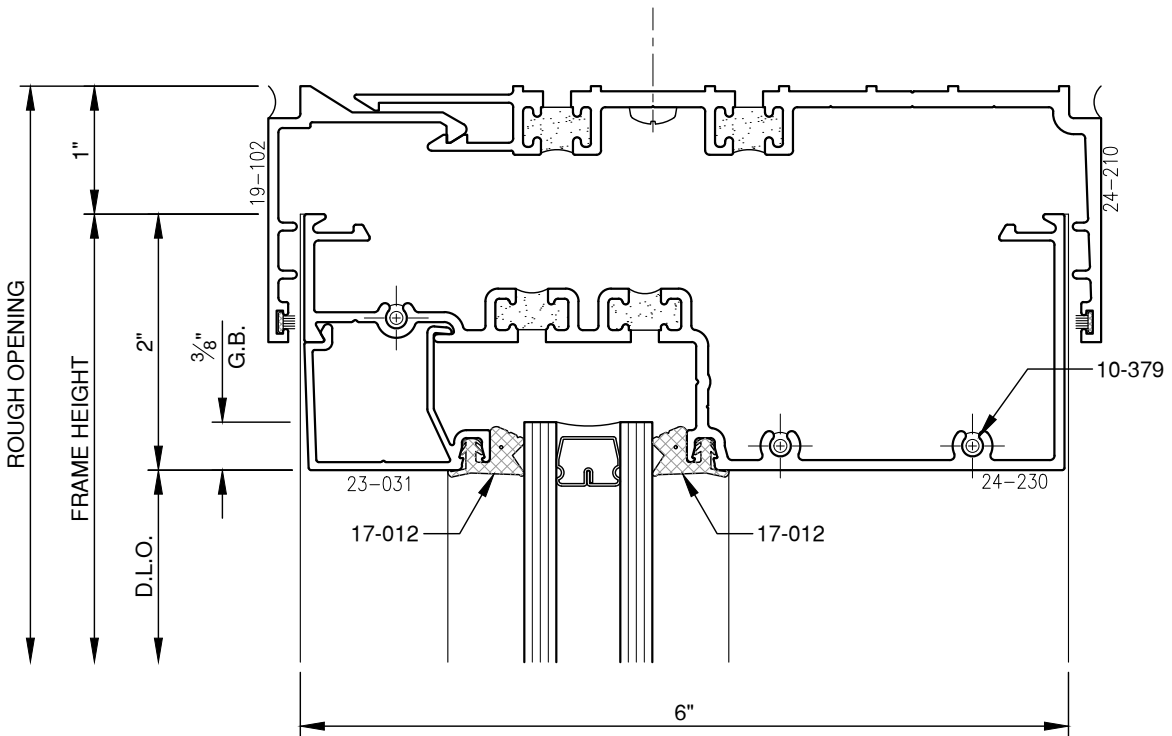

SCALE: 3/4

PITTC® ARCHITECTURAL METALS, INC.

1530 Landmeier Road Elk Grove Village, IL 60007 847-593-3131 fax: 847-593-9946