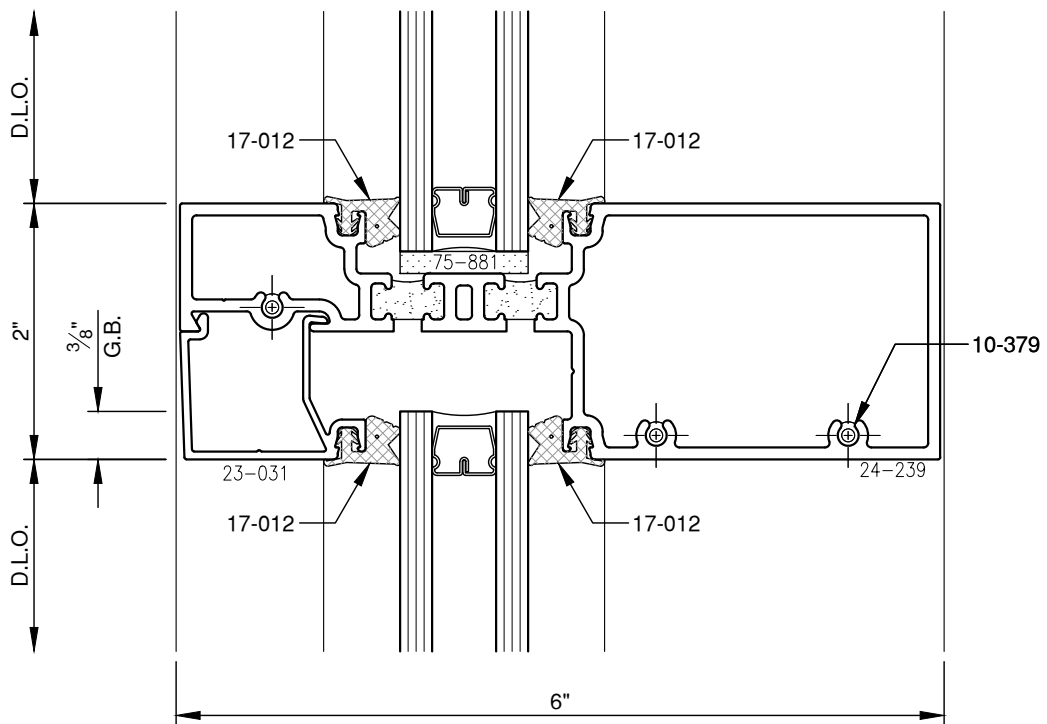

SCALE: 3/4

SCALE: 3/4

SCALE: 3/4

PITTC[®] ARCHITECTURAL METALS, INC.

1530 Landmeier Road Elk Grove Village, IL 60007 847-593-3131 fax: 847-593-9946

SCALE: 3/4

PITTC[®] ARCHITECTURAL METALS, INC.

1530 Landmeier Road Elk Grove Village, IL 60007 847-593-3131 fax: 847-593-9946

SCALE: 3/4

SCALE: 3/4

SCALE: 3/4

PITTC[®] ARCHITECTURAL METALS, INC.

1530 Landmeier Road Elk Grove Village, IL 60007 847-593-3131 fax: 847-593-9946

SCALE: 3/4

SCALE: 3/4

PITTC[®] ARCHITECTURAL METALS, INC.