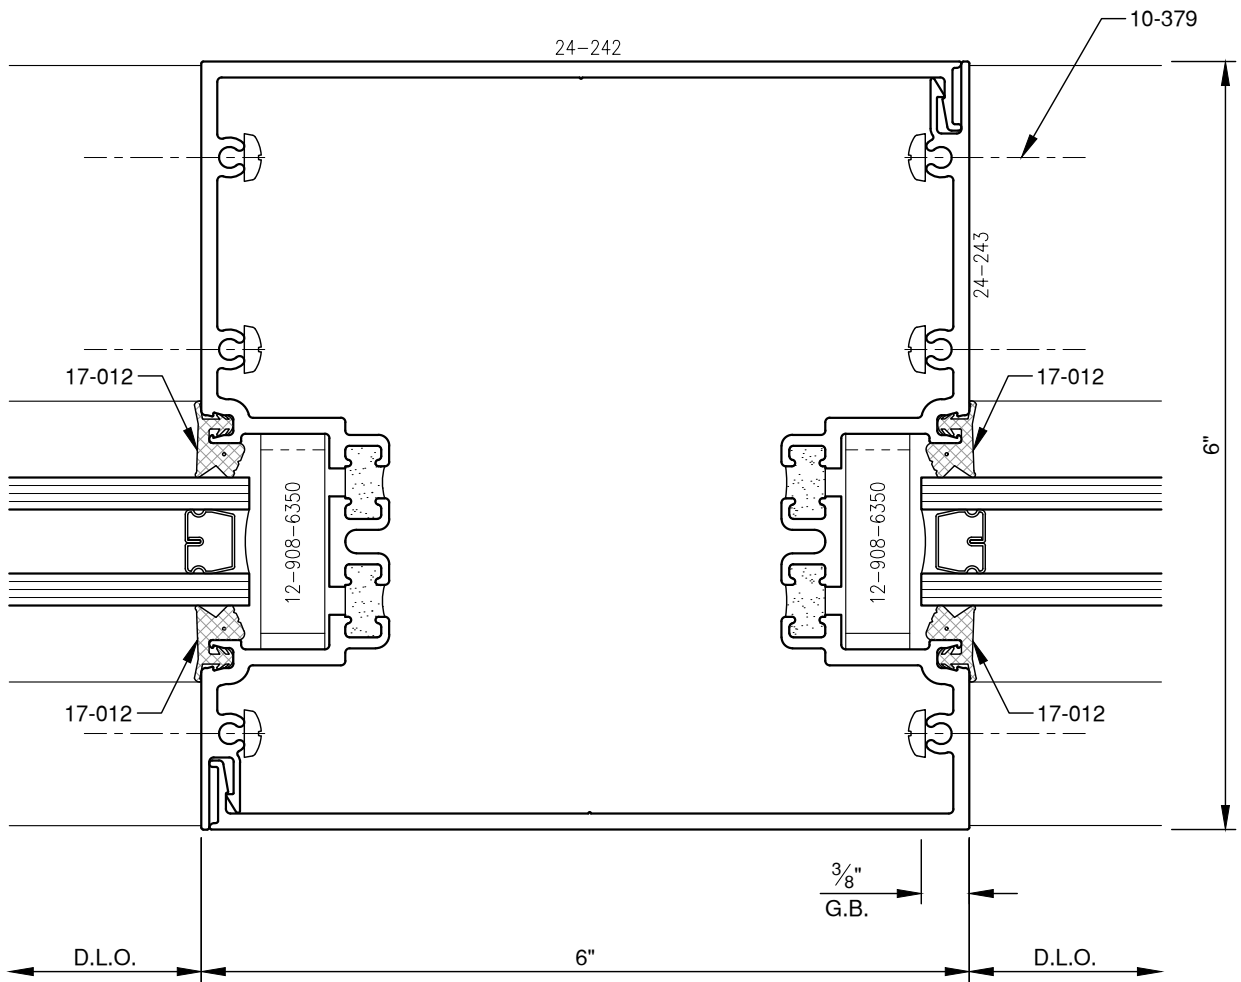

SCALE: 3/4

PITTC® ARCHITECTURAL METALS, INC.

1530 Landmeier Road Elk Grove Village, IL 60007 847-593-3131 fax: 847-593-9946