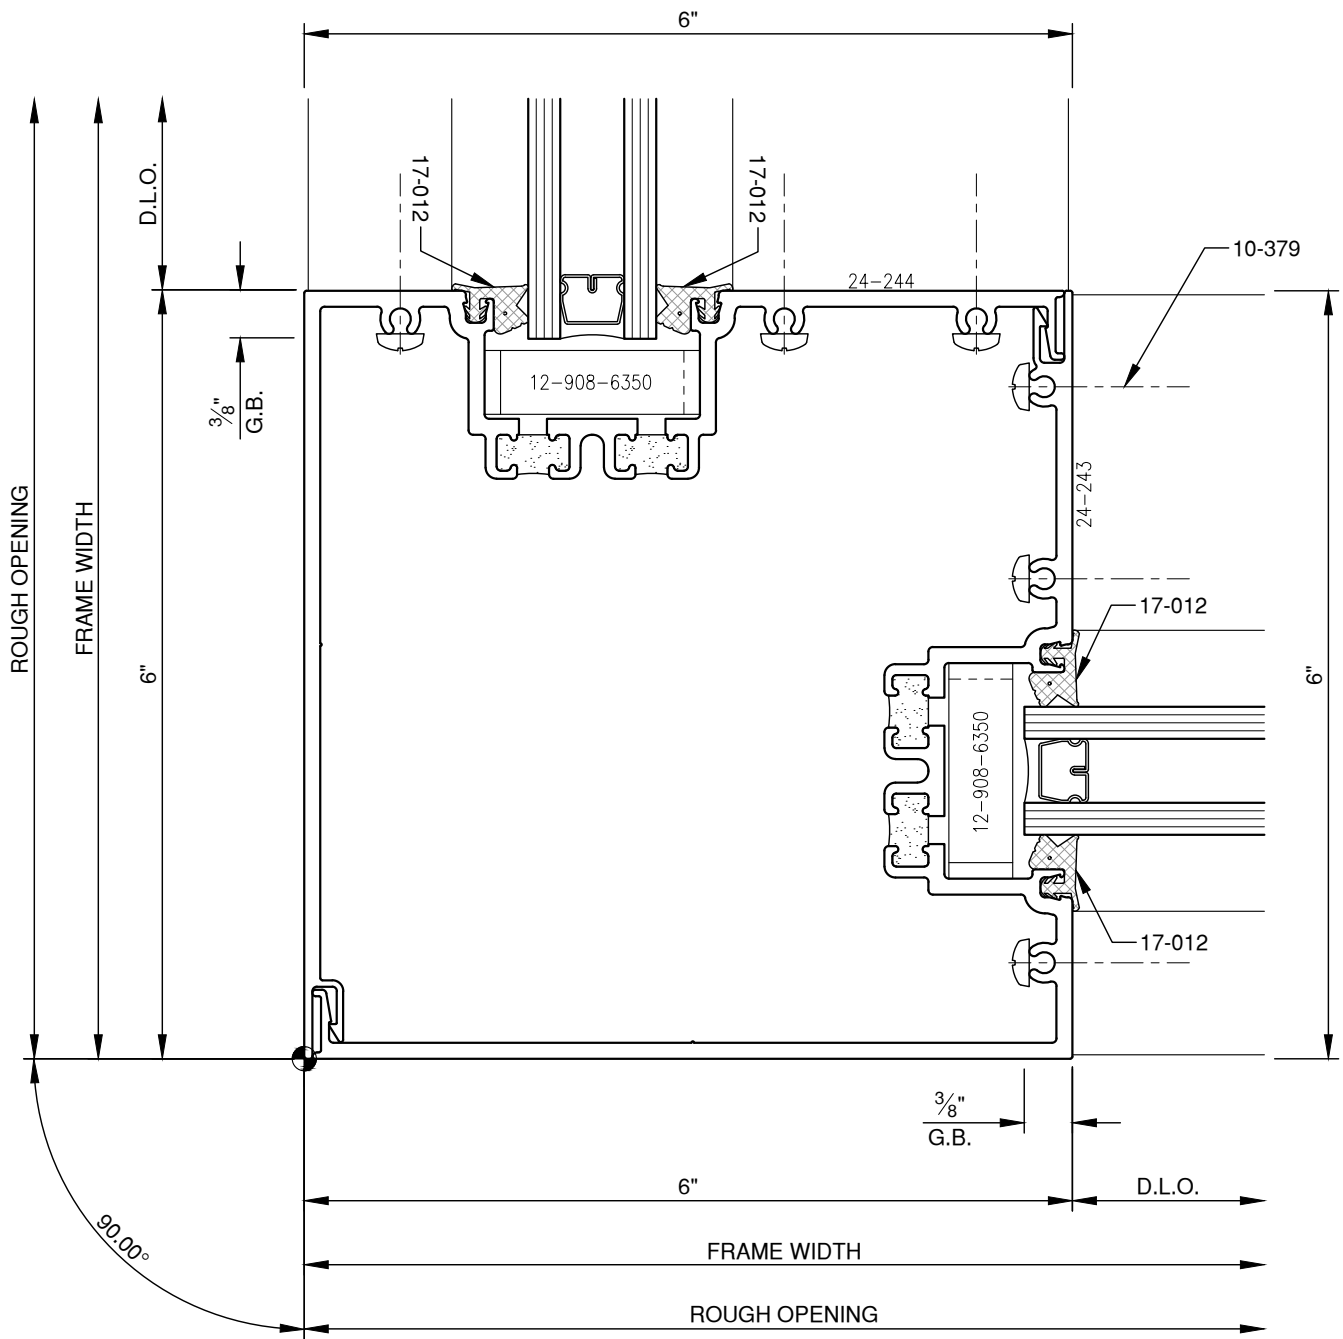

SCALE: 3/4

PITTC® ARCHITECTURAL METALS, INC.

1530 Landmeier Road Elk Grove Village, IL 60007 847-593-3131 fax: 847-593-9946