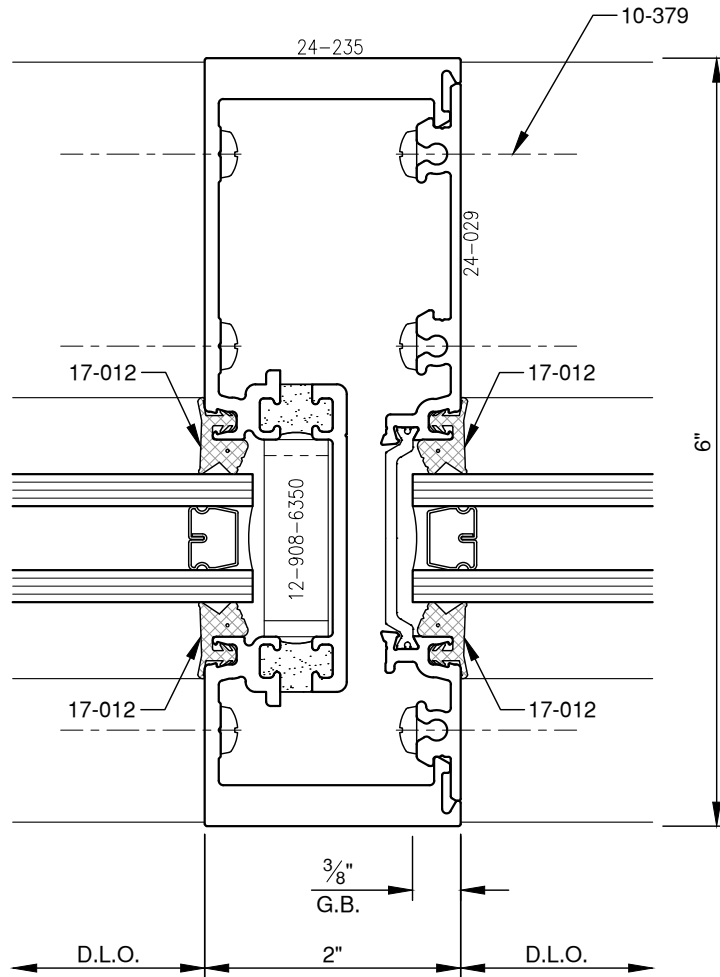

SCALE: 3/4

PITTC® ARCHITECTURAL METALS, INC.

1530 Landmeier Road Elk Grove Village, IL 60007 847-593-3131 fax: 847-593-9946