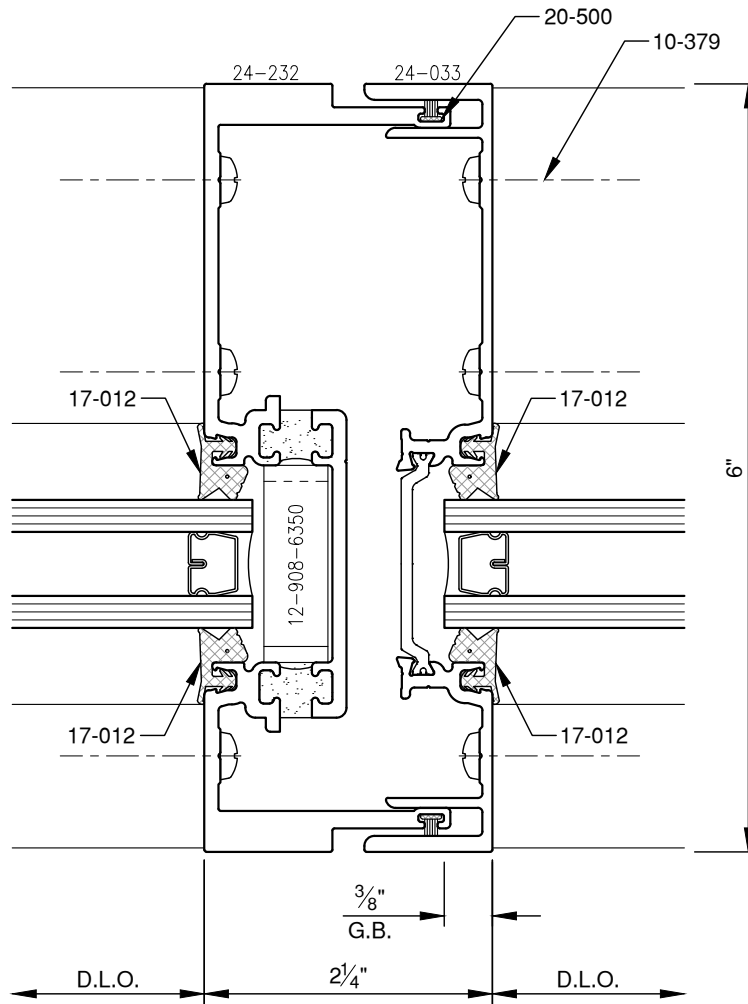

SCALE: 3/4

SCALE: 3/4

SCALE: 3/4

PITTC[®] ARCHITECTURAL METALS, INC.

1530 Landmeier Road Elk Grove Village, IL 60007 847-593-3131 fax: 847-593-9946

tmsxt152-60

SCALE: 3/4

SCALE: 3/4