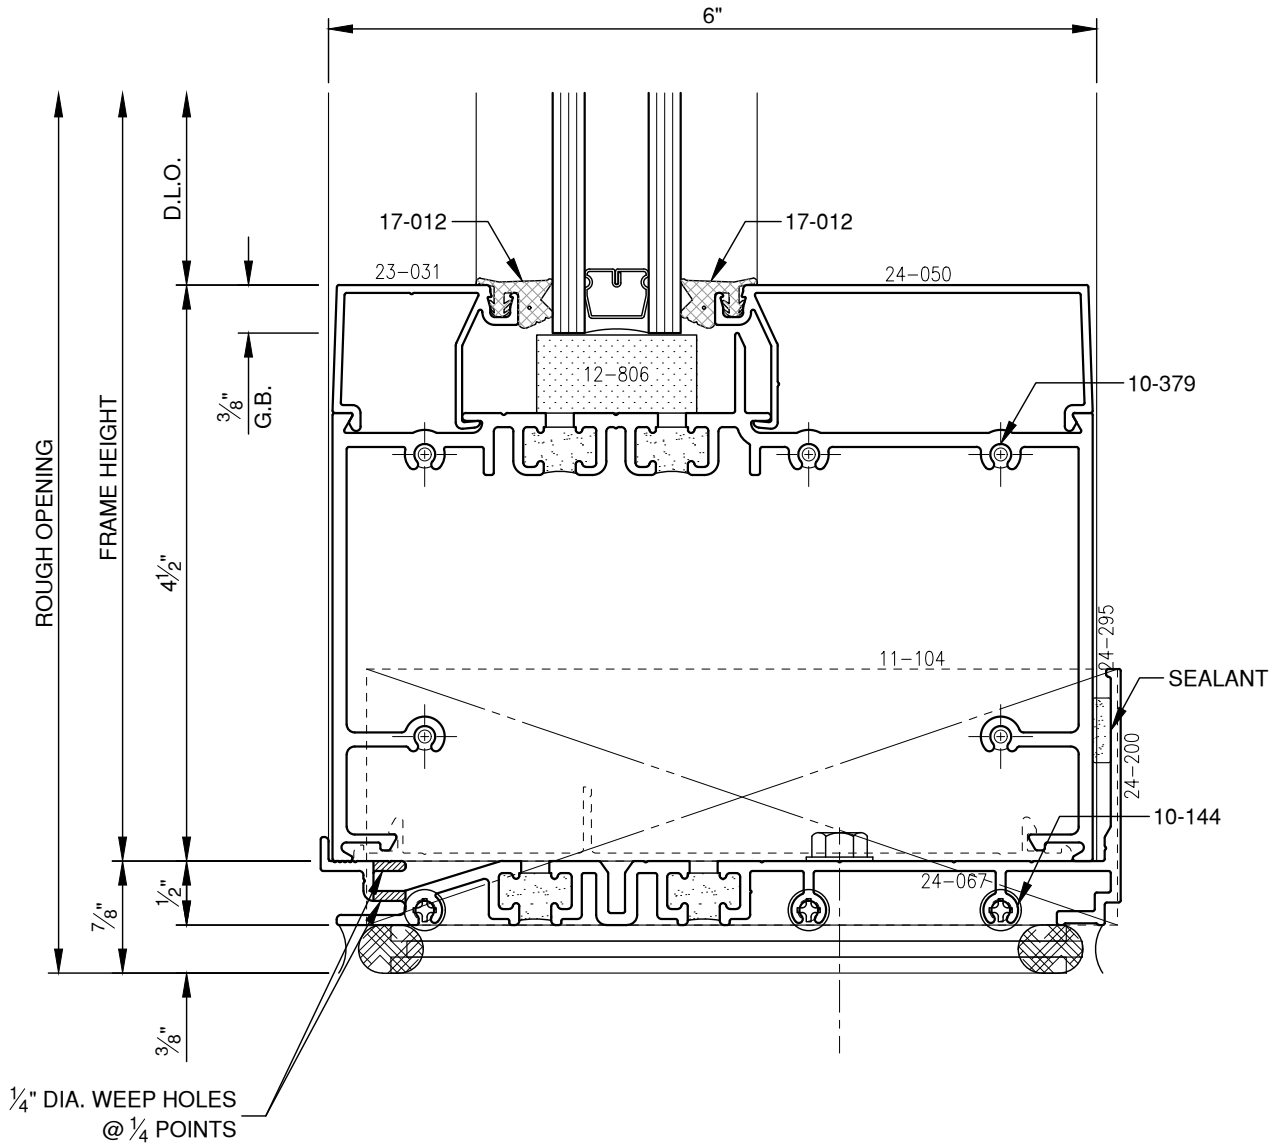

SCALE: 3/4

SCALE: 3/4

SCALE: 3/4

PITTC[®] ARCHITECTURAL METALS, INC.

1530 Landmeier Road Elk Grove Village, IL 60007 847-593-3131 fax: 847-593-9946

tmsxt152-60

SCALE: 3/4

SCALE: 3/4