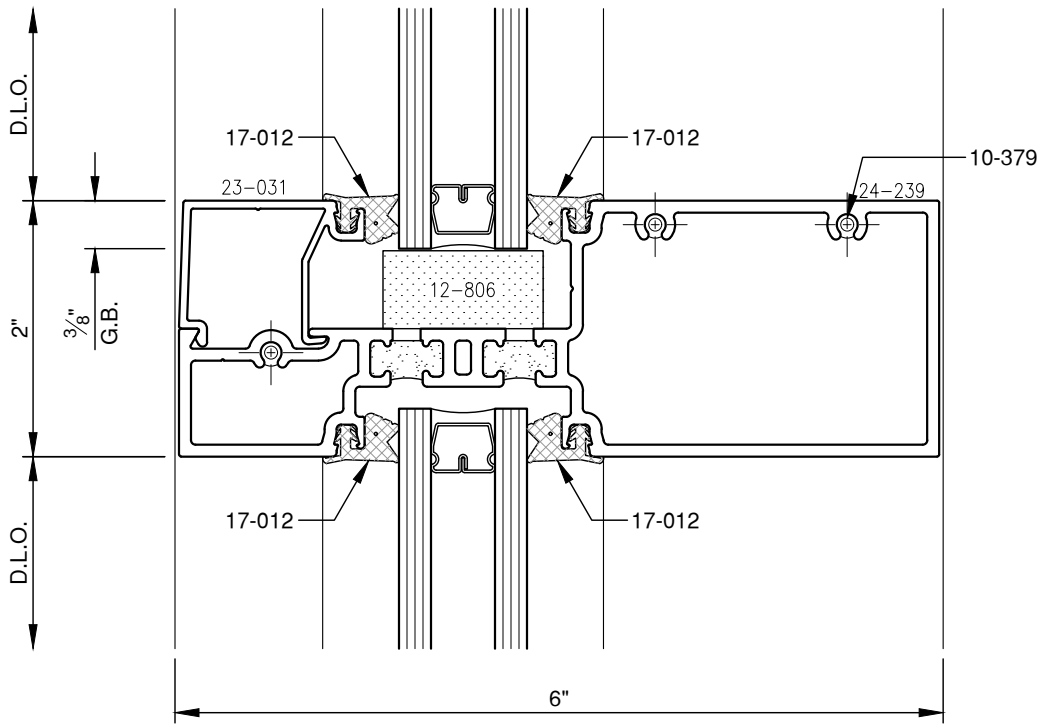

SCALE: 3/4

SCALE: 3/4

SCALE: 3/4

PITTC[®] ARCHITECTURAL METALS, INC.

1530 Landmeier Road Elk Grove Village, IL 60007 847-593-3131 fax: 847-593-9946

SCALE: 3/4

PITTC[®] ARCHITECTURAL METALS, INC.

1530 Landmeier Road Elk Grove Village, IL 60007 847-593-3131 fax: 847-593-9946