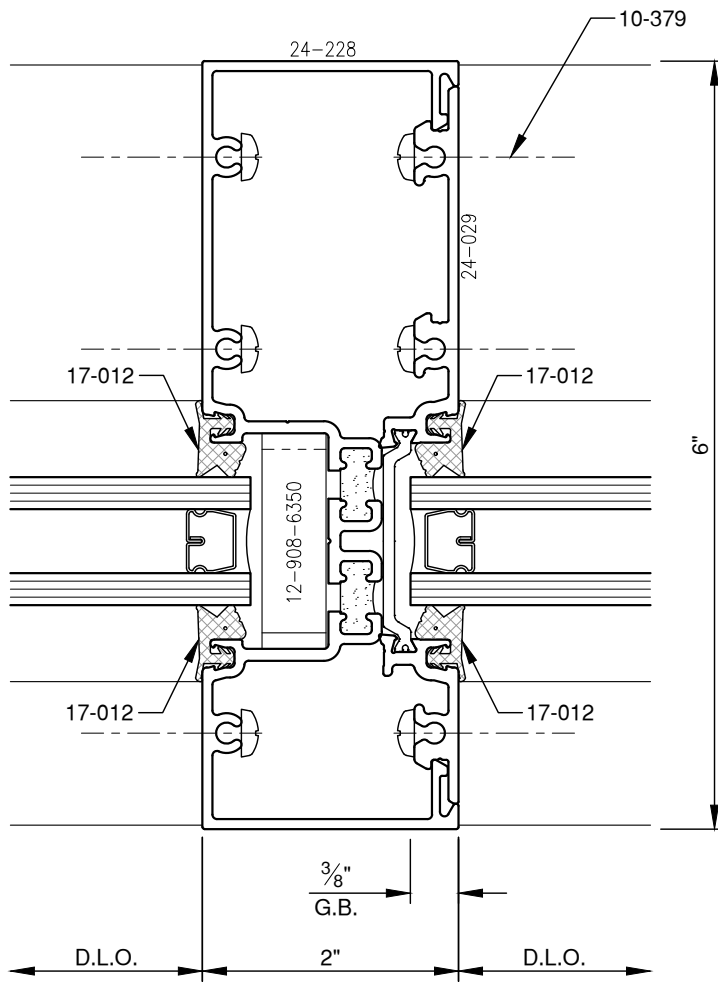

SCALE: 3/4

PITTC® ARCHITECTURAL METALS, INC.

1530 Landmeier Road Elk Grove Village, IL 60007 847-593-3131 fax: 847-593-9946