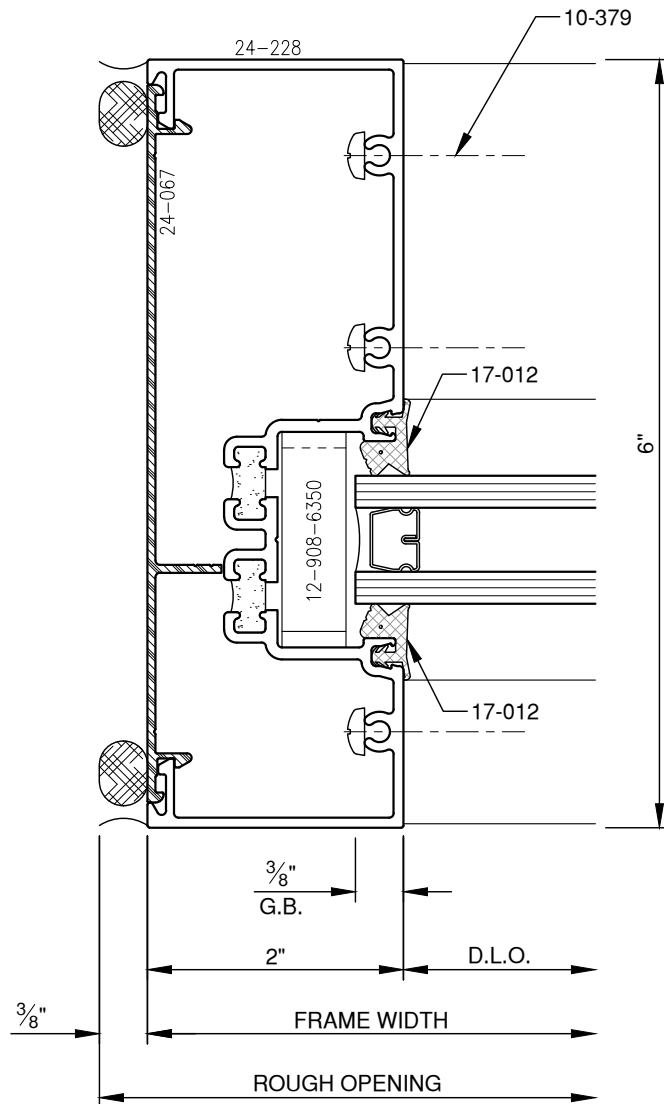

SCALE: 3/4

SCALE: 3/4

SCALE: 3/4

PITTC[®] ARCHITECTURAL METALS, INC.

1530 Landmeier Road Elk Grove Village, IL 60007 847-593-3131 fax: 847-593-9946

SCALE: 3/4

SCALE: 3/4

PITTC[®] ARCHITECTURAL METALS, INC.