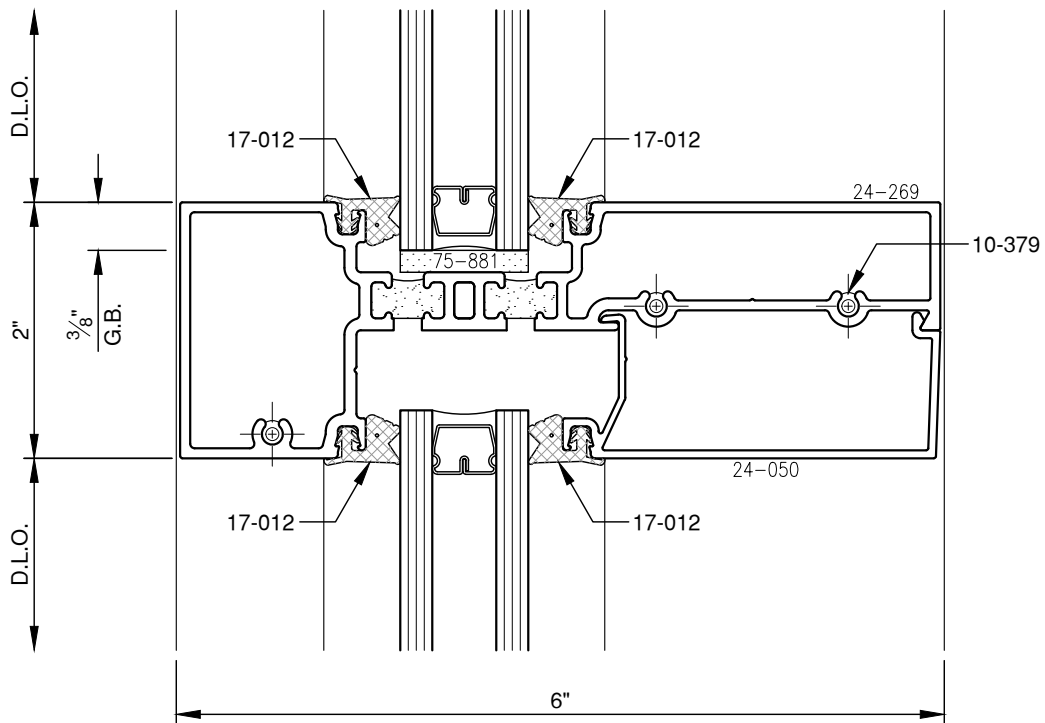

SCALE: 3/4

SCALE: 3/4

SCALE: 3/4

PITTC[®] ARCHITECTURAL METALS, INC.

1530 Landmeier Road Elk Grove Village, IL 60007 847-593-3131 fax: 847-593-9946

SCALE: 3/4

PITTC[®] ARCHITECTURAL METALS, INC.

1530 Landmeier Road Elk Grove Village, IL 60007 847-593-3131 fax: 847-593-9946

SCALE: 3/4

SCALE: 3/4

SCALE: 3/4

PITTC[®] ARCHITECTURAL METALS, INC.

1530 Landmeier Road Elk Grove Village, IL 60007 847-593-3131 fax: 847-593-9946

SCALE: 3/4

SCALE: 3/4

PITTC[®] ARCHITECTURAL METALS, INC.