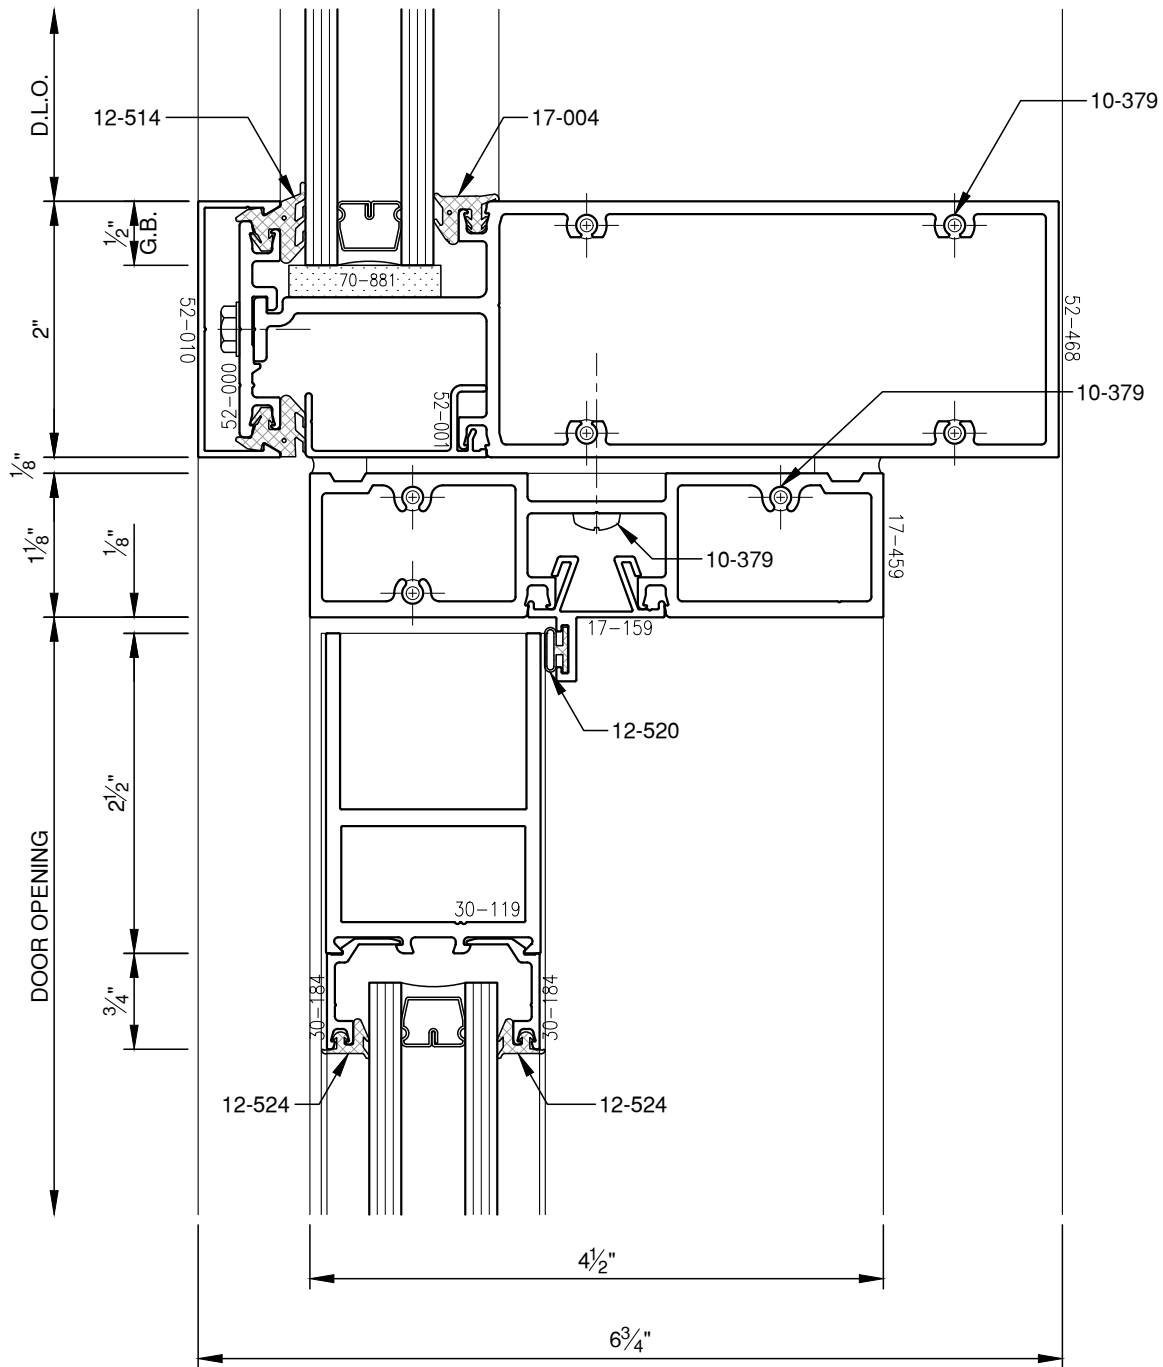

SCALE: 3/4

PITCO® ARCHITECTURAL METALS, INC.

1530 Landmeier Road Elk Grove Village, IL 60007 847-593-3131 fax: 847-593-9946

SCALE: 3/4

SCALE: 3/4

SCALE: 3/4

SCALE: 3/4

PITCO® ARCHITECTURAL METALS, INC.