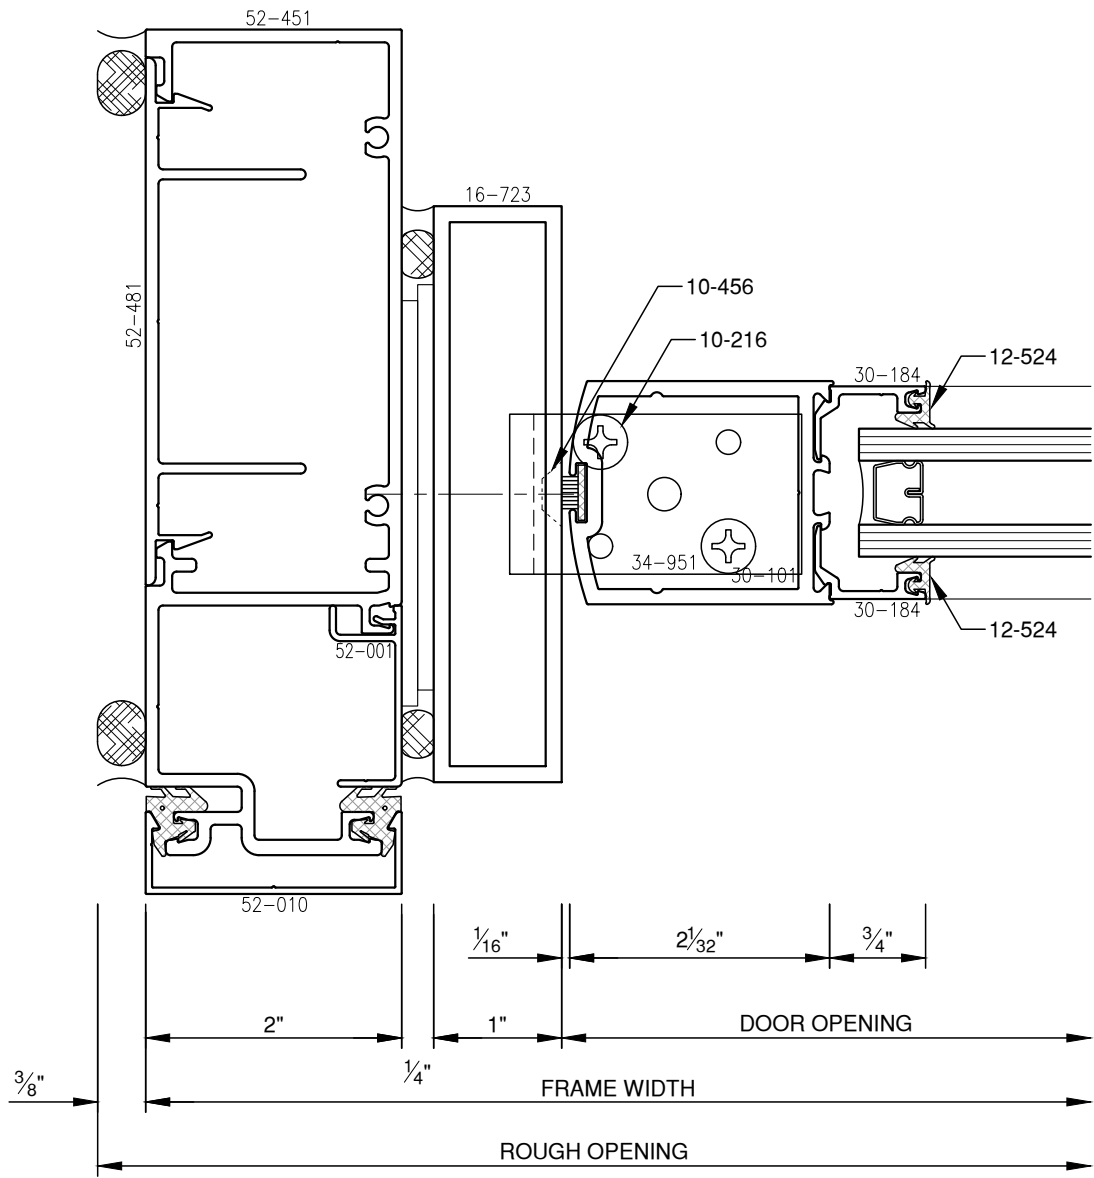

SCALE: 3/4

PITCO® ARCHITECTURAL METALS, INC.

1530 Landmeier Road Elk Grove Village, IL 60007 847-593-3131 fax: 847-593-9946

SCALE: 3/4

SCALE: 3/4

SCALE: 3/4

SCALE: 3/4

PITCO® ARCHITECTURAL METALS, INC.