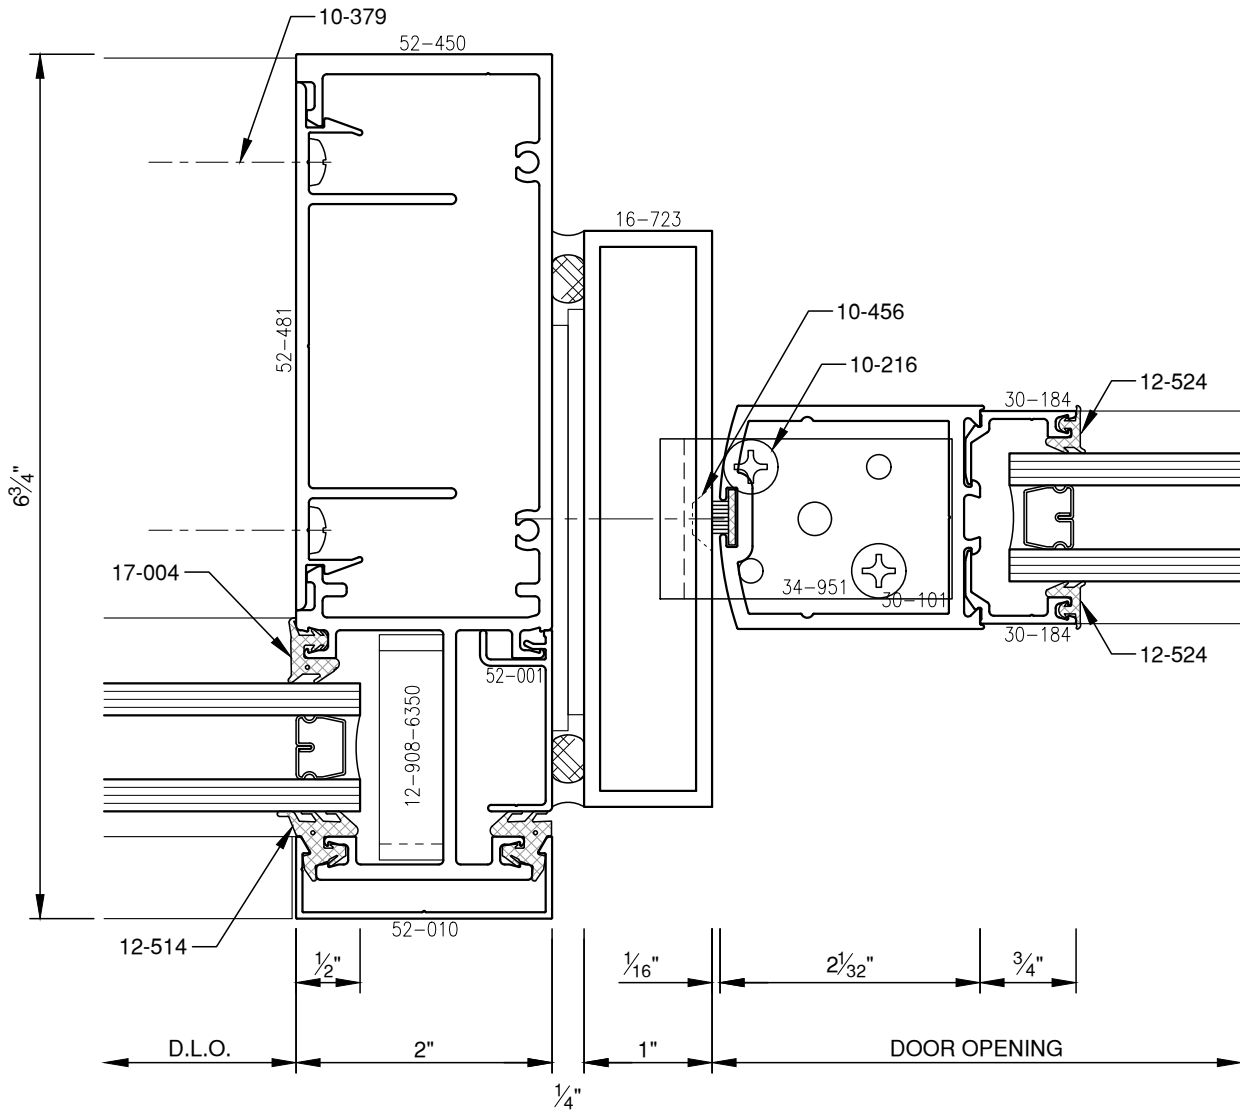

SCALE: 3/4

PITCO® ARCHITECTURAL METALS, INC.

1530 Landmeier Road Elk Grove Village, IL 60007 847-593-3131 fax: 847-593-9946

SCALE: 3/4

SCALE: 3/4

SCALE: 3/4

SCALE: 3/4

PITCO® ARCHITECTURAL METALS, INC.