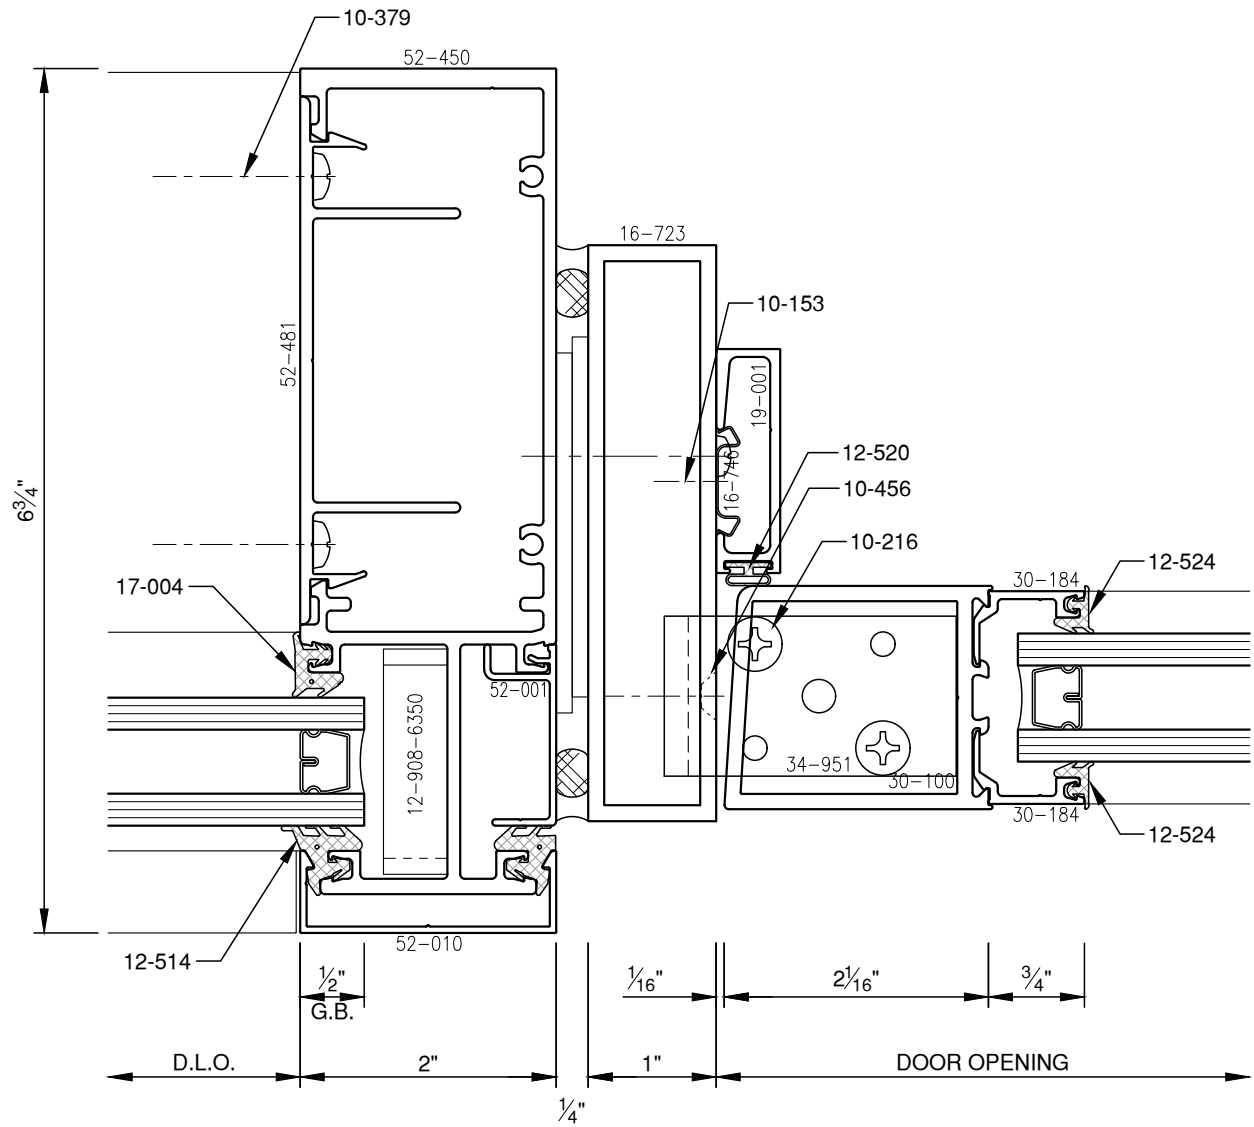

SCALE: 3/4

PITCO® ARCHITECTURAL METALS, INC.

1530 Landmeier Road Elk Grove Village, IL 60007 847-593-3131 fax: 847-593-9946

SCALE: 3/4

SCALE: 3/4

SCALE: 3/4

SCALE: 3/4

PITCO® ARCHITECTURAL METALS, INC.