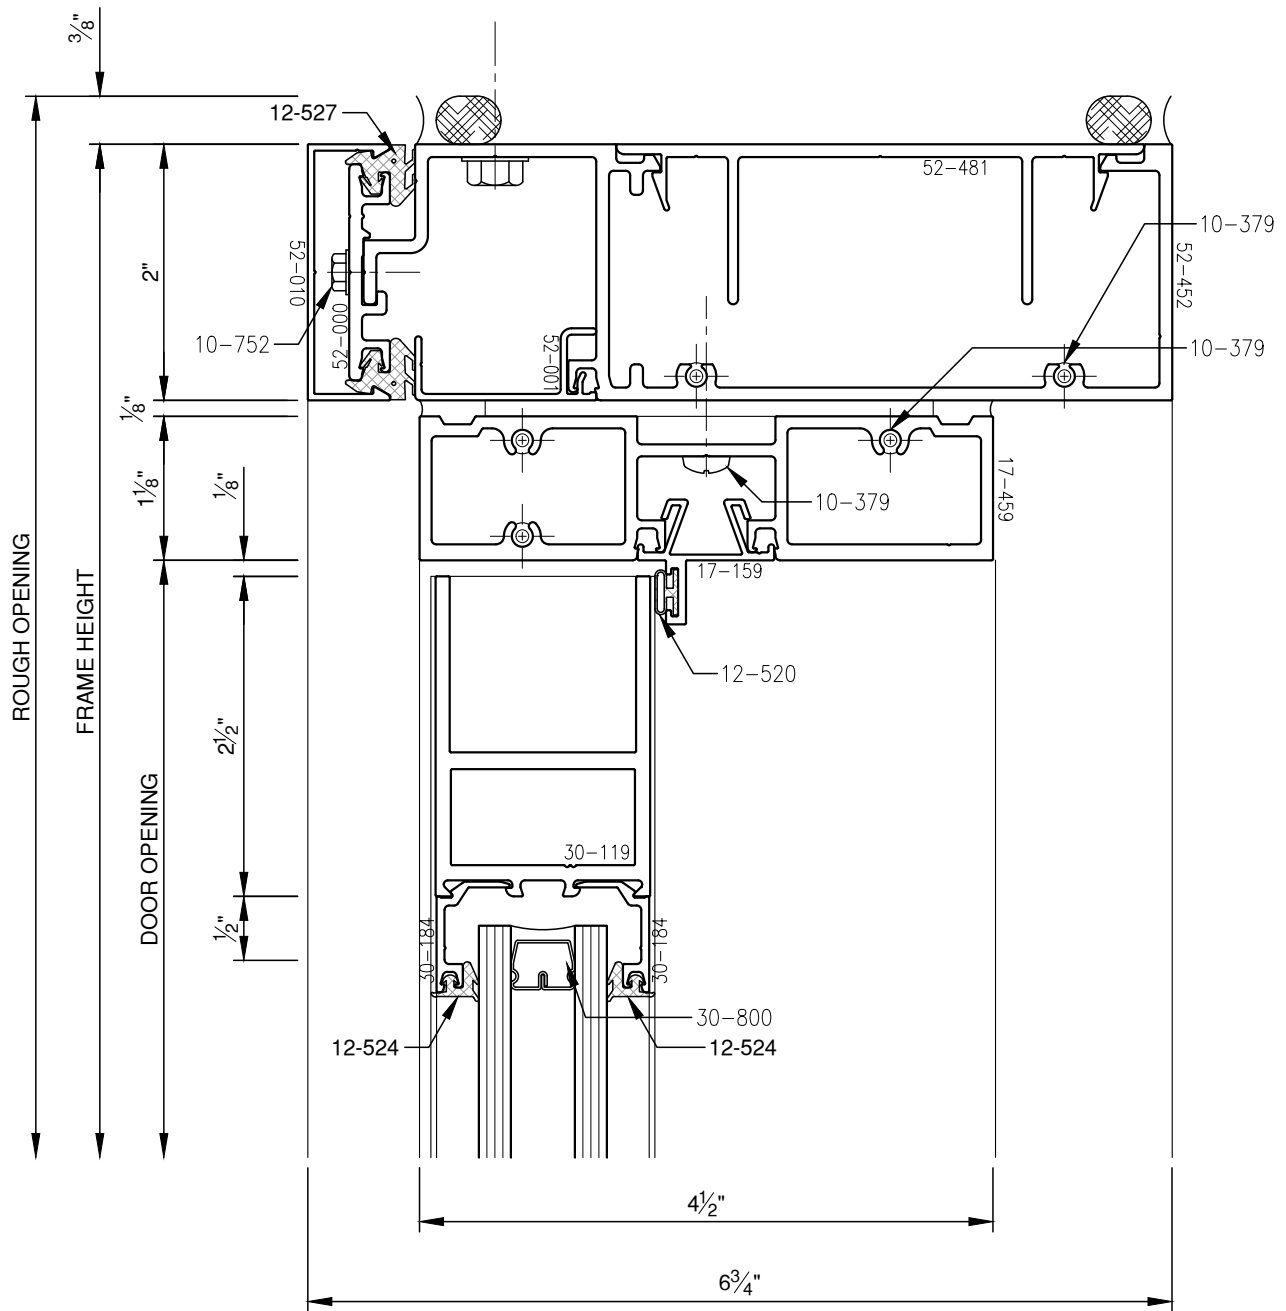

SCALE: 3/4

PITCO® ARCHITECTURAL METALS, INC.

1530 Landmeier Road Elk Grove Village, IL 60007 847-593-3131 fax: 847-593-9946

SCALE: 3/4

SCALE: 3/4

SCALE: 3/4

SCALE: 3/4

PITCO® ARCHITECTURAL METALS, INC.