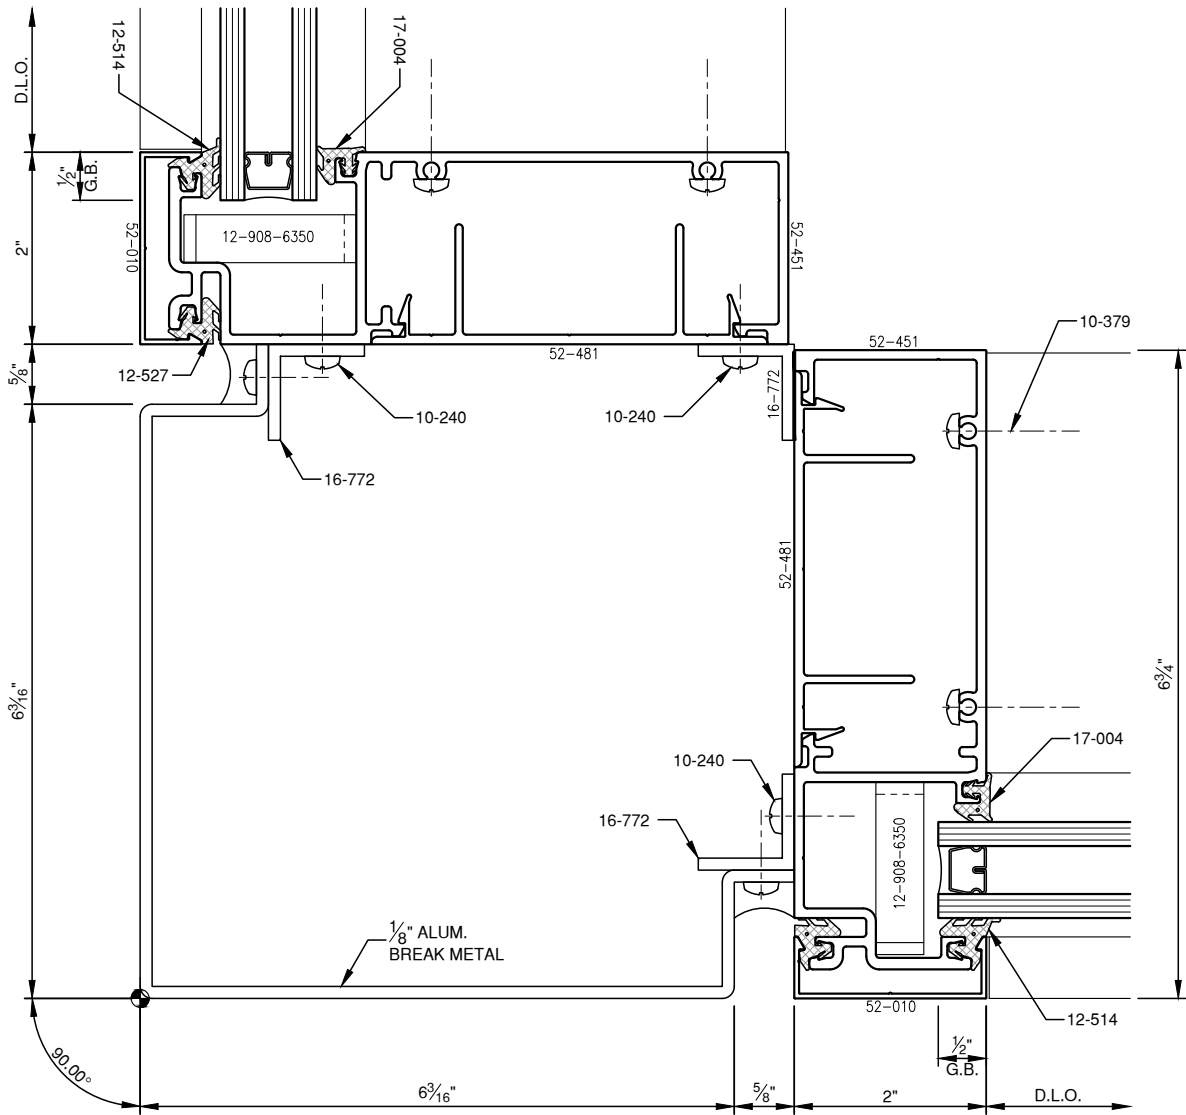

SCALE: 3/4

SCALE: 3/4

**PITTC**<sup>®</sup> ARCHITECTURAL METALS, INC.

1530 Landmeier Road Elk Grove Village, IL 60007 847-593-3131 fax: 847-593-9946

SCALE: 1/2

**PITTC**<sup>®</sup> ARCHITECTURAL METALS, INC.