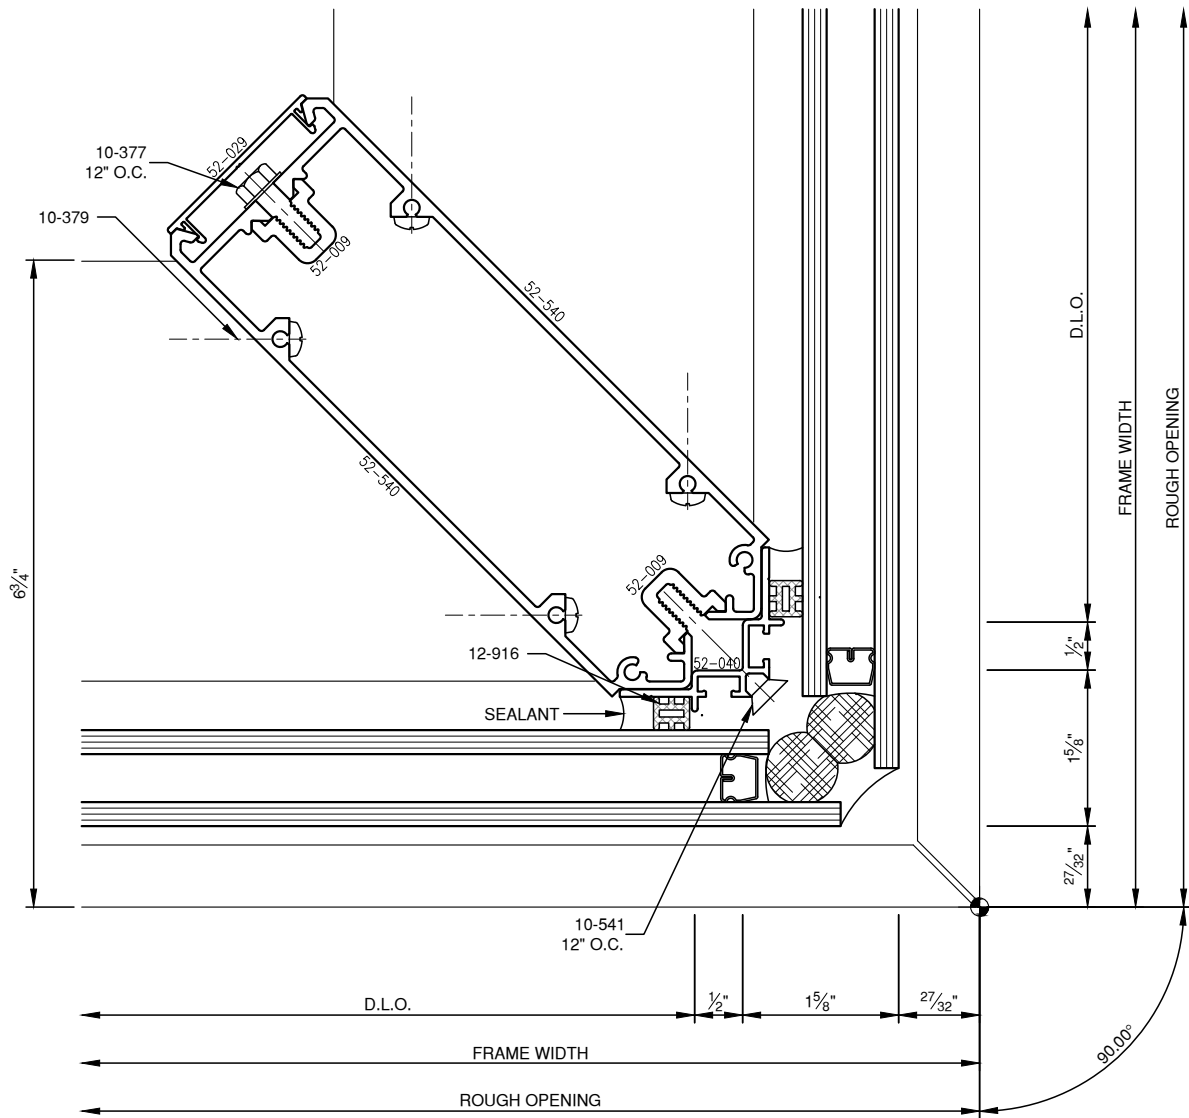

SCALE: 1/2

PITCO® ARCHITECTURAL METALS, INC.

1530 Landmeier Road Elk Grove Village, IL 60007 847-593-3131 fax: 847-593-9946