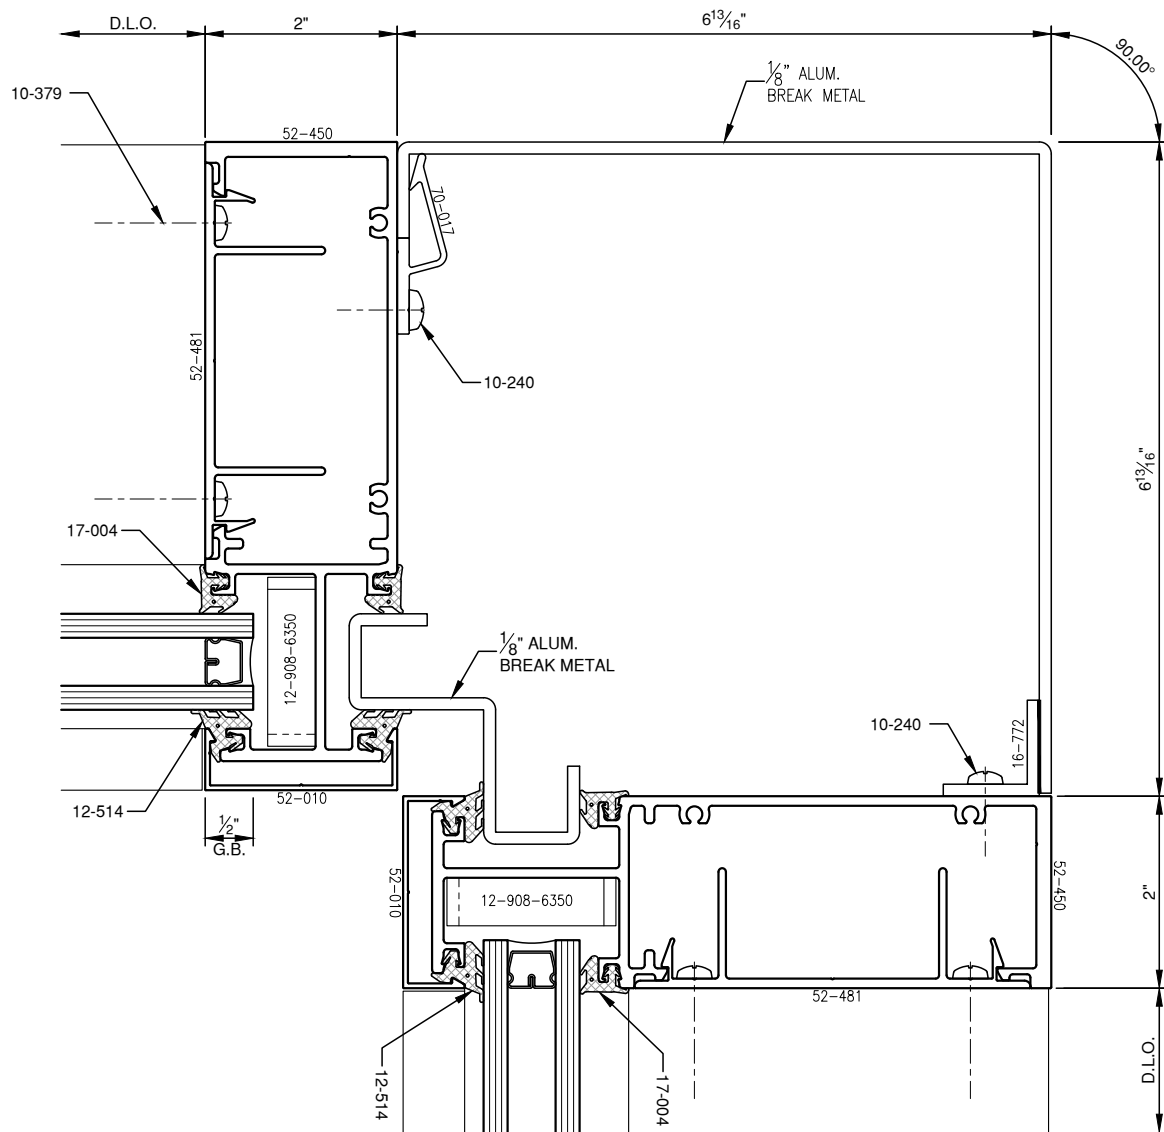

SCALE: 1/2

PITTC® ARCHITECTURAL METALS, INC.

1530 Landmeier Road Elk Grove Village, IL 60007 847-593-3131 fax: 847-593-9946