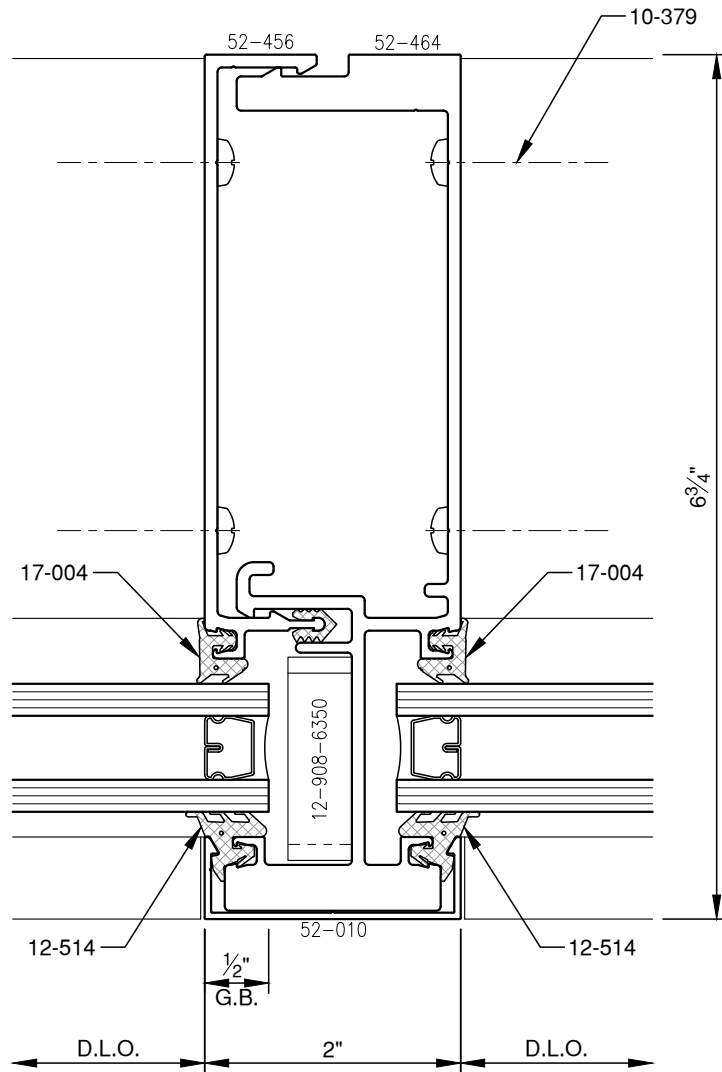

SCALE: 3/4

SCALE: 3/4

**PITTC**<sup>®</sup> ARCHITECTURAL METALS, INC.

1530 Landmeier Road Elk Grove Village, IL 60007 847-593-3131 fax: 847-593-9946

SCALE: 1/2

**PITTC**<sup>®</sup> ARCHITECTURAL METALS, INC.