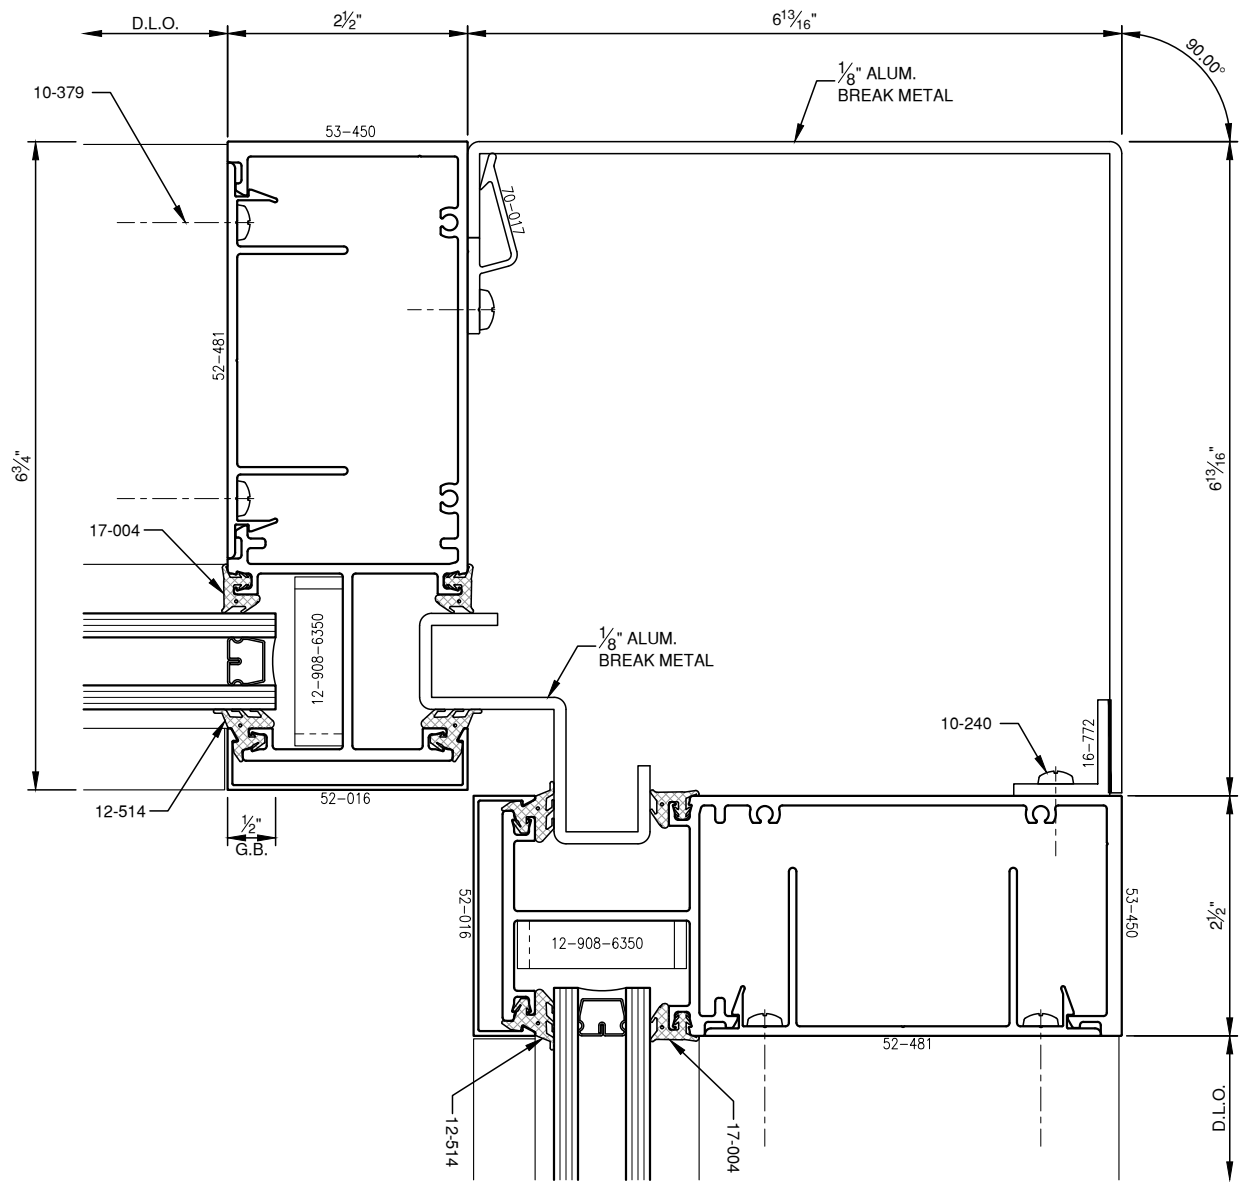

SCALE: 1/2

**PITCO**® ARCHITECTURAL METALS, INC.

1530 Landmeier Road Elk Grove Village, IL 60007 847-593-3131 fax: 847-593-9946

SCALE: 1/2