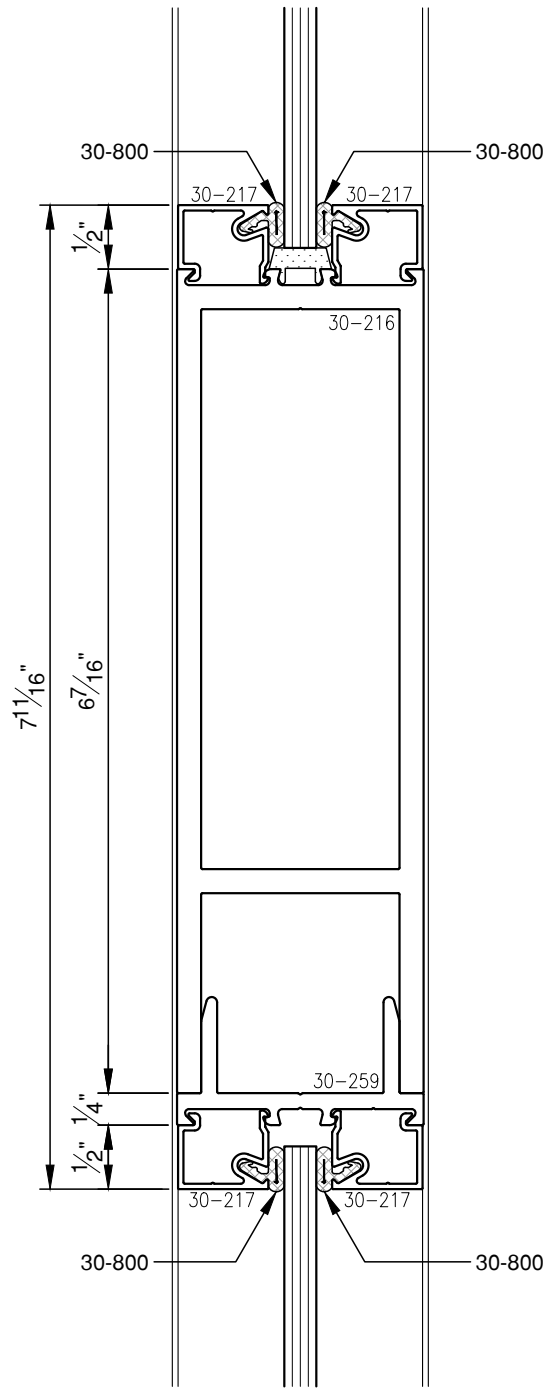

SCALE: 3/4

PITTC[®] ARCHITECTURAL METALS, INC.

1530 Landmeier Road Elk Grove Village, IL 60007 847-593-3131 fax: 847-593-9946

SCALE: 3/4

SCALE: 3/4

SCALE: 3/4

PITTC[®] ARCHITECTURAL METALS, INC.

1530 Landmeier Road Elk Grove Village, IL 60007 847-593-3131 fax: 847-593-9946