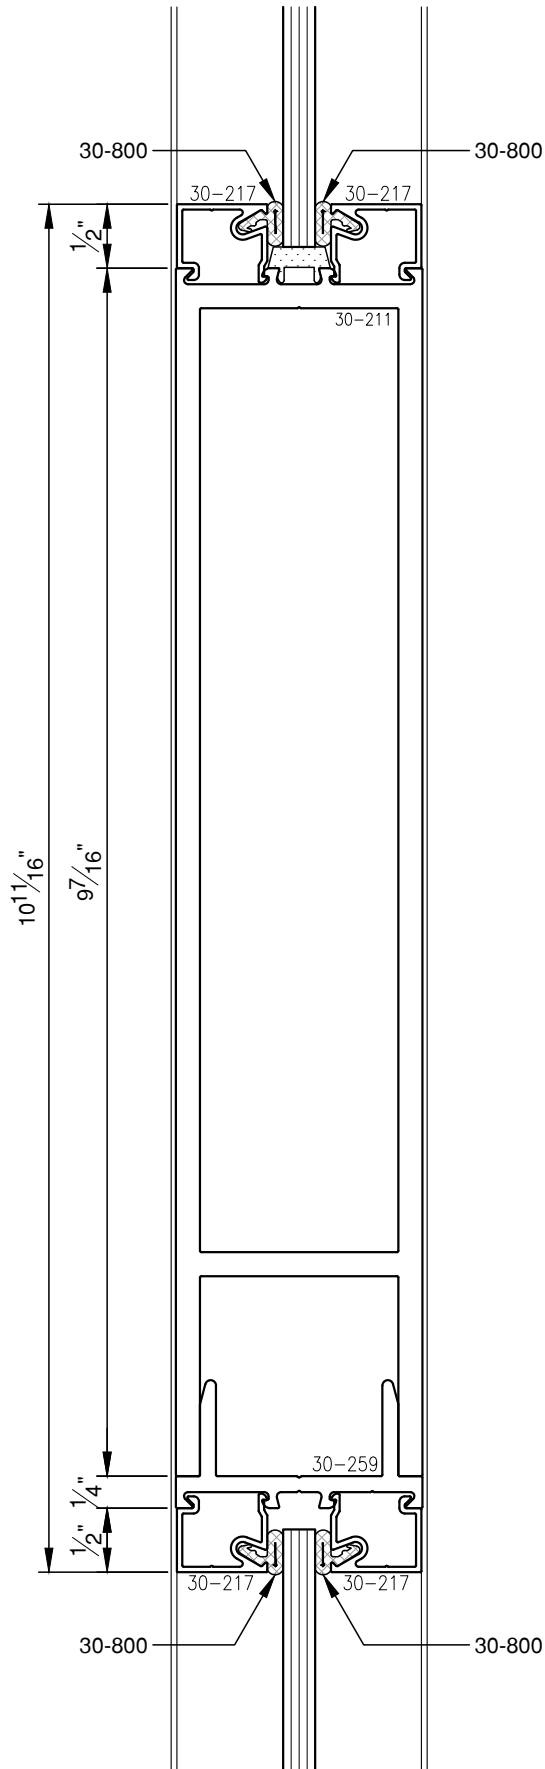

SCALE: 3/4

PITTC[®] ARCHITECTURAL METALS, INC.

1530 Landmeier Road Elk Grove Village, IL 60007 847-593-3131 fax: 847-593-9946

SCALE: 3/4

SCALE: 3/4

SCALE: 3/4

PITTC[®] ARCHITECTURAL METALS, INC.

1530 Landmeier Road Elk Grove Village, IL 60007 847-593-3131 fax: 847-593-9946