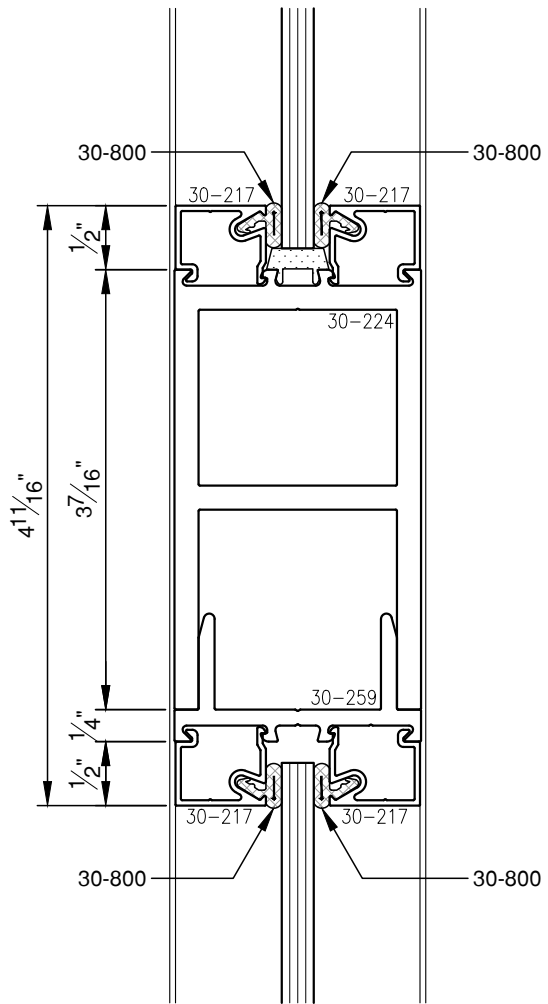

SCALE: 3/4

PITTC[®] ARCHITECTURAL METALS, INC.

1530 Landmeier Road Elk Grove Village, IL 60007 847-593-3131 fax: 847-593-9946

SCALE: 3/4

SCALE: 3/4

SCALE: 3/4

PITTC[®] ARCHITECTURAL METALS, INC.

1530 Landmeier Road Elk Grove Village, IL 60007 847-593-3131 fax: 847-593-9946