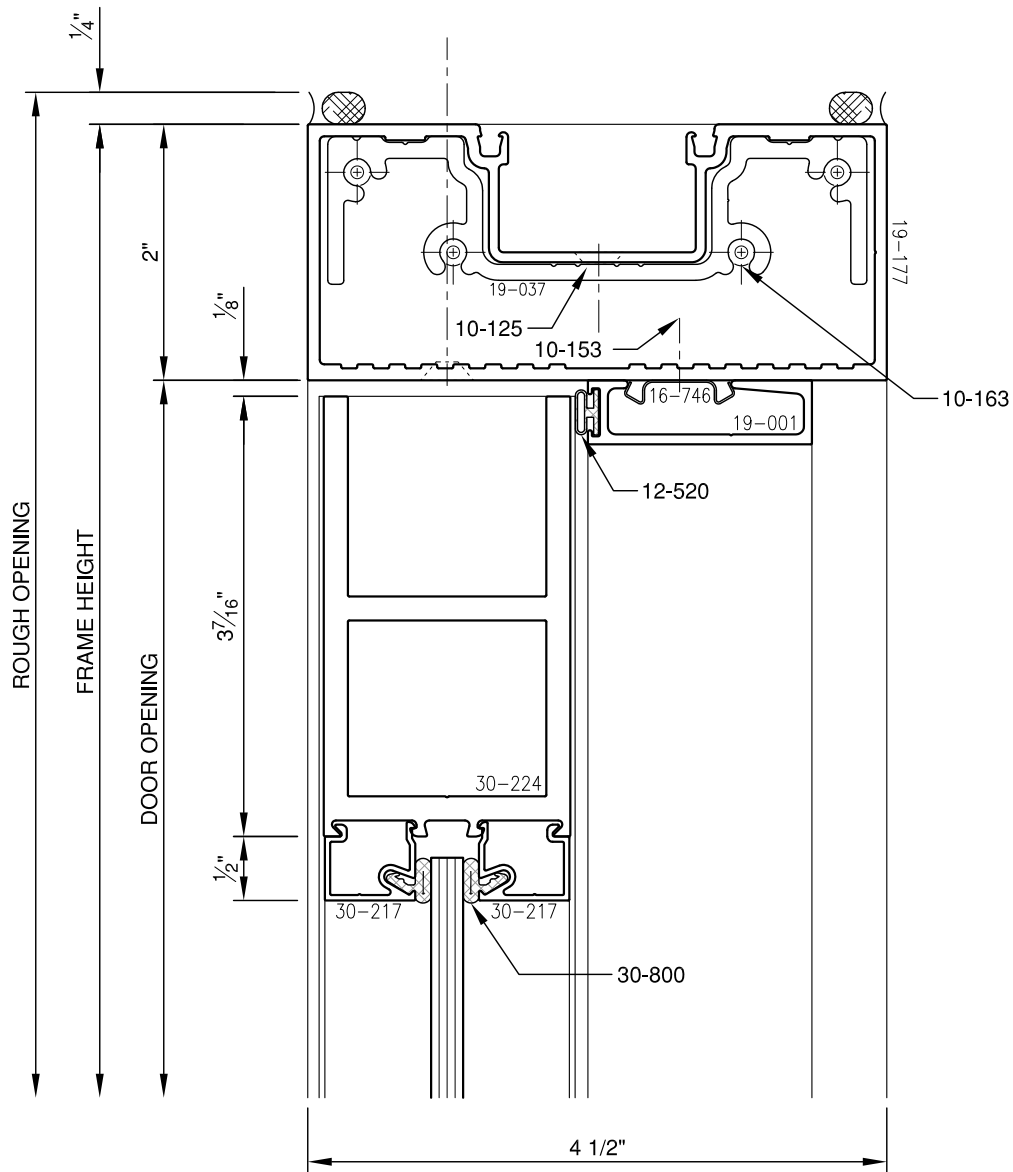

SCALE: 3/4

SCALE: 3/4

**PITTC<sup>®</sup>** ARCHITECTURAL METALS, INC.

1530 Landmeier Road Elk Grove Village, IL 60007 847-593-3131 fax: 847-593-9946

SCALE: 3/4

**PITTC<sup>®</sup>** ARCHITECTURAL METALS, INC.