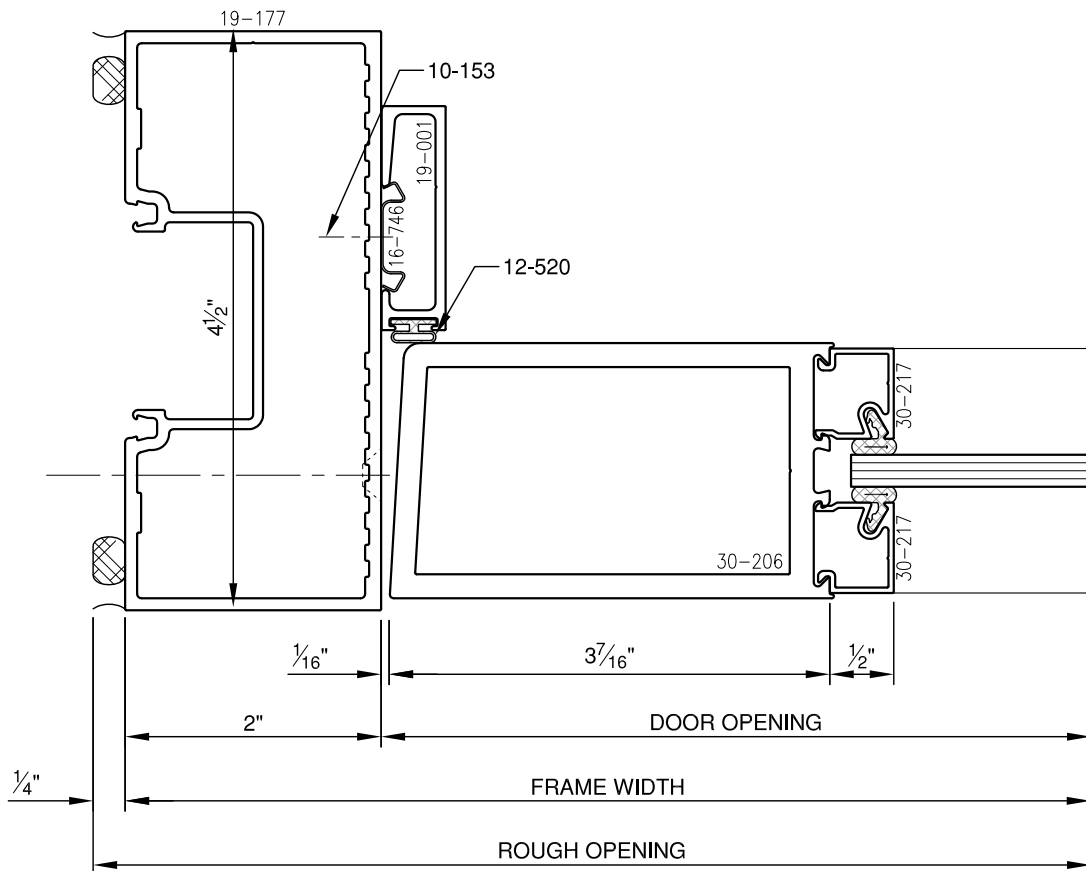

SCALE: 3/4

PITTC® ARCHITECTURAL METALS, INC.

1530 Landmeier Road Elk Grove Village, IL 60007 847-593-3131 fax: 847-593-9946