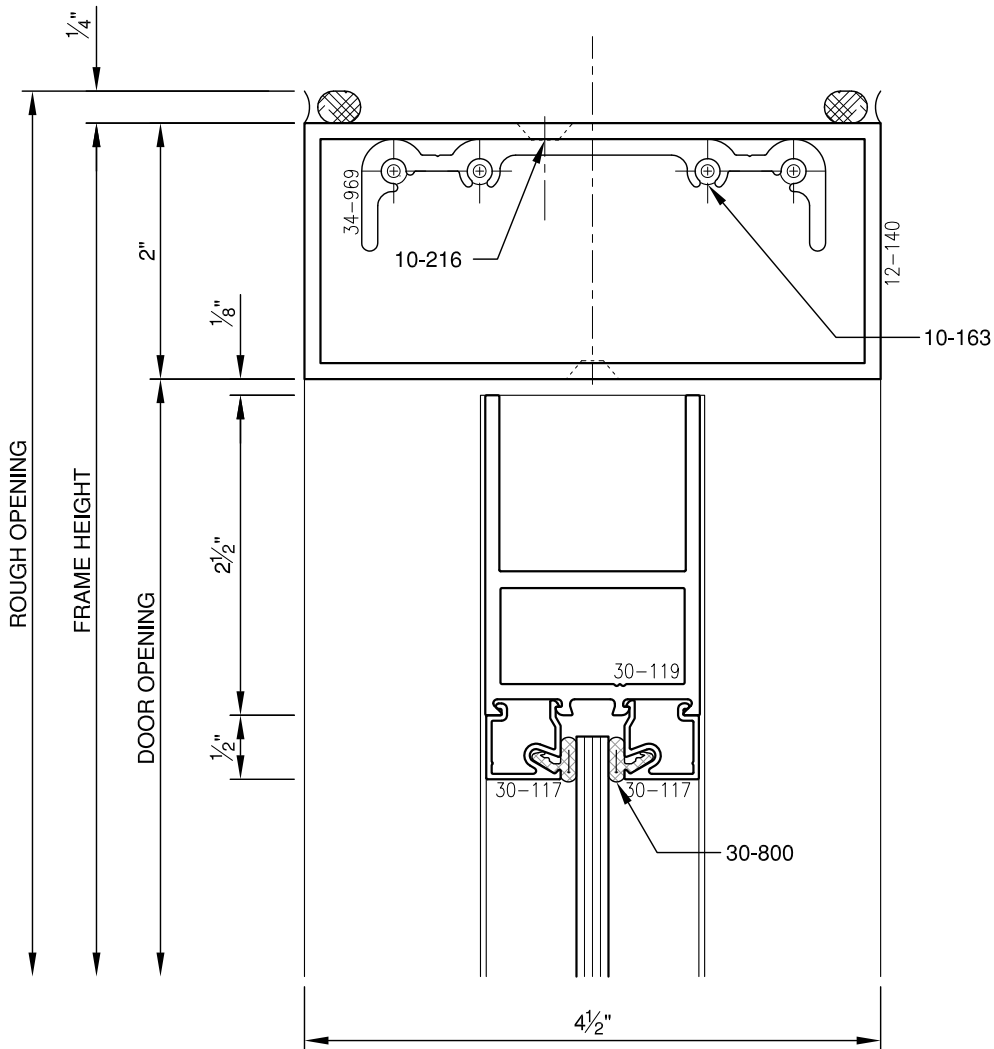

SCALE: 3/4

SCALE: 3/4

**PITTO**<sup>®</sup> ARCHITECTURAL METALS, INC.

1530 Landmeier Road Elk Grove Village, IL 60007 847-593-3131 fax: 847-593-9946

SCALE: 3/4

**PITTO**® ARCHITECTURAL METALS, INC.

1530 Landmeier Road Elk Grove Village, IL 60007 847-593-3131 fax: 847-593-9946