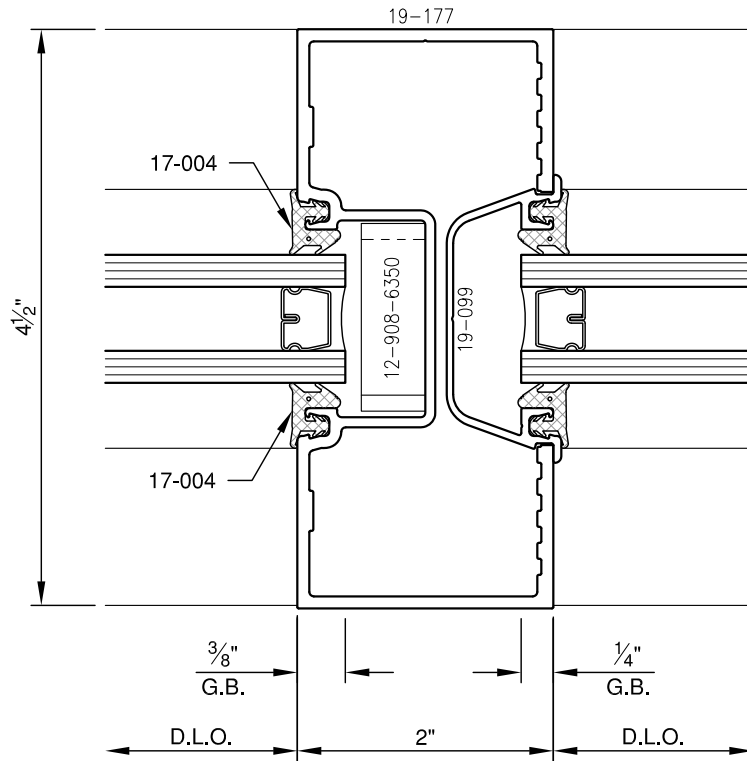

SCALE: 3/4

PITTC® ARCHITECTURAL METALS, INC.

1530 Landmeier Road Elk Grove Village, IL 60007 847-593-3131 fax: 847-593-9946