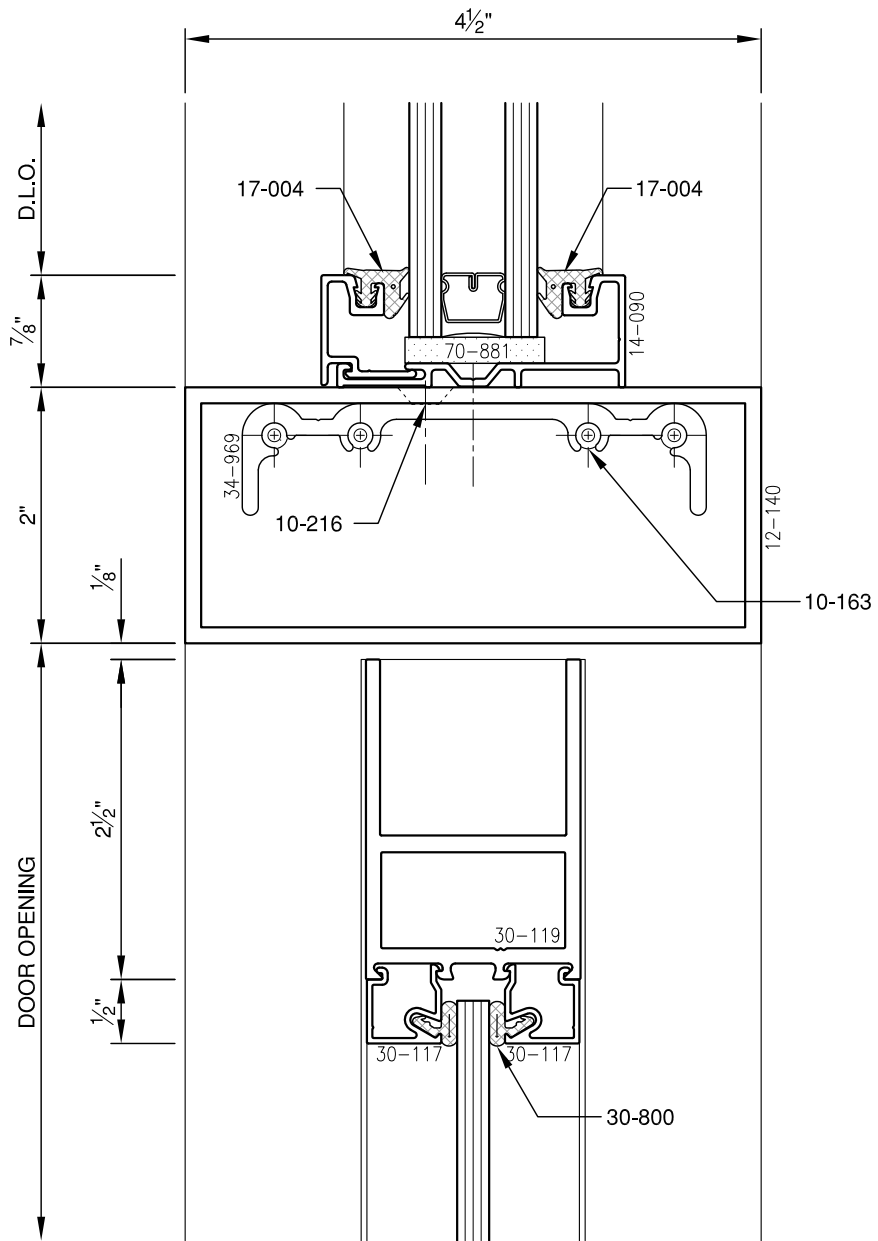

SCALE: 3/4

SCALE: 3/4

**PITTO**<sup>®</sup> ARCHITECTURAL METALS, INC.

1530 Landmeier Road Elk Grove Village, IL 60007 847-593-3131 fax: 847-593-9946

SCALE: 3/4

**PITTO**® ARCHITECTURAL METALS, INC.

1530 Landmeier Road Elk Grove Village, IL 60007 847-593-3131 fax: 847-593-9946