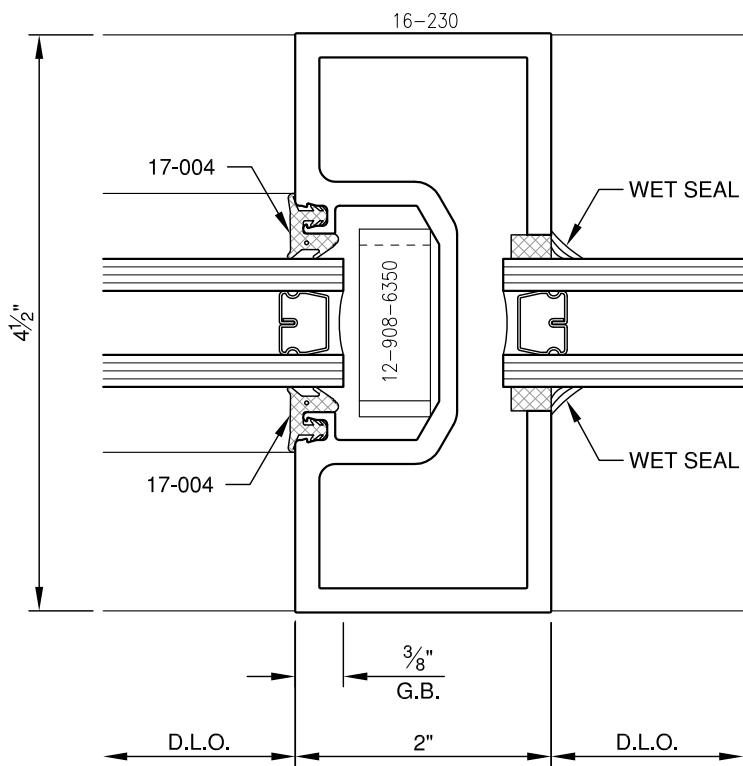

SCALE: 3/4

SCALE: 3/4

SCALE: 3/4

**PITTC<sup>®</sup>** ARCHITECTURAL METALS, INC.

1530 Landmeier Road Elk Grove Village, IL 60007 847-593-3131 fax: 847-593-9946

SCALE: 3/4

**PITTC<sup>®</sup>** ARCHITECTURAL METALS, INC.