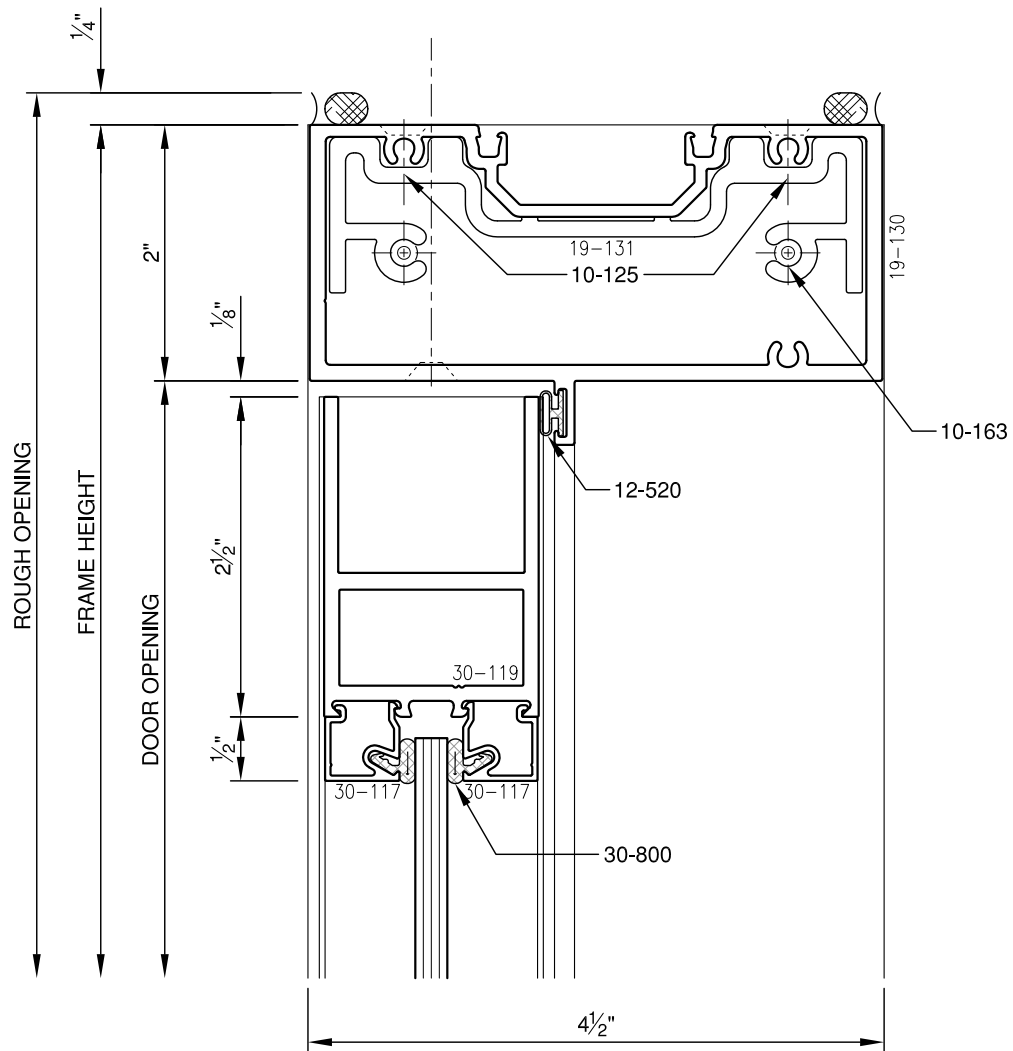

SCALE: 3/4

SCALE: 3/4

**PITTC<sup>®</sup>** ARCHITECTURAL METALS, INC.

1530 Landmeier Road Elk Grove Village, IL 60007 847-593-3131 fax: 847-593-9946

SCALE: 3/4

SCALE: 3/4

**PITTO®** ARCHITECTURAL METALS, INC.