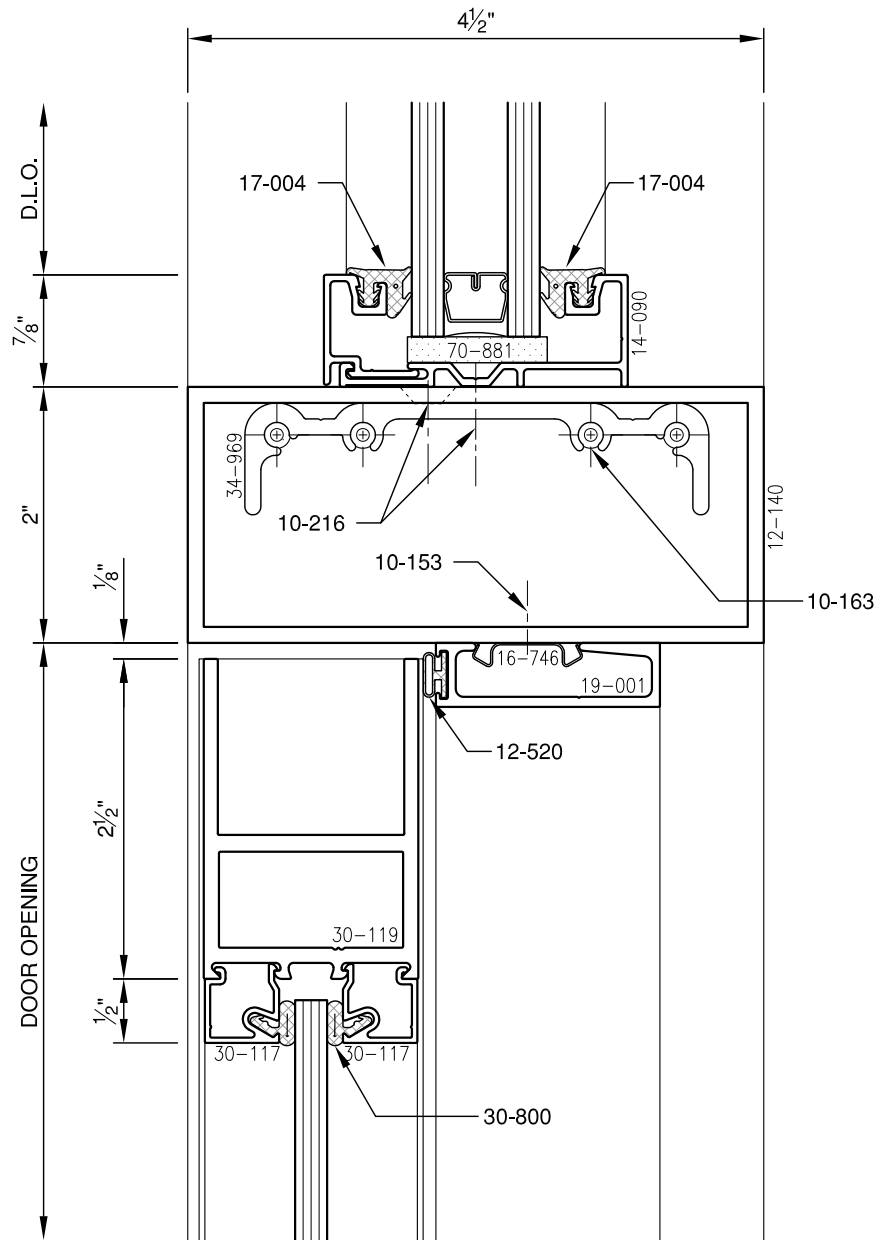

SCALE: 3/4

SCALE: 3/4

**PITTC<sup>®</sup>** ARCHITECTURAL METALS, INC.

1530 Landmeier Road Elk Grove Village, IL 60007 847-593-3131 fax: 847-593-9946

SCALE: 3/4

SCALE: 3/4

**PITTO®** ARCHITECTURAL METALS, INC.