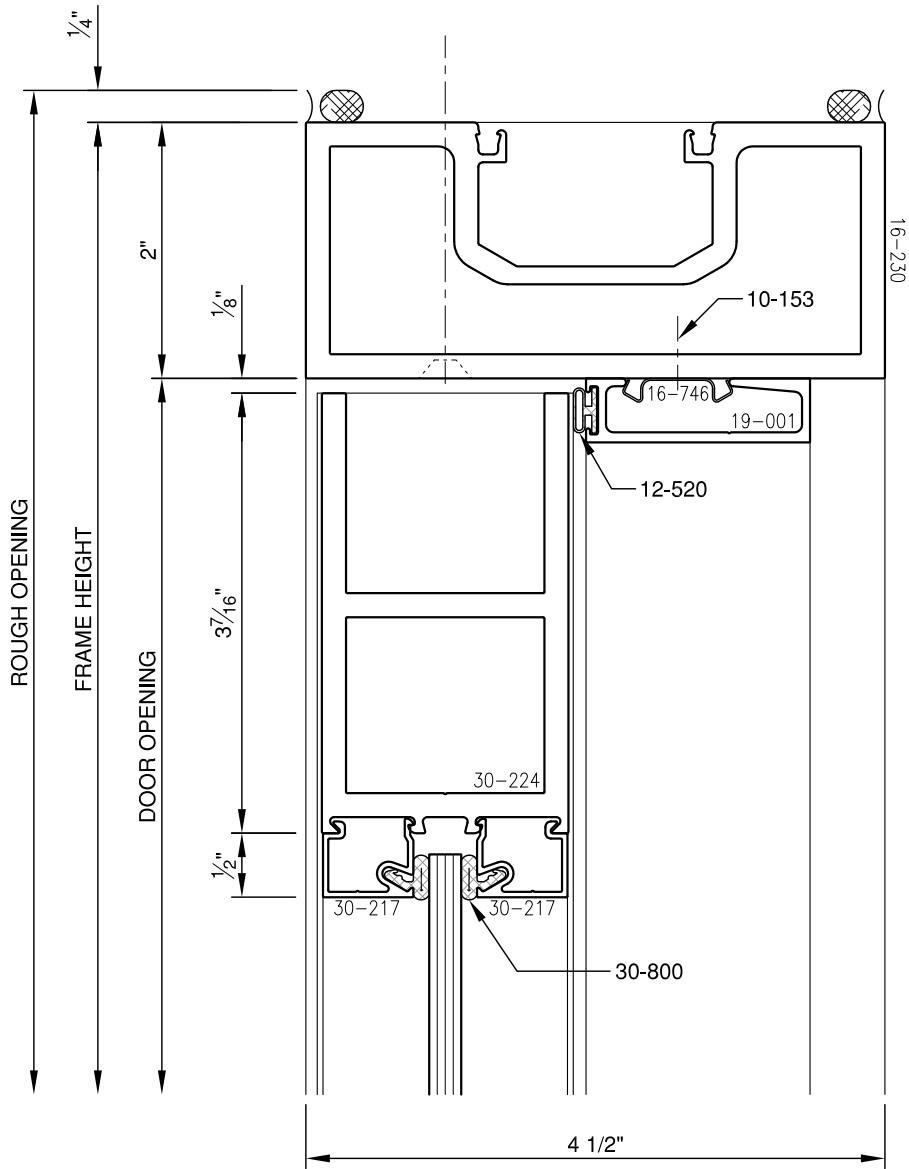

SCALE: 3/4

PITTO® ARCHITECTURAL METALS, INC.

1530 Landmeier Road Elk Grove Village, IL 60007 847-593-3131 fax: 847-593-9946