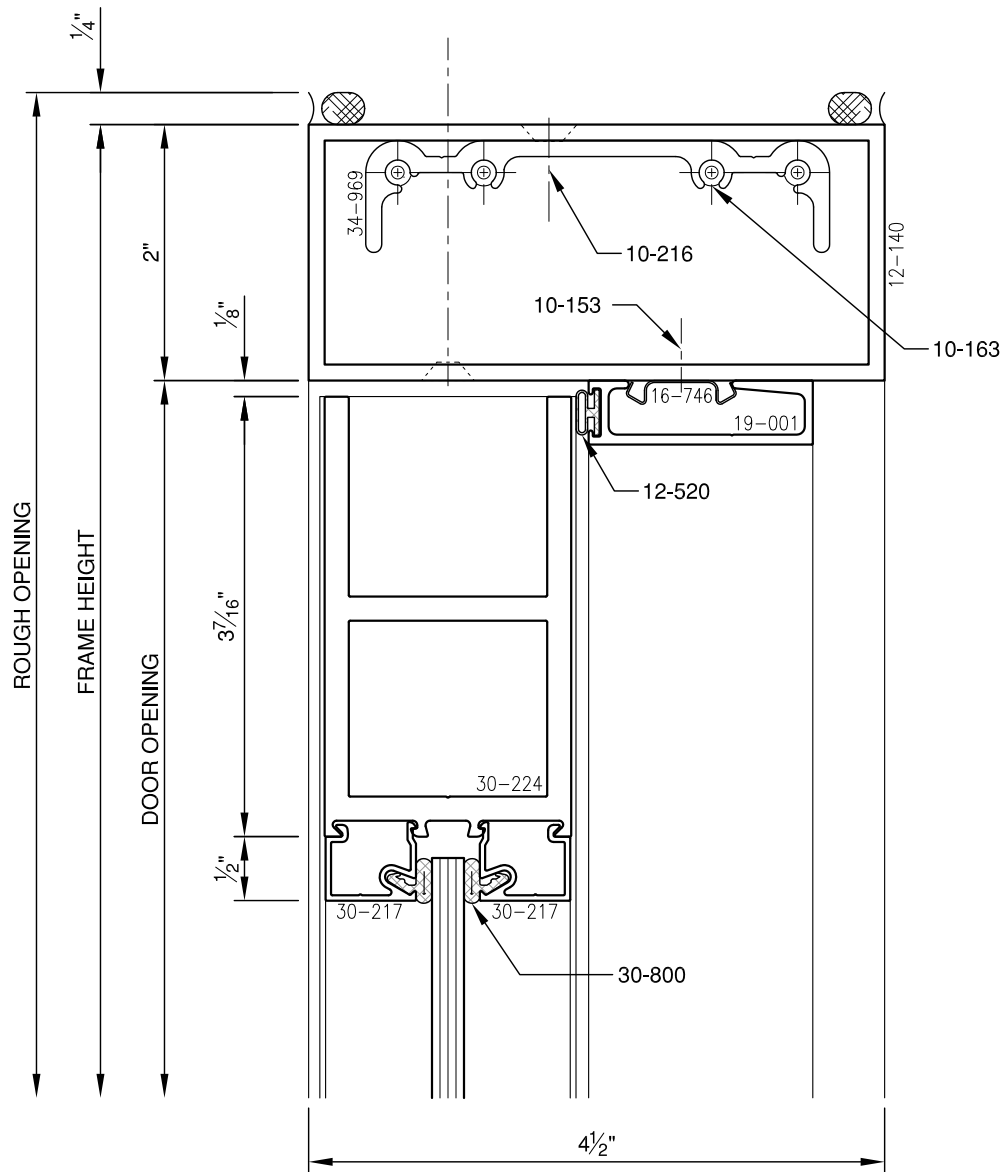

SCALE: 3/4

PITTO® ARCHITECTURAL METALS, INC.

1530 Landmeier Road Elk Grove Village, IL 60007 847-593-3131 fax: 847-593-9946