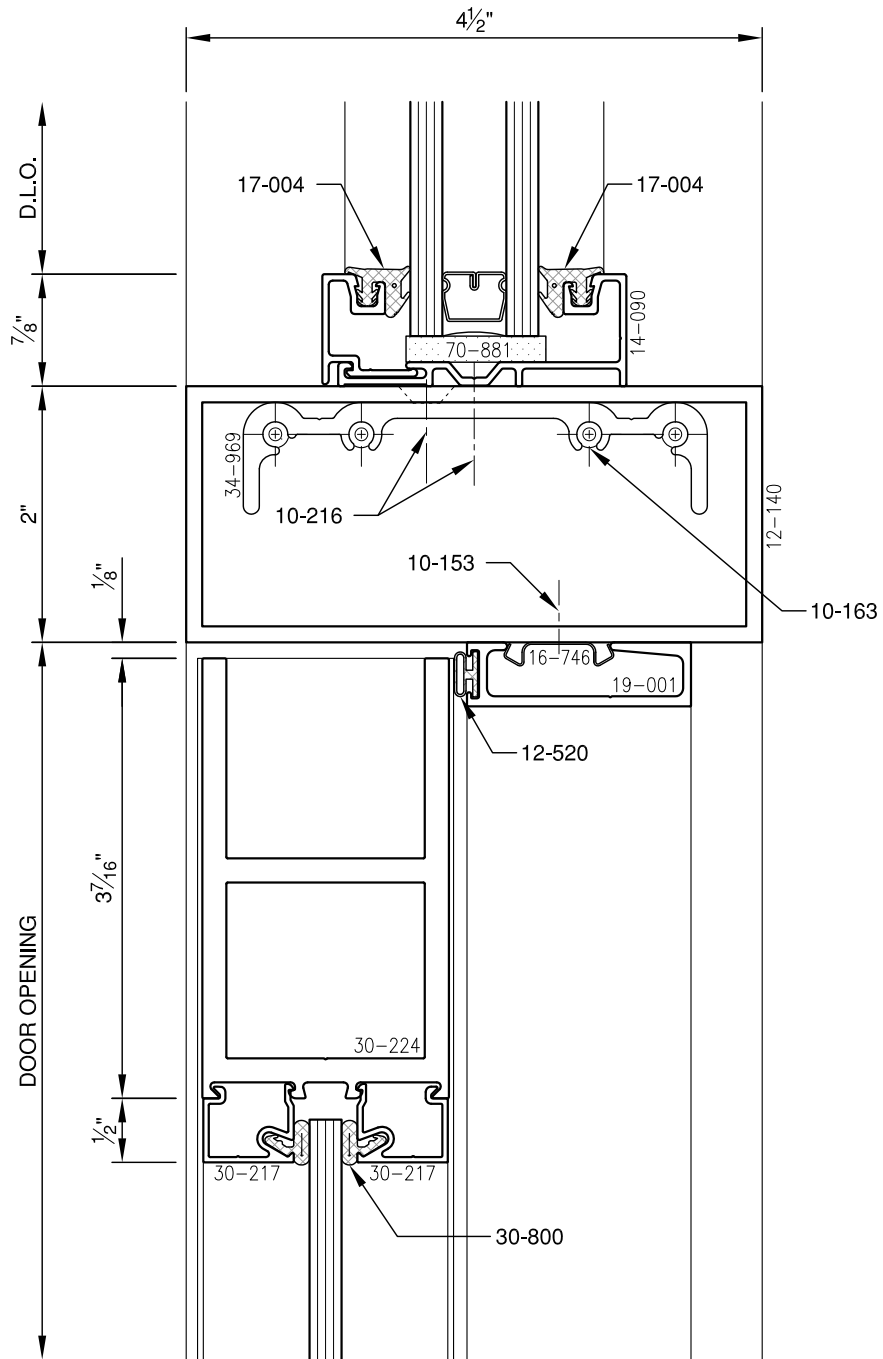

SCALE: 3/4

PITTC® ARCHITECTURAL METALS, INC.

1530 Landmeier Road Elk Grove Village, IL 60007 847-593-3131 fax: 847-593-9946