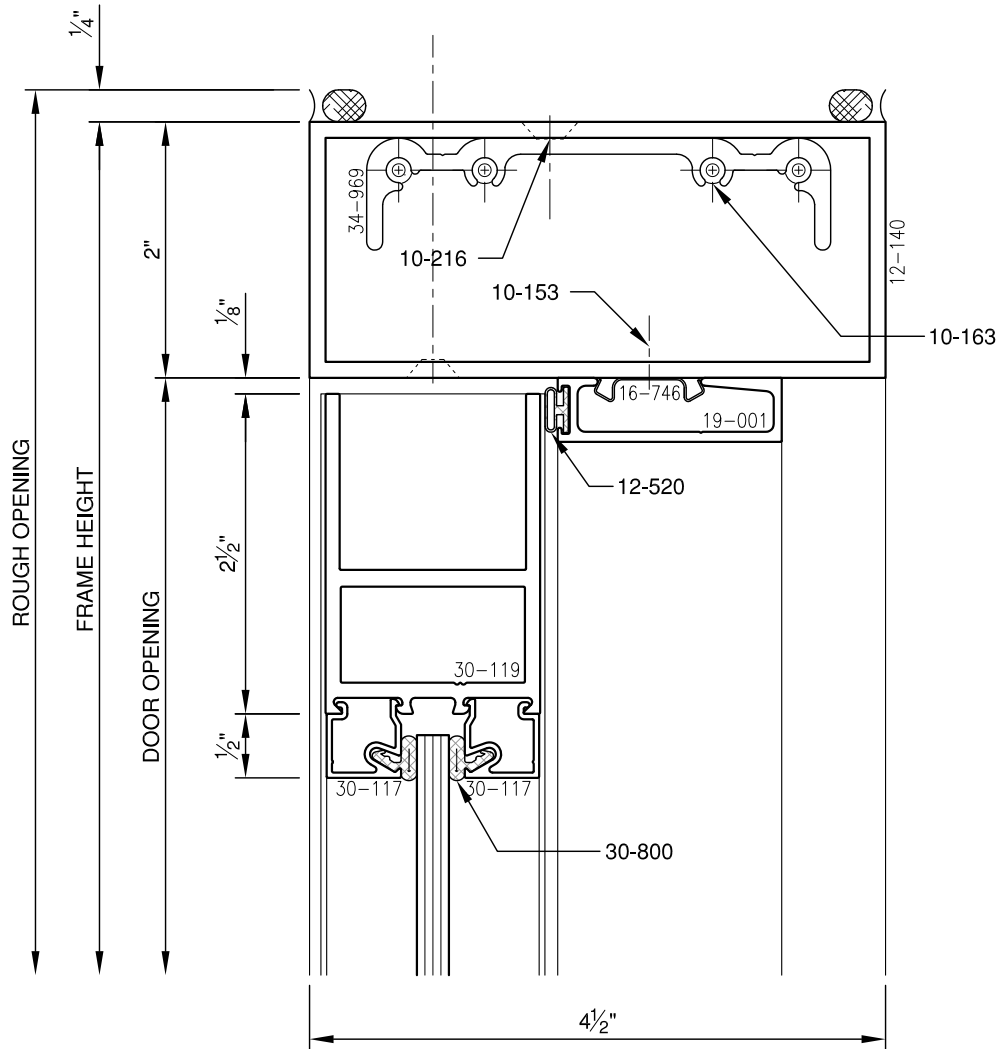

SCALE: 3/4

SCALE: 3/4

**PITTC<sup>®</sup>** ARCHITECTURAL METALS, INC.

1530 Landmeier Road Elk Grove Village, IL 60007 847-593-3131 fax: 847-593-9946

SCALE: 3/4

SCALE: 3/4

**PITTO®** ARCHITECTURAL METALS, INC.