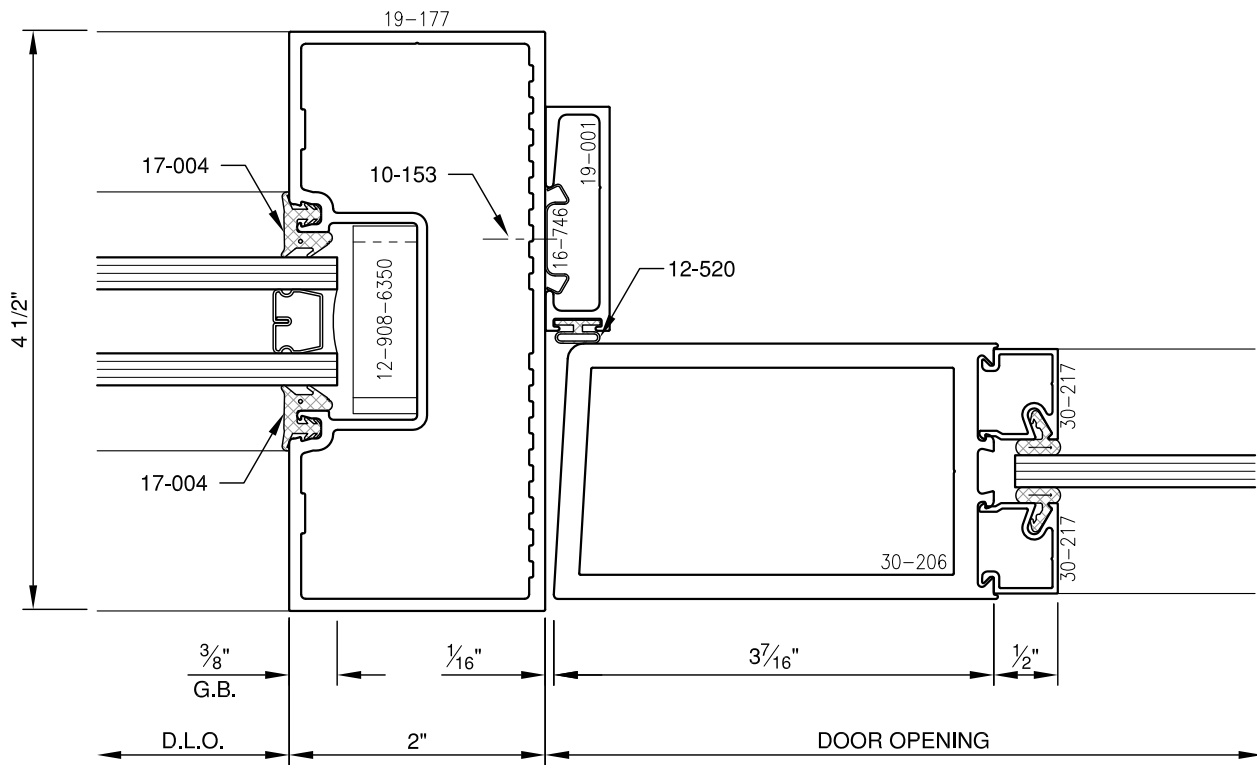

SCALE: 3/4

**PITTC<sup>®</sup>** ARCHITECTURAL METALS, INC.

1530 Landmeier Road Elk Grove Village, IL 60007 847-593-3131 fax: 847-593-9946

SCALE: 3/4

**PITTO®** ARCHITECTURAL METALS, INC.

1530 Landmeier Road Elk Grove Village, IL 60007 847-593-3131 fax: 847-593-9946