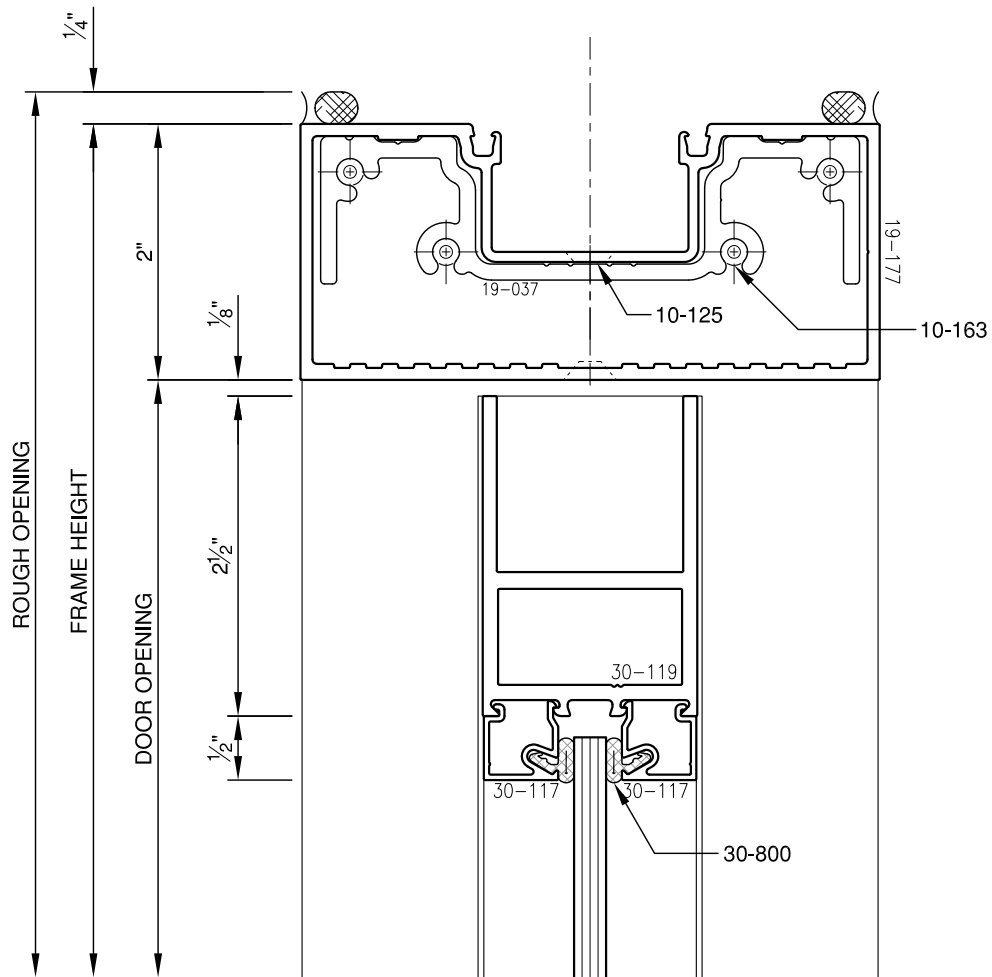

SCALE: 3/4

PITTO® ARCHITECTURAL METALS, INC.

1530 Landmeier Road Elk Grove Village, IL 60007 847-593-3131 fax: 847-593-9946