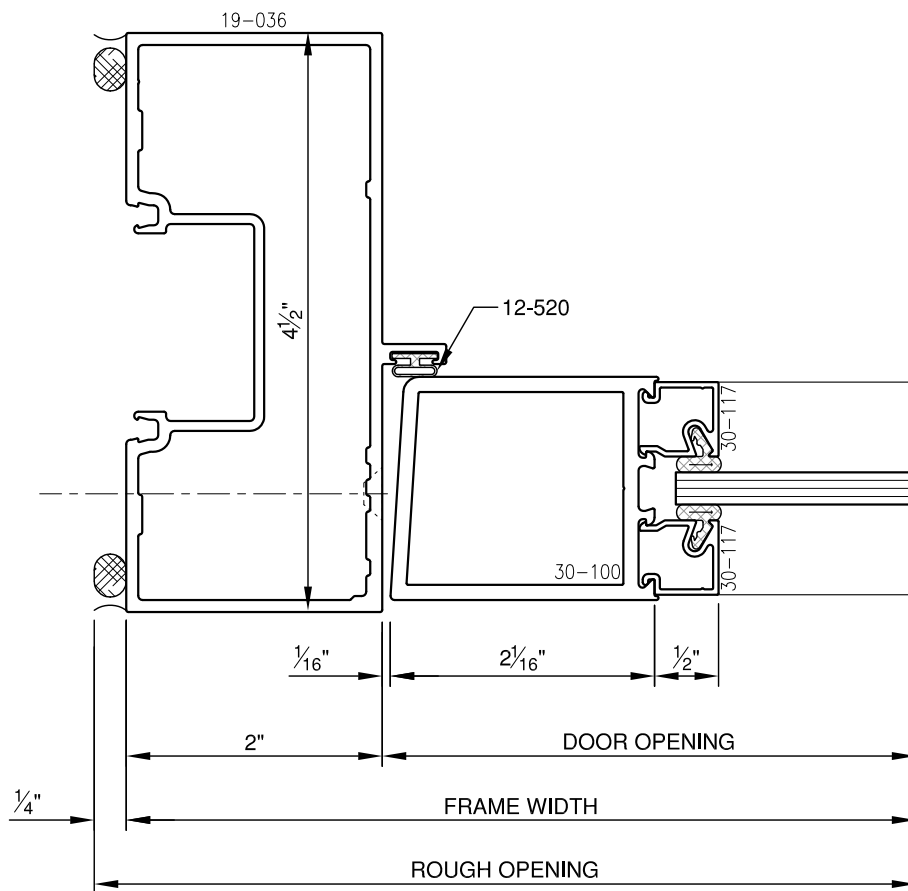

SCALE: 3/4

SCALE: 3/4

**PITTO**<sup>®</sup> ARCHITECTURAL METALS, INC.

1530 Landmeier Road Elk Grove Village, IL 60007 847-593-3131 fax: 847-593-9946

SCALE: 3/4

**PITTO**® ARCHITECTURAL METALS, INC.

1530 Landmeier Road Elk Grove Village, IL 60007 847-593-3131 fax: 847-593-9946