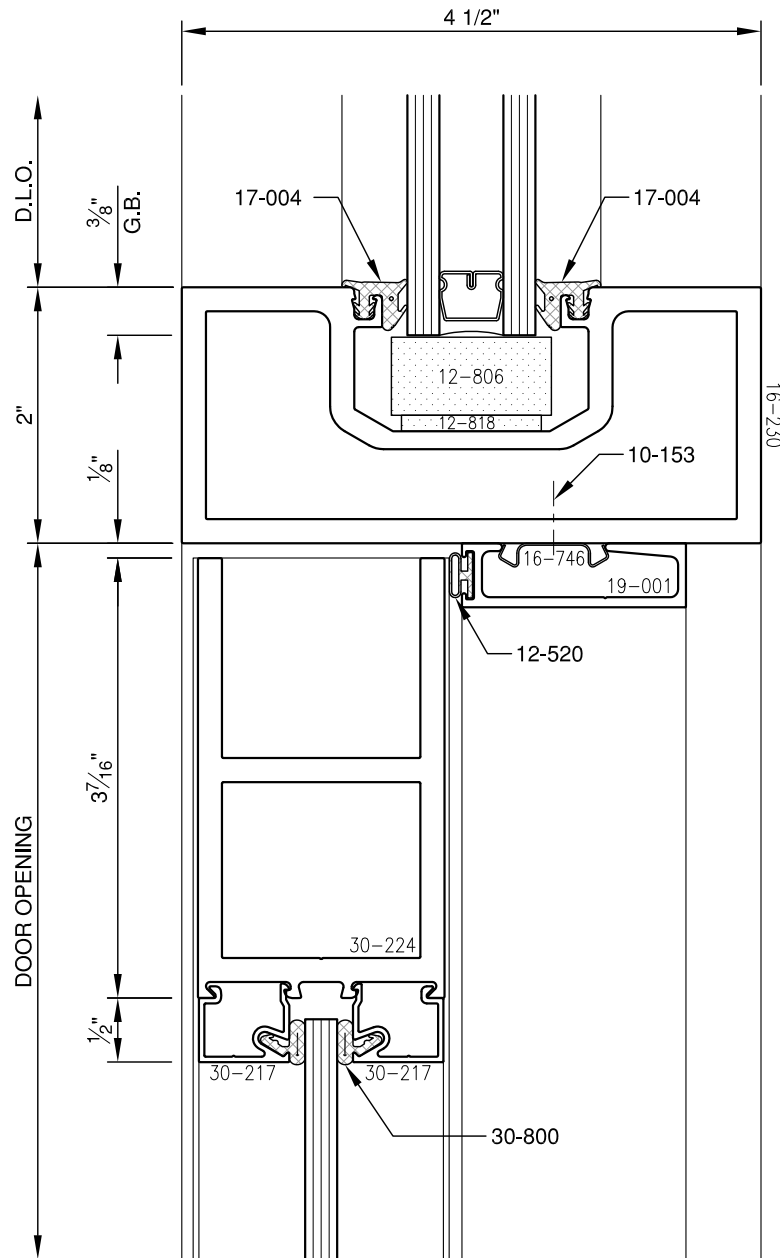

SCALE: 3/4

SCALE: 3/4

**PITTC<sup>®</sup>** ARCHITECTURAL METALS, INC.

1530 Landmeier Road Elk Grove Village, IL 60007 847-593-3131 fax: 847-593-9946

SCALE: 3/4

**PITTC<sup>®</sup>** ARCHITECTURAL METALS, INC.