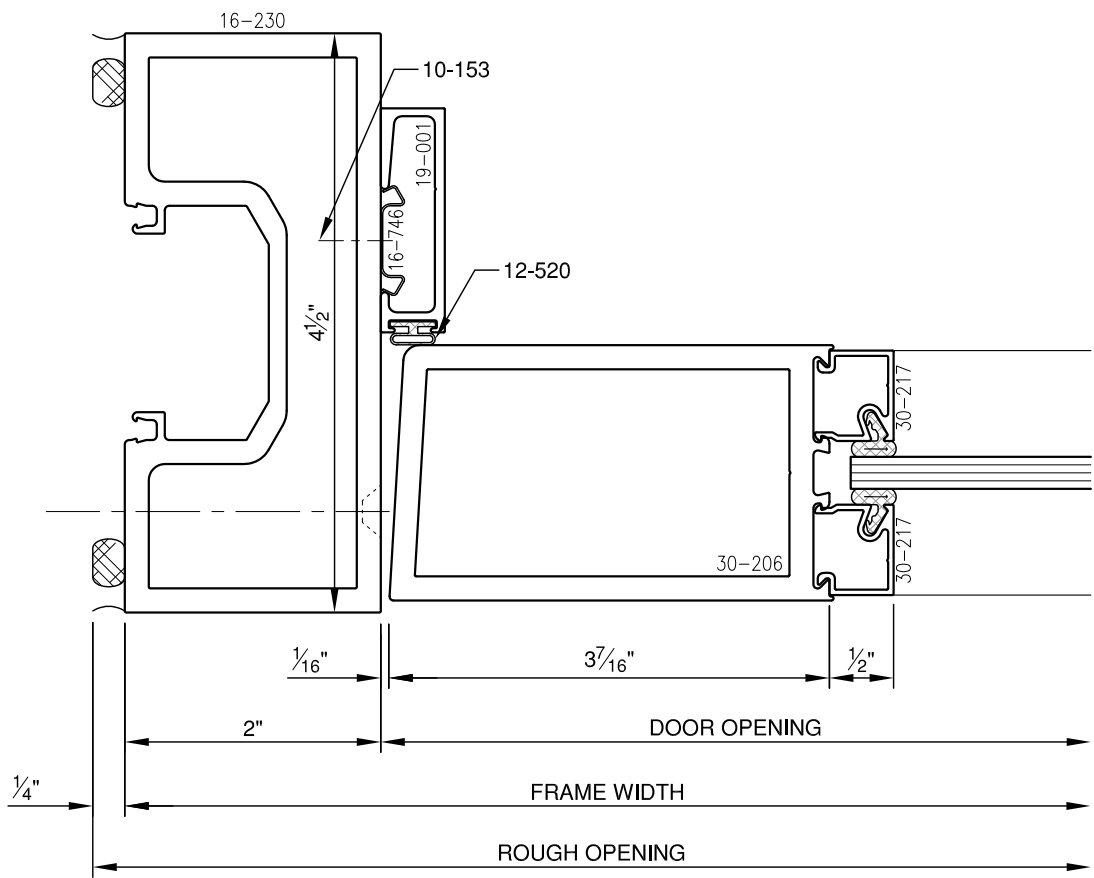

SCALE: 3/4

SCALE: 3/4

**PITTC<sup>®</sup>** ARCHITECTURAL METALS, INC.

1530 Landmeier Road Elk Grove Village, IL 60007 847-593-3131 fax: 847-593-9946

SCALE: 3/4