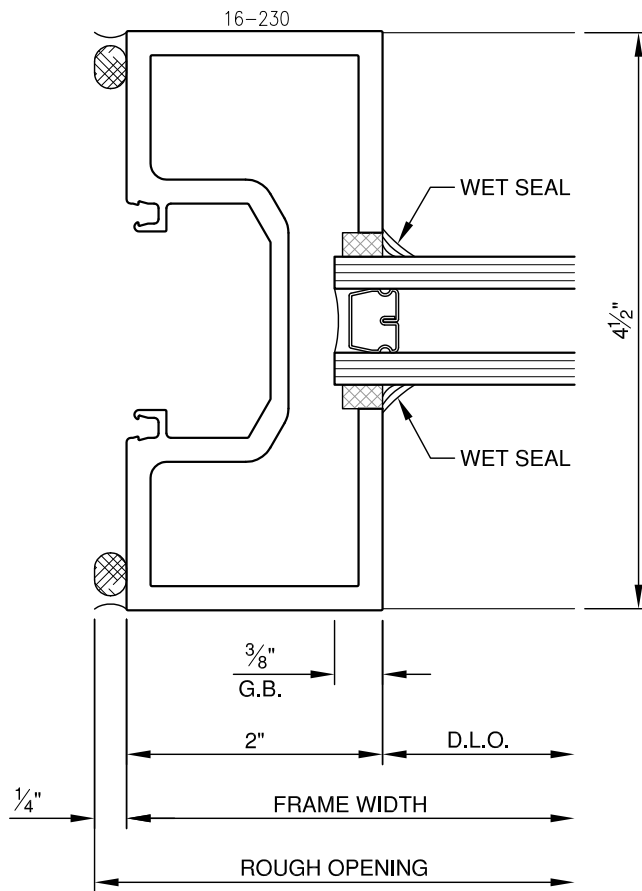

SCALE: 3/4

SCALE: 3/4

SCALE: 3/4

**PITTC<sup>®</sup>** ARCHITECTURAL METALS, INC.

1530 Landmeier Road Elk Grove Village, IL 60007 847-593-3131 fax: 847-593-9946

SCALE: 3/4

**PITTC<sup>®</sup>** ARCHITECTURAL METALS, INC.