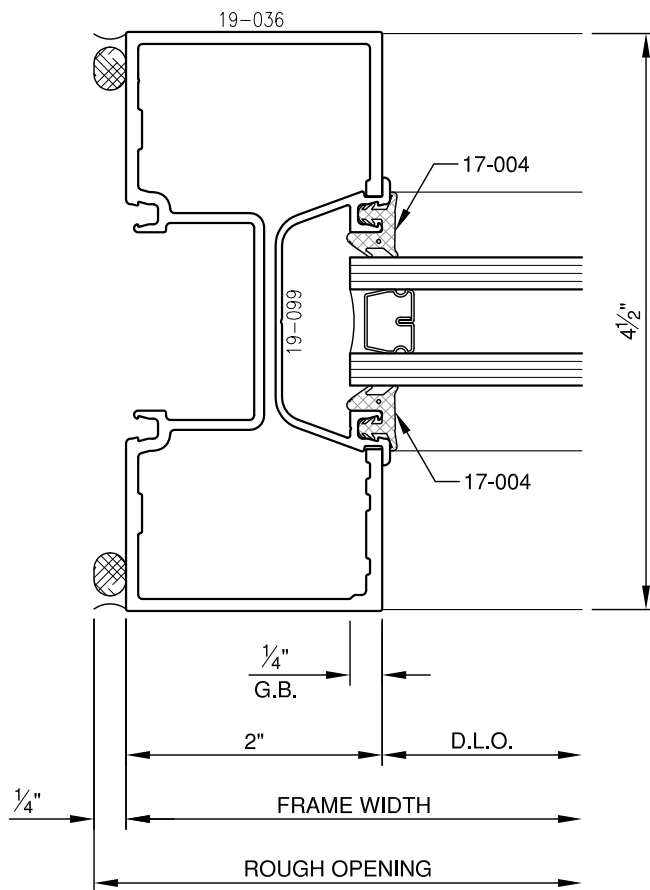

SCALE: 3/4

SCALE: 3/4

SCALE: 3/4

**PITTC<sup>®</sup>** ARCHITECTURAL METALS, INC.

1530 Landmeier Road Elk Grove Village, IL 60007 847-593-3131 fax: 847-593-9946

SCALE: 3/4

**PITTC<sup>®</sup>** ARCHITECTURAL METALS, INC.