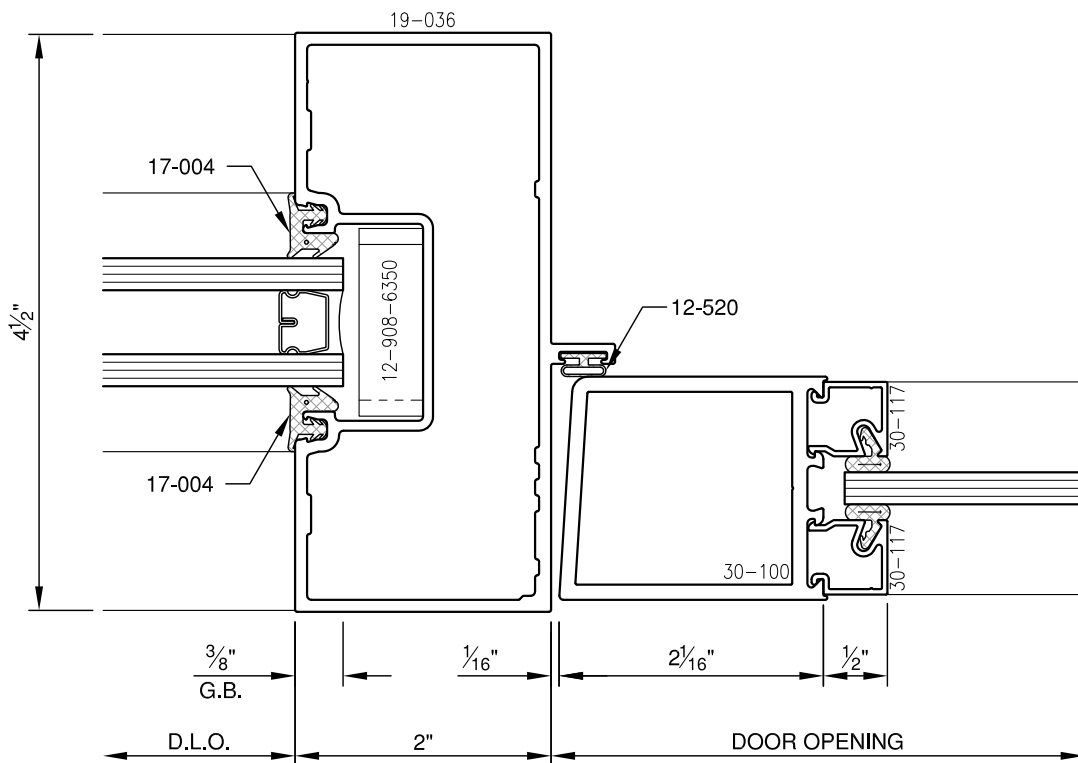

SCALE: 3/4

SCALE: 3/4

**PITTO**<sup>®</sup> ARCHITECTURAL METALS, INC.

1530 Landmeier Road Elk Grove Village, IL 60007 847-593-3131 fax: 847-593-9946

SCALE: 3/4

**PITTO**® ARCHITECTURAL METALS, INC.

1530 Landmeier Road Elk Grove Village, IL 60007 847-593-3131 fax: 847-593-9946