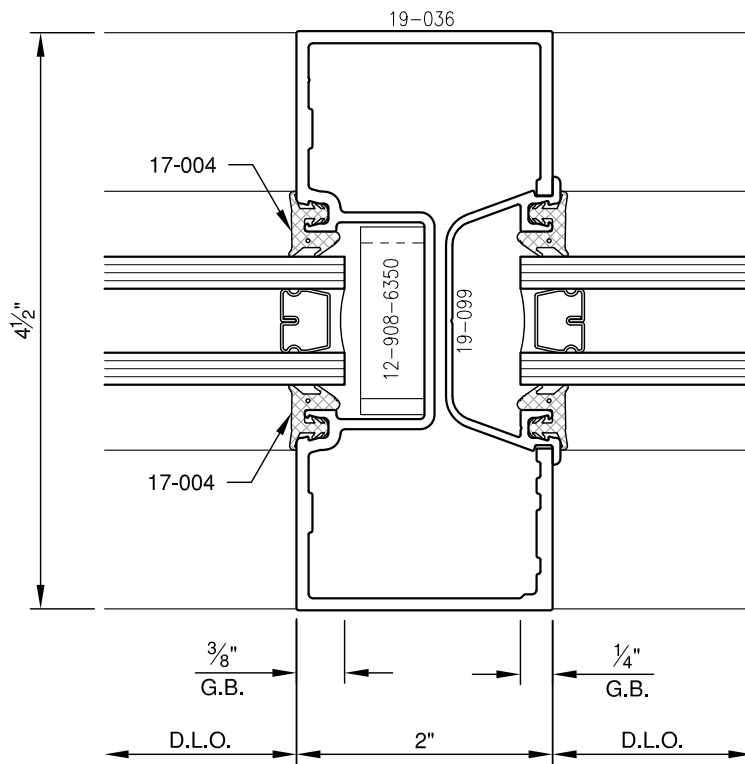

SCALE: 3/4

PITTC® ARCHITECTURAL METALS, INC.

1530 Landmeier Road Elk Grove Village, IL 60007 847-593-3131 fax: 847-593-9946