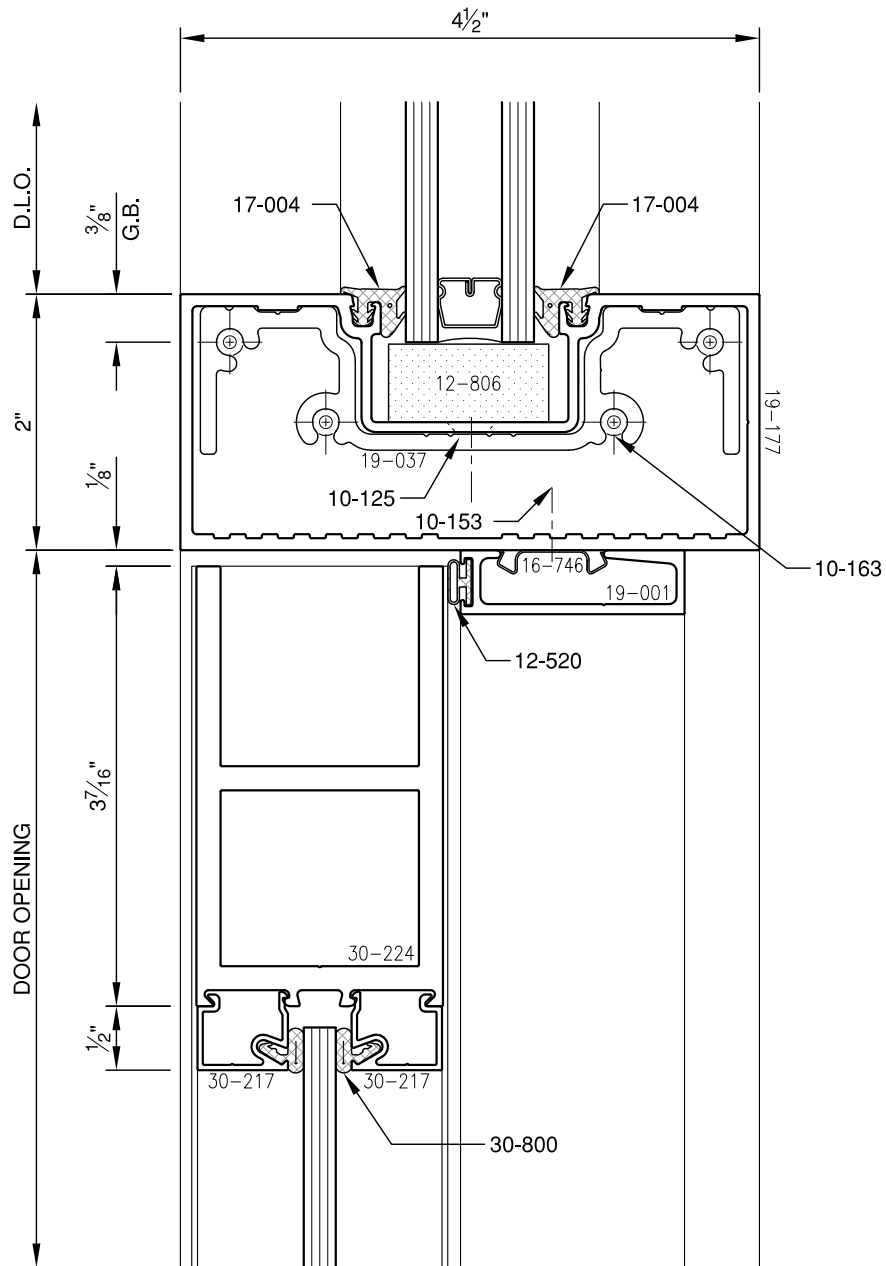

SCALE: 3/4

SCALE: 3/4

**PITTC<sup>®</sup>** ARCHITECTURAL METALS, INC.

1530 Landmeier Road Elk Grove Village, IL 60007 847-593-3131 fax: 847-593-9946

SCALE: 3/4

**PITTC<sup>®</sup>** ARCHITECTURAL METALS, INC.