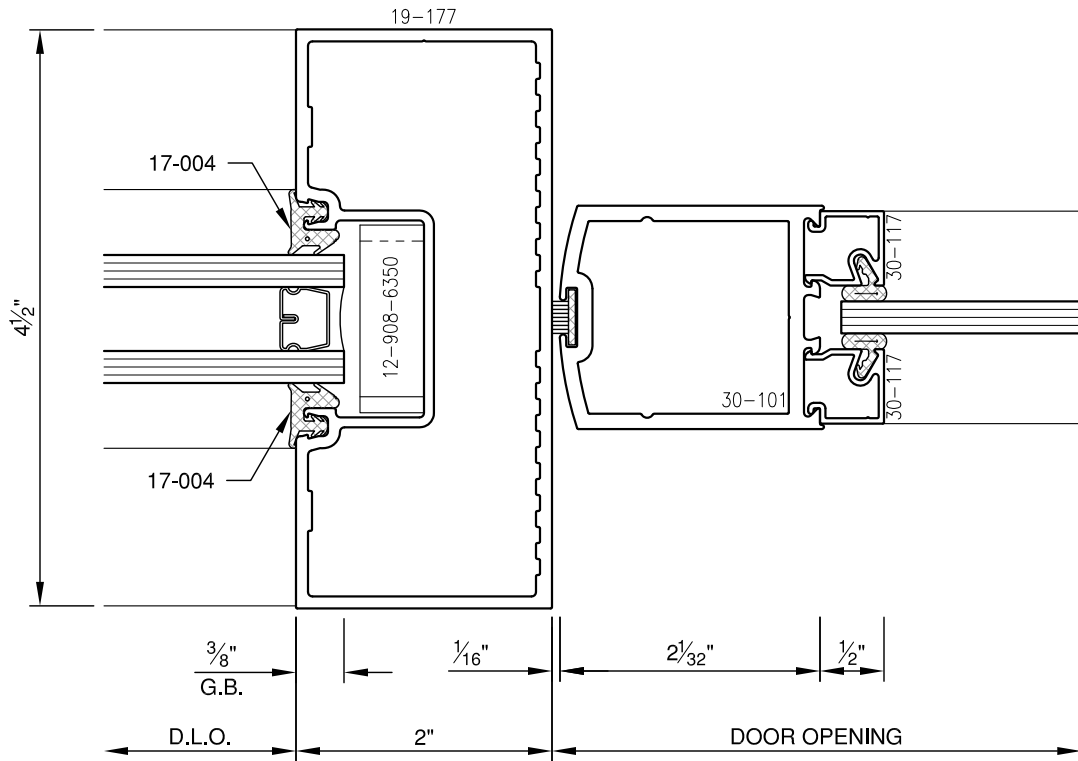

SCALE: 3/4

SCALE: 3/4

SCALE: 3/4

**PITTC<sup>®</sup>** ARCHITECTURAL METALS, INC.

1530 Landmeier Road Elk Grove Village, IL 60007 847-593-3131 fax: 847-593-9946

SCALE: 3/4

**PITTC<sup>®</sup>** ARCHITECTURAL METALS, INC.