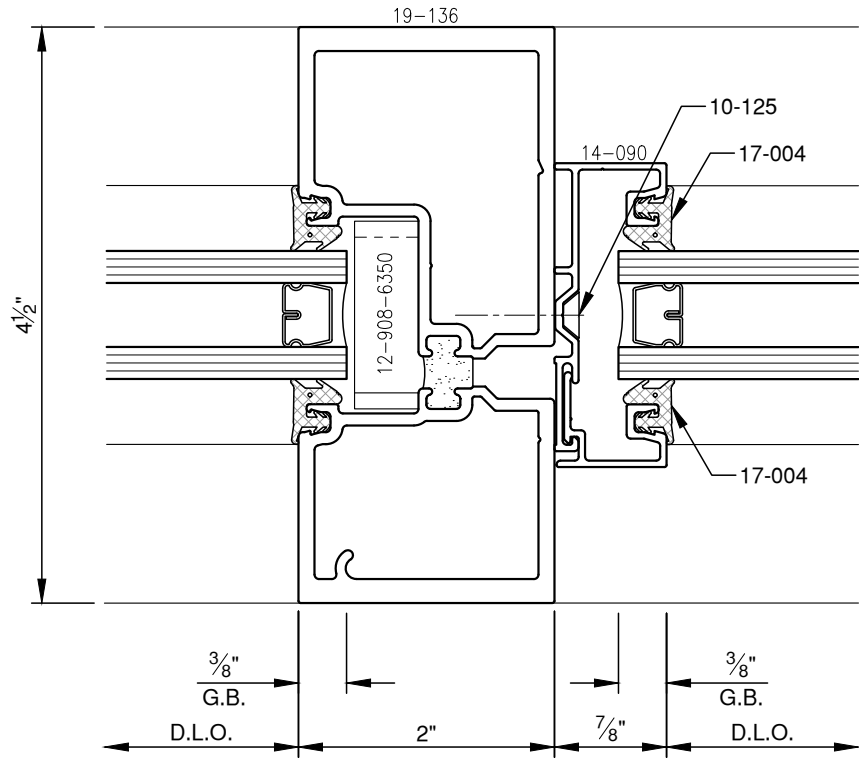

SCALE: 3/4

SCALE: 3/4

SCALE: 3/4

PITTC[®] ARCHITECTURAL METALS, INC.

1530 Landmeier Road Elk Grove Village, IL 60007 847-593-3131 fax: 847-593-9946

SCALE: 3/4

PITTC[®] ARCHITECTURAL METALS, INC.

1530 Landmeier Road Elk Grove Village, IL 60007 847-593-3131 fax: 847-593-9946

SCALE: 3/4

PITTC[®] ARCHITECTURAL METALS, INC.

1530 Landmeier Road Elk Grove Village, IL 60007 847-593-3131 fax: 847-593-9946

SCALE: 3/4

PITTC[®] ARCHITECTURAL METALS, INC.

1530 Landmeier Road Elk Grove Village, IL 60007 847-593-3131 fax: 847-593-9946

SCALE: 3/4