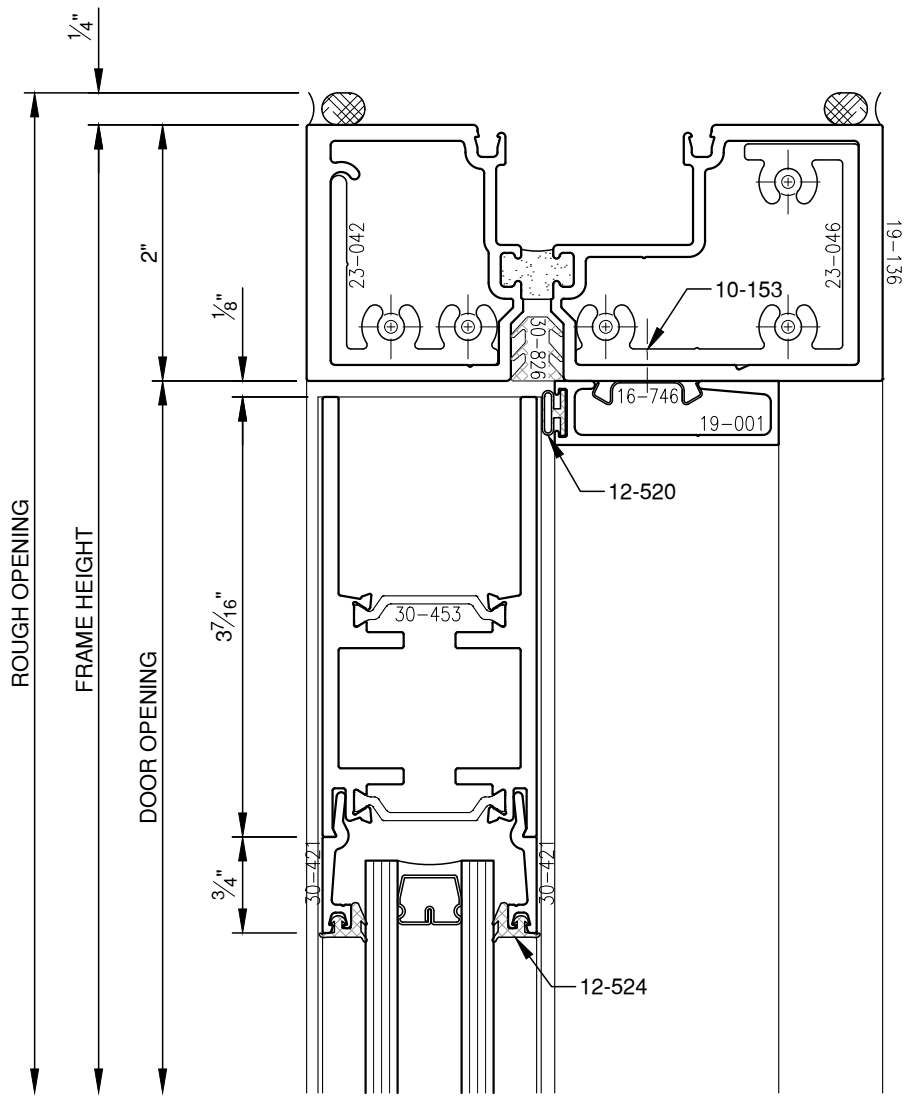

SCALE: 3/4

SCALE: 3/4

SCALE: 3/4

PITTC[®] ARCHITECTURAL METALS, INC.

1530 Landmeier Road Elk Grove Village, IL 60007 847-593-3131 fax: 847-593-9946

SCALE: 3/4

PITTC[®] ARCHITECTURAL METALS, INC.

1530 Landmeier Road Elk Grove Village, IL 60007 847-593-3131 fax: 847-593-9946

SCALE: 3/4