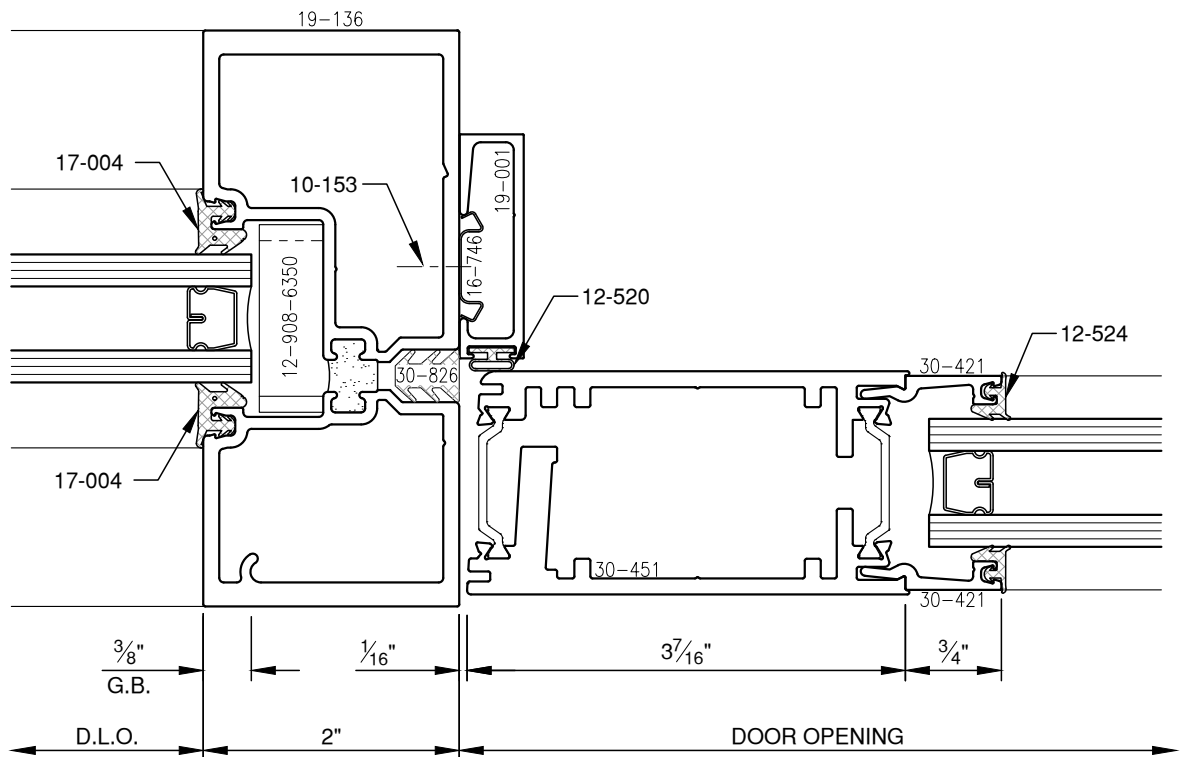

SCALE: 3/4

SCALE: 3/4

SCALE: 3/4

PITTC[®] ARCHITECTURAL METALS, INC.

1530 Landmeier Road Elk Grove Village, IL 60007 847-593-3131 fax: 847-593-9946

SCALE: 3/4

PITTC[®] ARCHITECTURAL METALS, INC.

1530 Landmeier Road Elk Grove Village, IL 60007 847-593-3131 fax: 847-593-9946

SCALE: 3/4