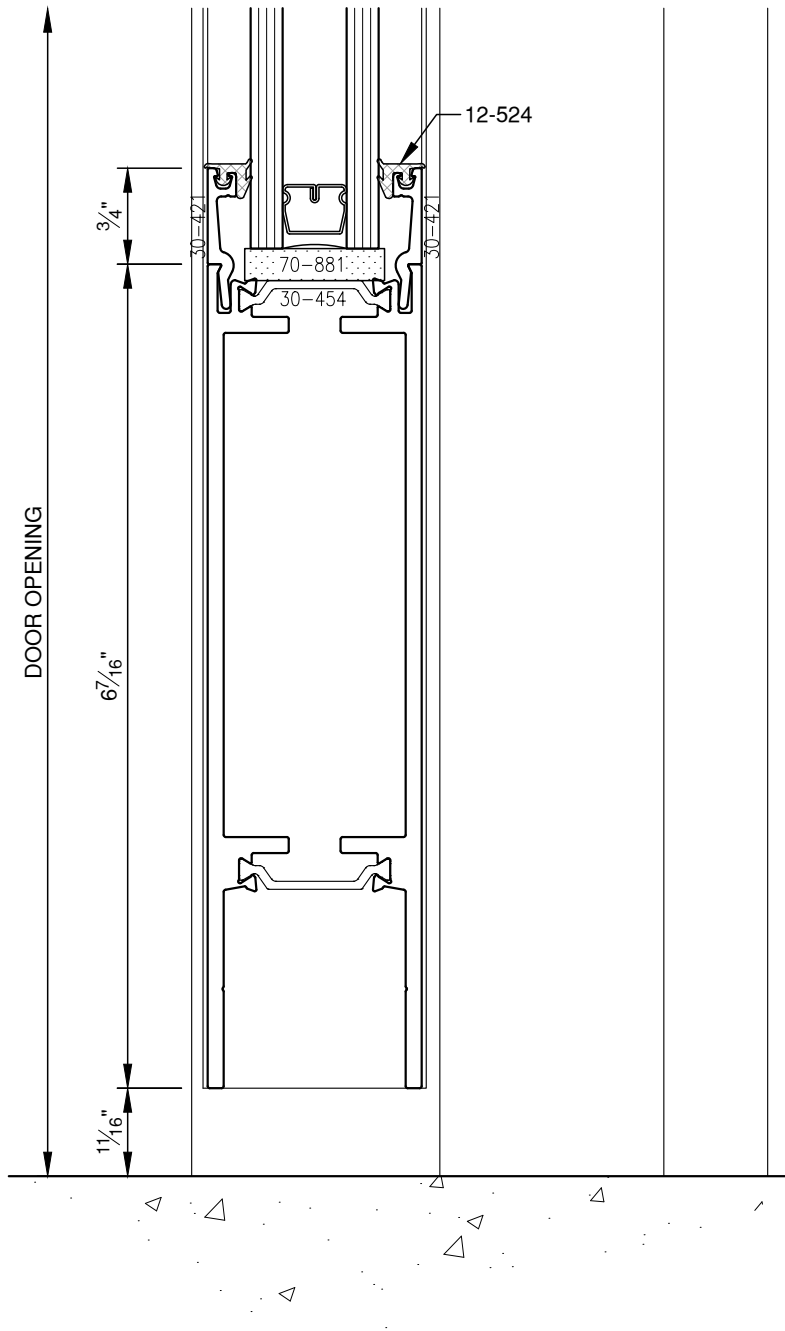

SCALE: 3/4

SCALE: 3/4

SCALE: 3/4

PITTC[®] ARCHITECTURAL METALS, INC.

1530 Landmeier Road Elk Grove Village, IL 60007 847-593-3131 fax: 847-593-9946

SCALE: 3/4

PITTC[®] ARCHITECTURAL METALS, INC.

1530 Landmeier Road Elk Grove Village, IL 60007 847-593-3131 fax: 847-593-9946

SCALE: 3/4