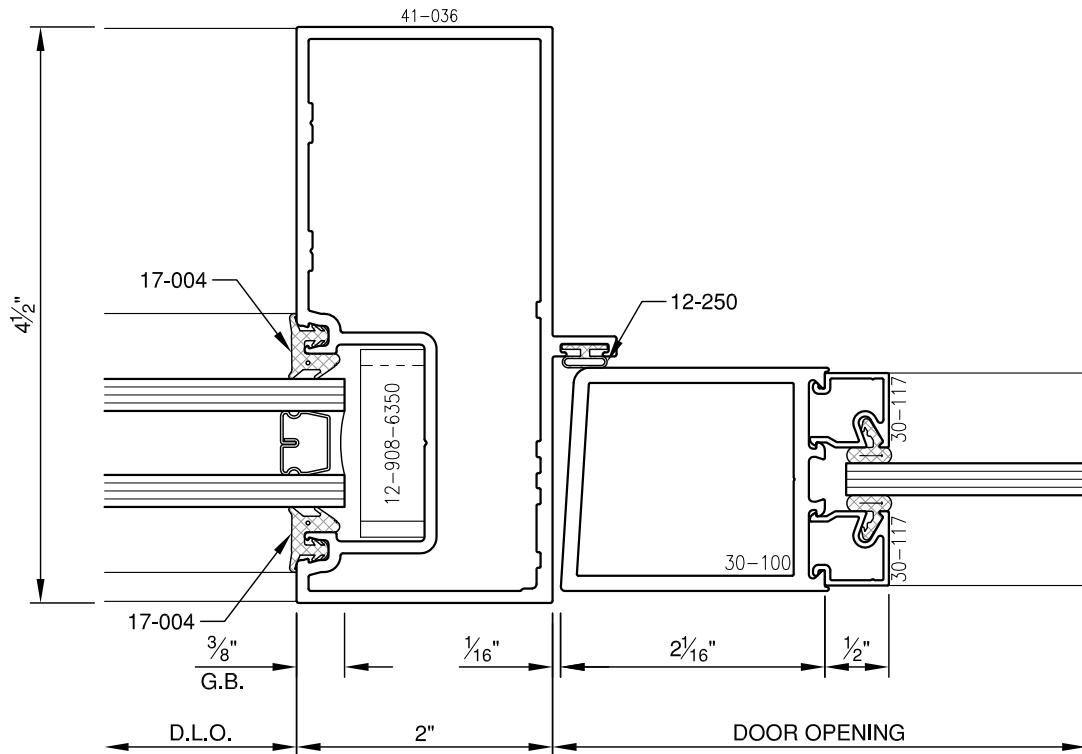

SCALE: 3/4

SCALE: 3/4

PITTO® ARCHITECTURAL METALS, INC.

1530 Landmeier Road Elk Grove Village, IL 60007 847-593-3131 fax: 847-593-9946

SCALE: 3/4

SCALE: 3/4

PITTO® ARCHITECTURAL METALS, INC.

1530 Landmeier Road Elk Grove Village, IL 60007 847-593-3131 fax: 847-593-9946