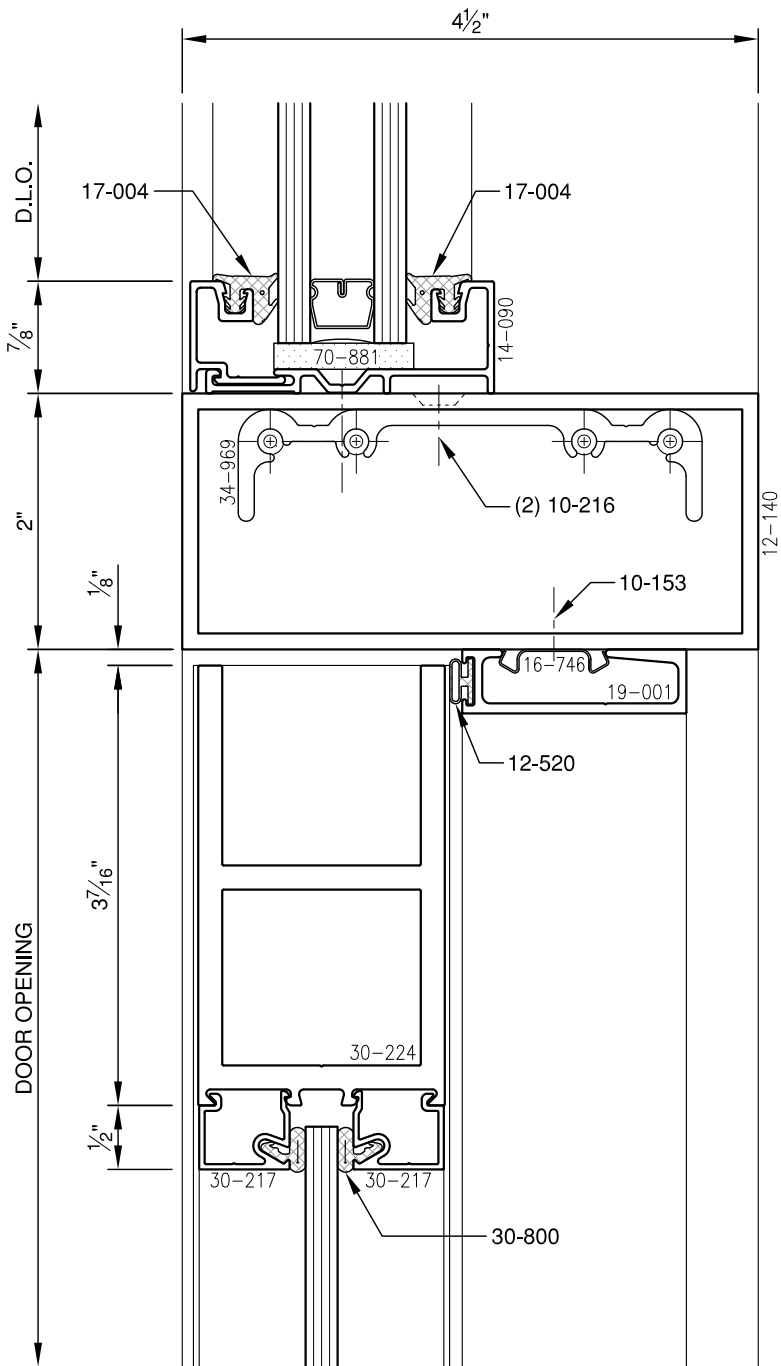

SCALE: 3/4

SCALE: 3/4

PITTC[®] ARCHITECTURAL METALS, INC.

1530 Landmeier Road Elk Grove Village, IL 60007 847-593-3131 fax: 847-593-9946

SCALE: 3/4

PITTC[®] ARCHITECTURAL METALS, INC.

1530 Landmeier Road Elk Grove Village, IL 60007 847-593-3131 fax: 847-593-9946