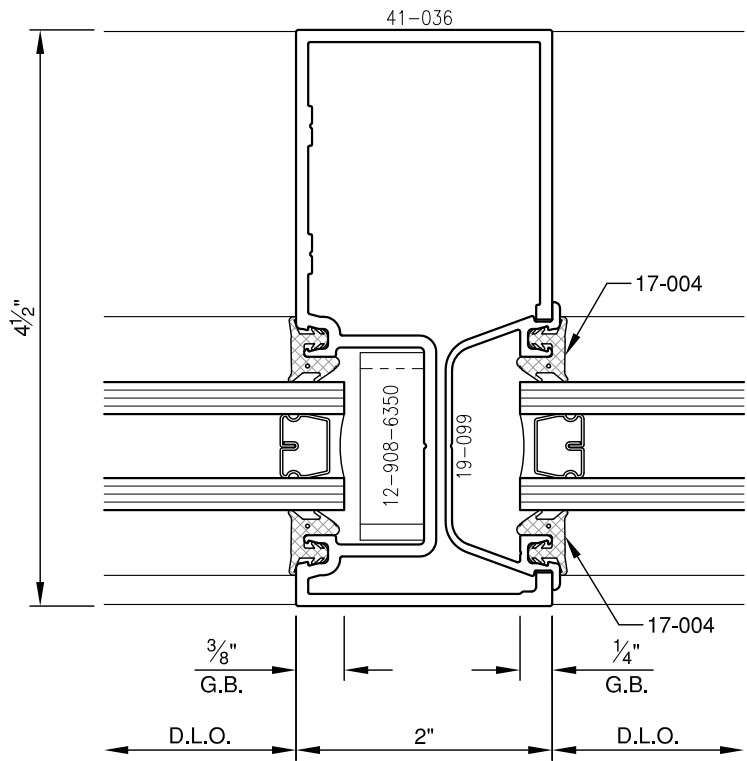

SCALE: 3/4

PITTC® ARCHITECTURAL METALS, INC.

1530 Landmeier Road Elk Grove Village, IL 60007 847-593-3131 fax: 847-593-9946