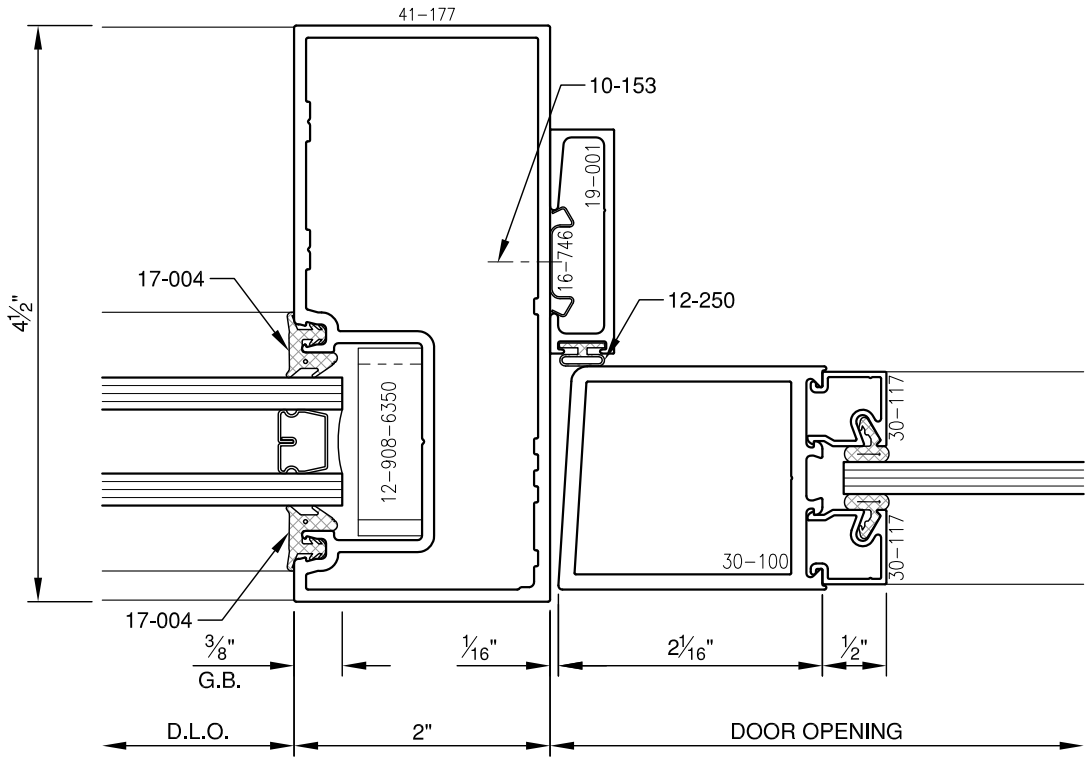

SCALE: 3/4

SCALE: 3/4

PITTO® ARCHITECTURAL METALS, INC.

1530 Landmeier Road Elk Grove Village, IL 60007 847-593-3131 fax: 847-593-9946

SCALE: 3/4

SCALE: 3/4

PITTO® ARCHITECTURAL METALS, INC.

1530 Landmeier Road Elk Grove Village, IL 60007 847-593-3131 fax: 847-593-9946