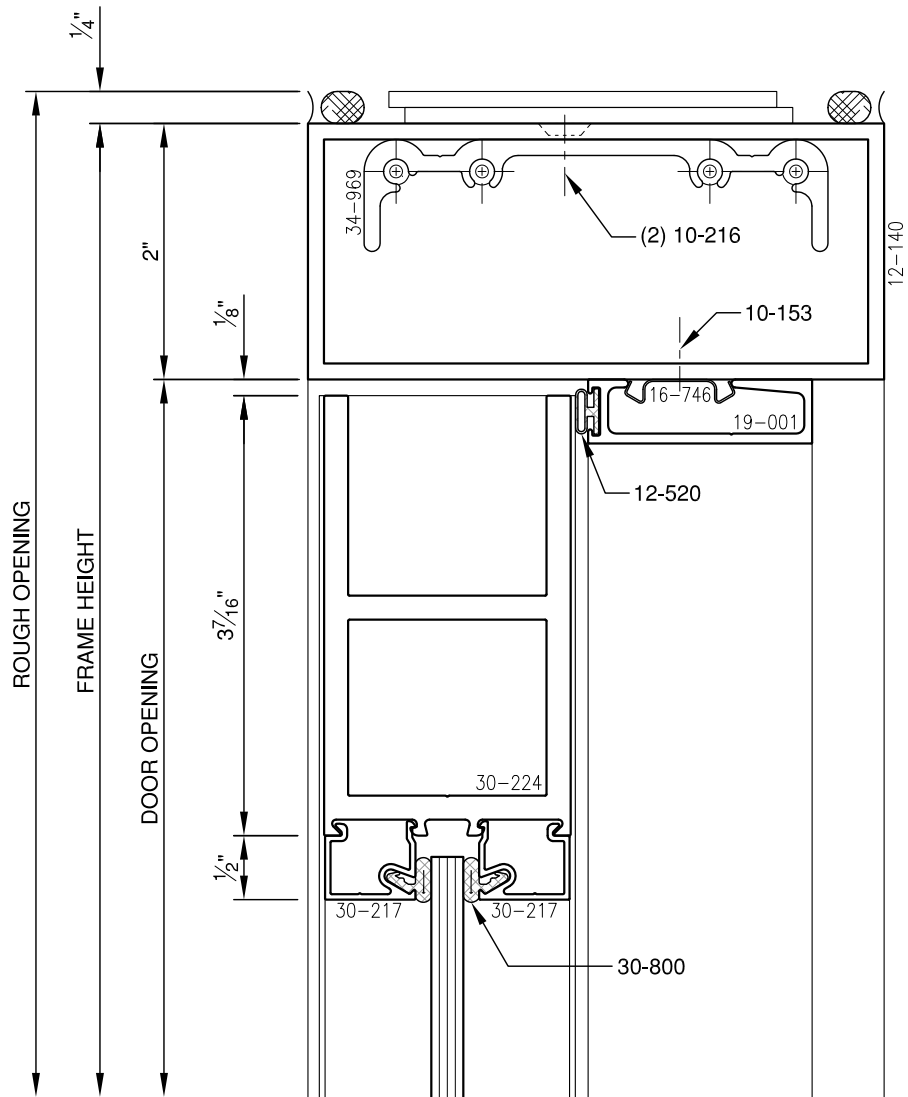

SCALE: 3/4

PITTC® ARCHITECTURAL METALS, INC.

1530 Landmeier Road Elk Grove Village, IL 60007 847-593-3131 fax: 847-593-9946