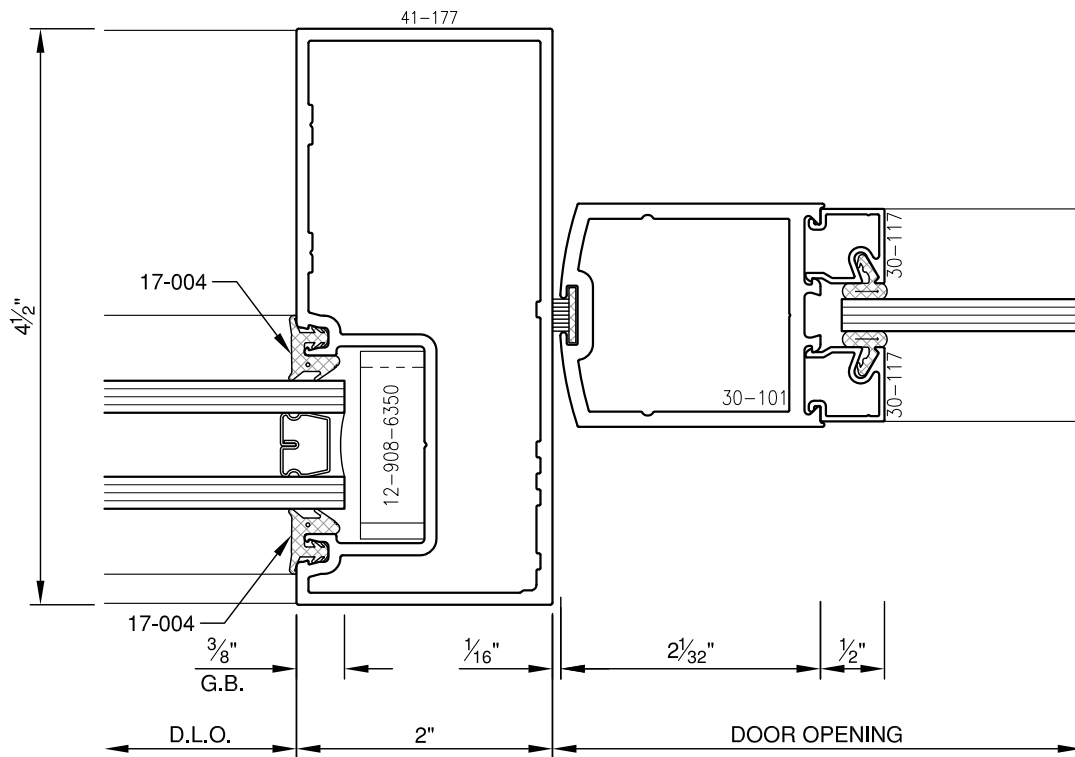

SCALE: 3/4

SCALE: 3/4

PITTC[®] ARCHITECTURAL METALS, INC.

1530 Landmeier Road Elk Grove Village, IL 60007 847-593-3131 fax: 847-593-9946

SCALE: 3/4

SCALE: 3/4

PITTC[®] ARCHITECTURAL METALS, INC.

1530 Landmeier Road Elk Grove Village, IL 60007 847-593-3131 fax: 847-593-9946