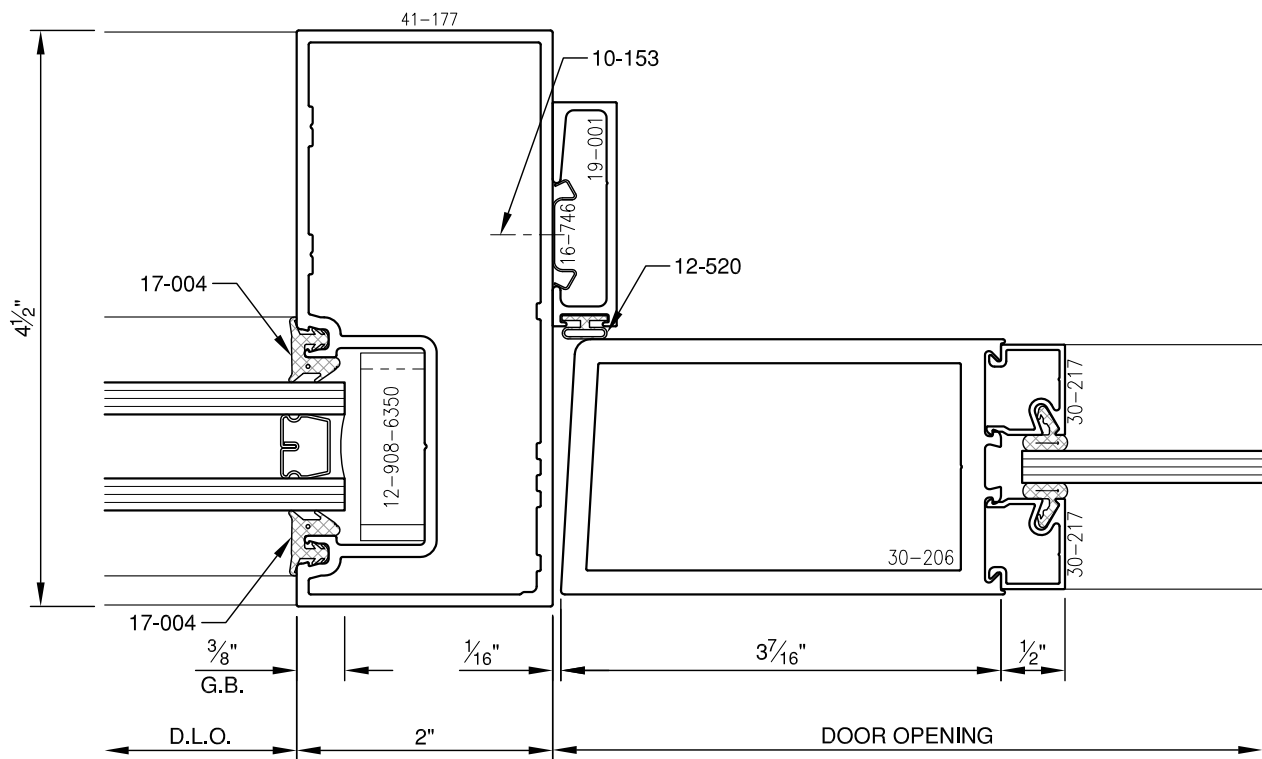

SCALE: 3/4

PITTC[®] ARCHITECTURAL METALS, INC.

1530 Landmeier Road Elk Grove Village, IL 60007 847-593-3131 fax: 847-593-9946

SCALE: 3/4

PITTC[®] ARCHITECTURAL METALS, INC.

1530 Landmeier Road Elk Grove Village, IL 60007 847-593-3131 fax: 847-593-9946