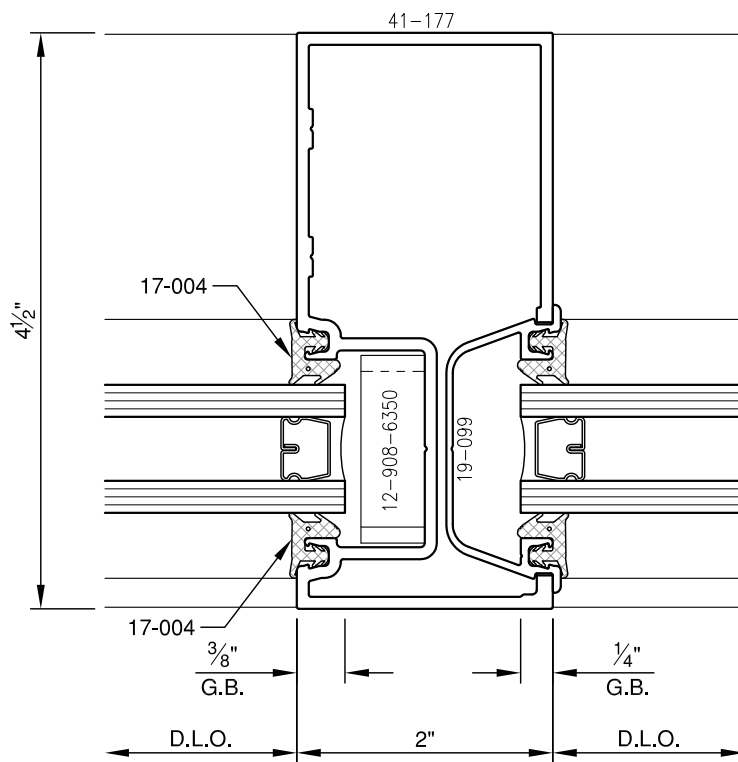

SCALE: 3/4

PITTC® ARCHITECTURAL METALS, INC.

1530 Landmeier Road Elk Grove Village, IL 60007 847-593-3131 fax: 847-593-9946