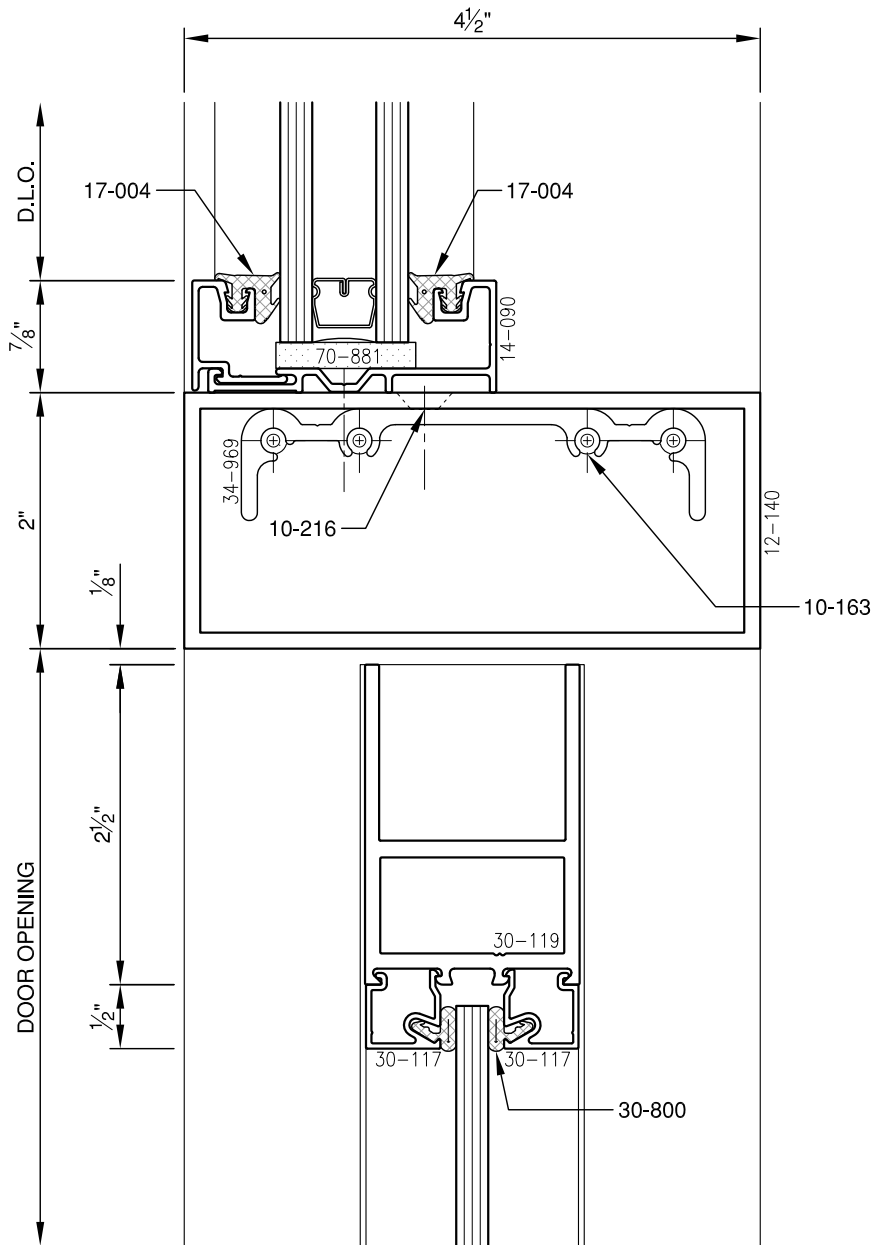

SCALE: 3/4

SCALE: 3/4

PITTO® ARCHITECTURAL METALS, INC.

1530 Landmeier Road Elk Grove Village, IL 60007 847-593-3131 fax: 847-593-9946

SCALE: 3/4

SCALE: 3/4

PITTO® ARCHITECTURAL METALS, INC.

1530 Landmeier Road Elk Grove Village, IL 60007 847-593-3131 fax: 847-593-9946