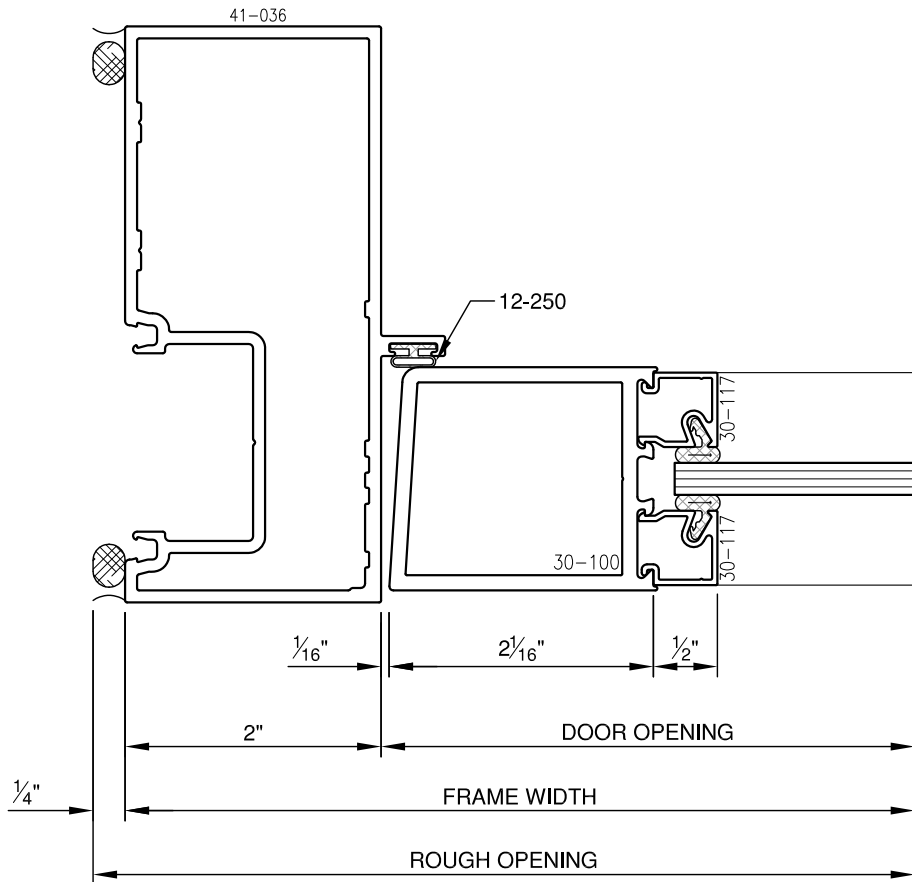

SCALE: 3/4

SCALE: 3/4

PITTO® ARCHITECTURAL METALS, INC.

1530 Landmeier Road Elk Grove Village, IL 60007 847-593-3131 fax: 847-593-9946

SCALE: 3/4

SCALE: 3/4

PITTO® ARCHITECTURAL METALS, INC.

1530 Landmeier Road Elk Grove Village, IL 60007 847-593-3131 fax: 847-593-9946