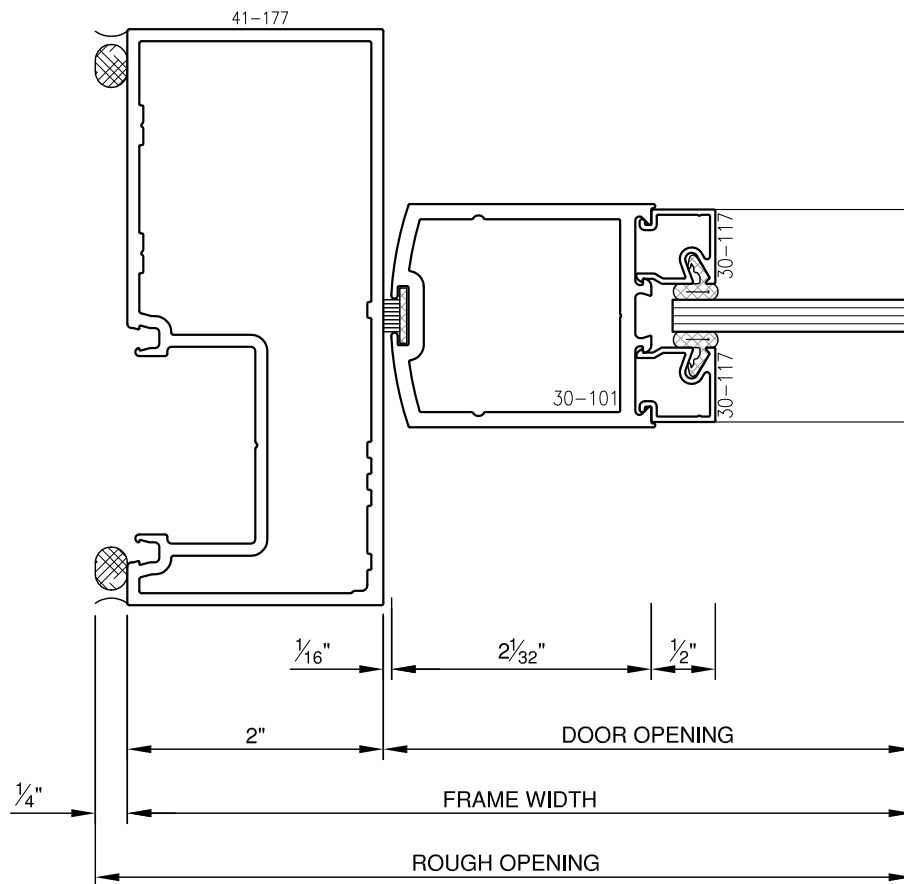

SCALE: 3/4

SCALE: 3/4

PITTC[®] ARCHITECTURAL METALS, INC.

1530 Landmeier Road Elk Grove Village, IL 60007 847-593-3131 fax: 847-593-9946

SCALE: 3/4

SCALE: 3/4

PITTC[®] ARCHITECTURAL METALS, INC.

1530 Landmeier Road Elk Grove Village, IL 60007 847-593-3131 fax: 847-593-9946