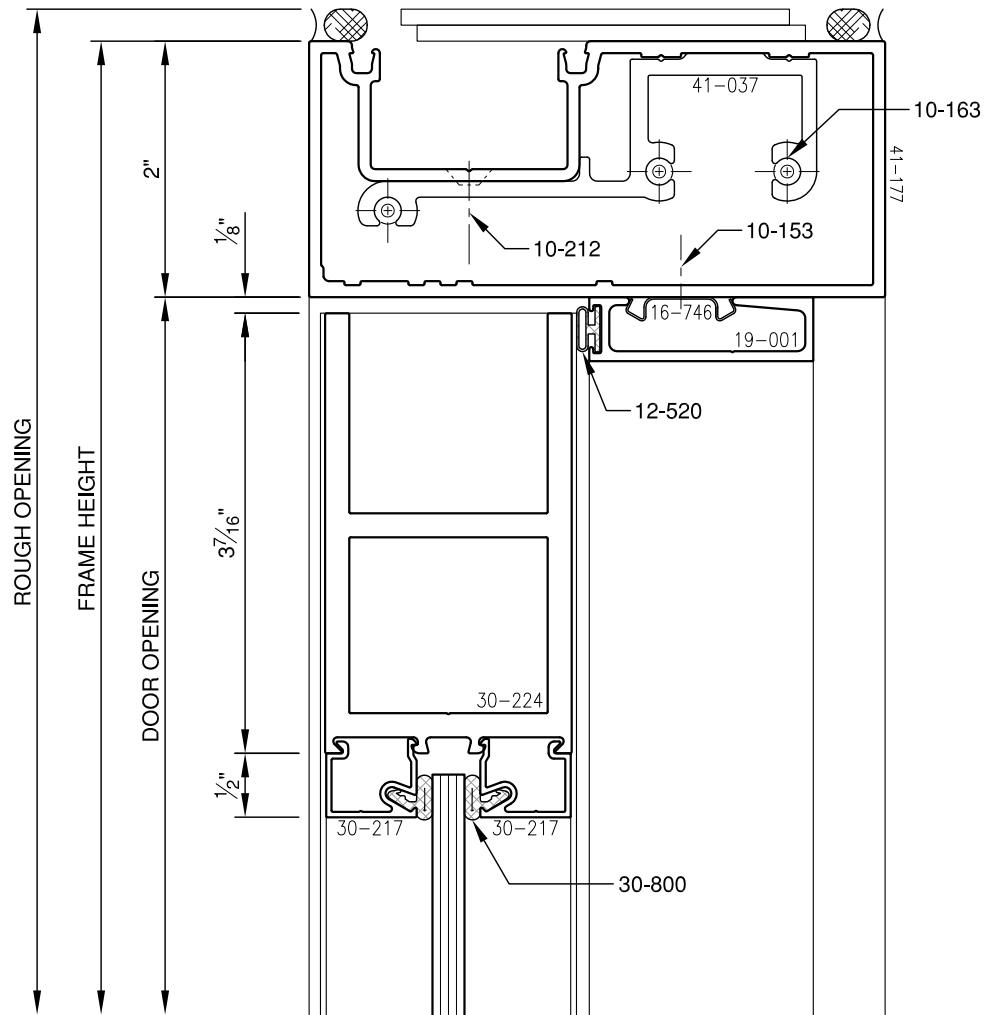

SCALE: 3/4

SCALE: 3/4

PITTC[®] ARCHITECTURAL METALS, INC.

1530 Landmeier Road Elk Grove Village, IL 60007 847-593-3131 fax: 847-593-9946

SCALE: 3/4

PITTC[®] ARCHITECTURAL METALS, INC.

1530 Landmeier Road Elk Grove Village, IL 60007 847-593-3131 fax: 847-593-9946