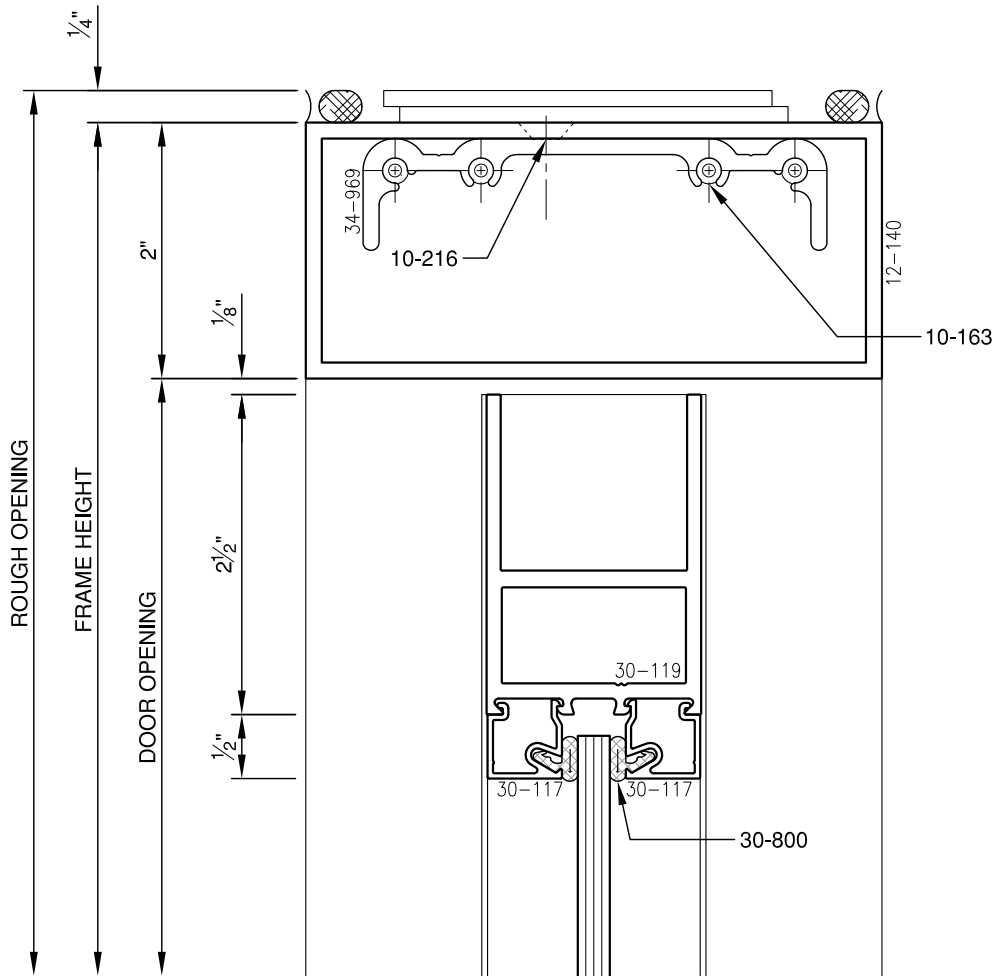

SCALE: 3/4

SCALE: 3/4

PITTO® ARCHITECTURAL METALS, INC.

1530 Landmeier Road Elk Grove Village, IL 60007 847-593-3131 fax: 847-593-9946

SCALE: 3/4

SCALE: 3/4

PITTO® ARCHITECTURAL METALS, INC.

1530 Landmeier Road Elk Grove Village, IL 60007 847-593-3131 fax: 847-593-9946