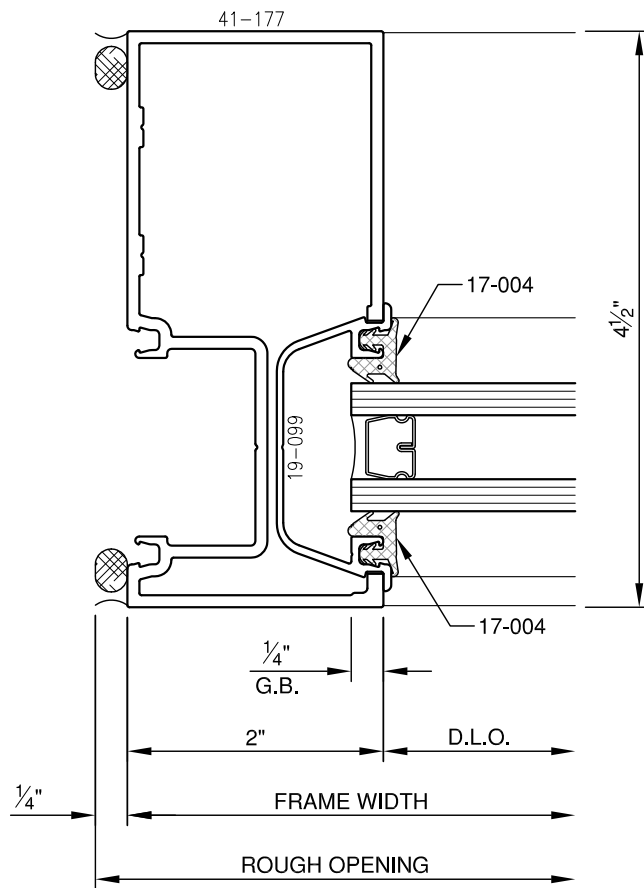

SCALE: 3/4

SCALE: 3/4

PITTC[®] ARCHITECTURAL METALS, INC.

1530 Landmeier Road Elk Grove Village, IL 60007 847-593-3131 fax: 847-593-9946

SCALE: 3/4

PITTC[®] ARCHITECTURAL METALS, INC.

1530 Landmeier Road Elk Grove Village, IL 60007 847-593-3131 fax: 847-593-9946