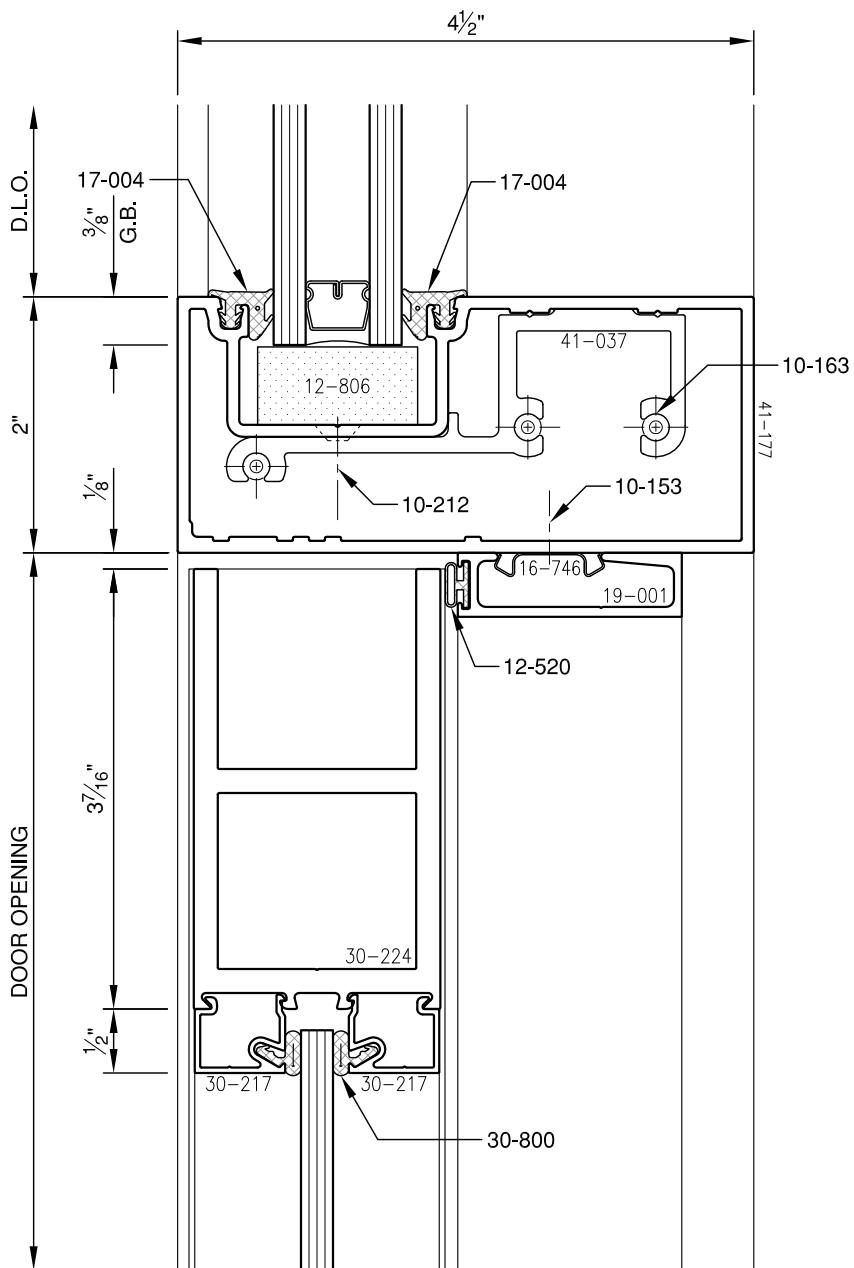

SCALE: 3/4

SCALE: 3/4

PITTC[®] ARCHITECTURAL METALS, INC.

1530 Landmeier Road Elk Grove Village, IL 60007 847-593-3131 fax: 847-593-9946

SCALE: 3/4

PITTC[®] ARCHITECTURAL METALS, INC.

1530 Landmeier Road Elk Grove Village, IL 60007 847-593-3131 fax: 847-593-9946