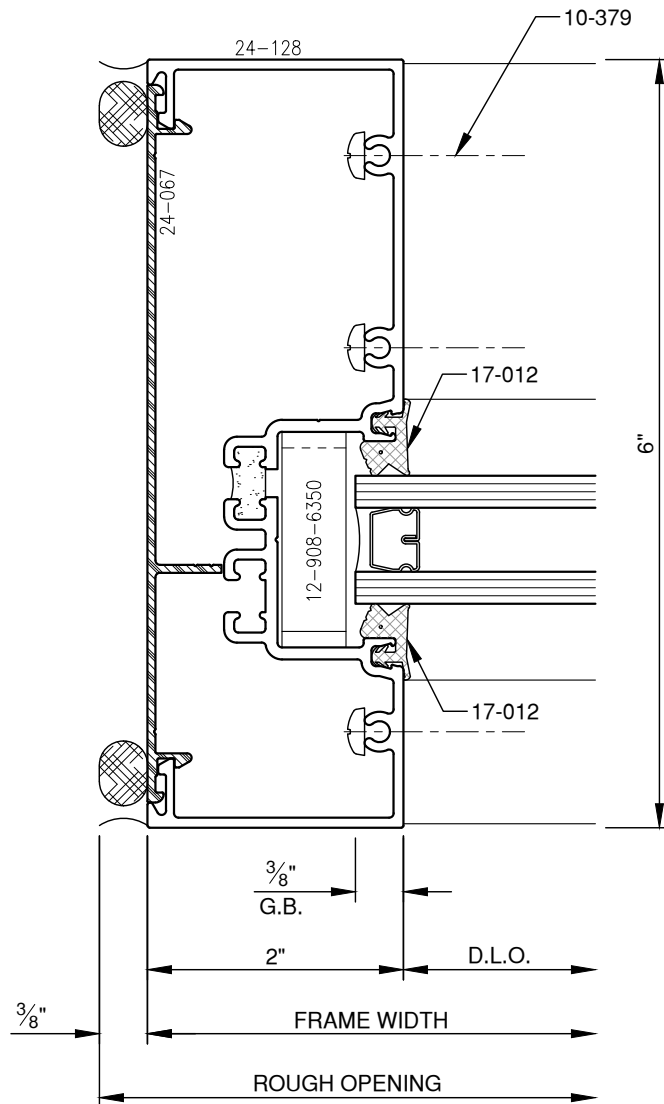

SCALE: 3/4

PITTC® ARCHITECTURAL METALS, INC.

1530 Landmeier Road Elk Grove Village, IL 60007 847-593-3131 fax: 847-593-9946