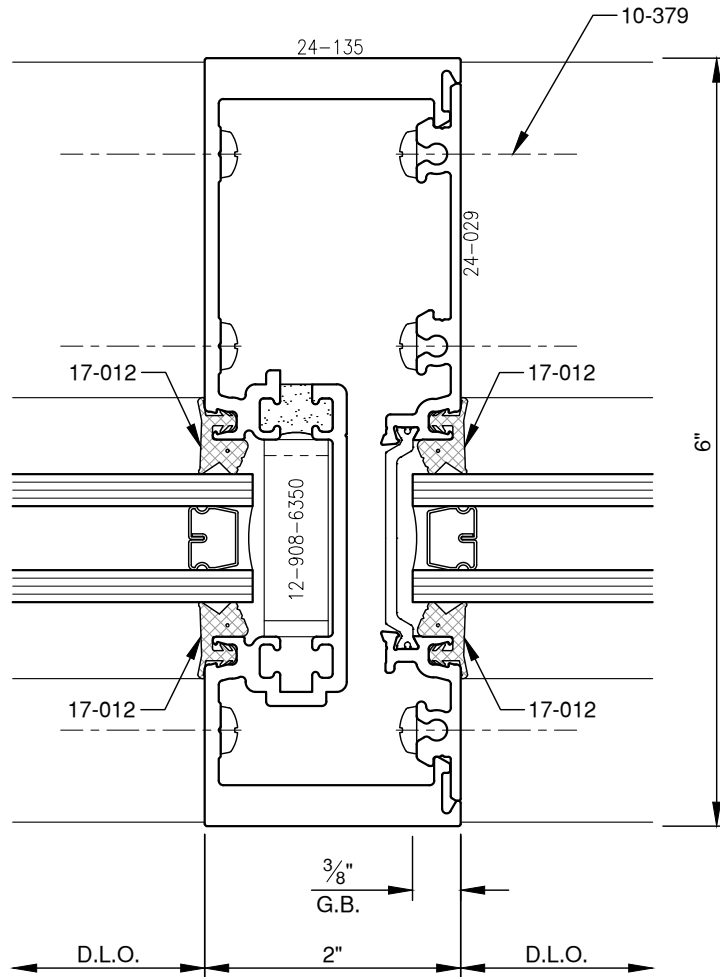

SCALE: 3/4

SCALE: 3/4

**PITTC<sup>®</sup>** ARCHITECTURAL METALS, INC.

1530 Landmeier Road Elk Grove Village, IL 60007 847-593-3131 fax: 847-593-9946

SCALE: 3/4

**PITTC**<sup>®</sup> ARCHITECTURAL METALS, INC.