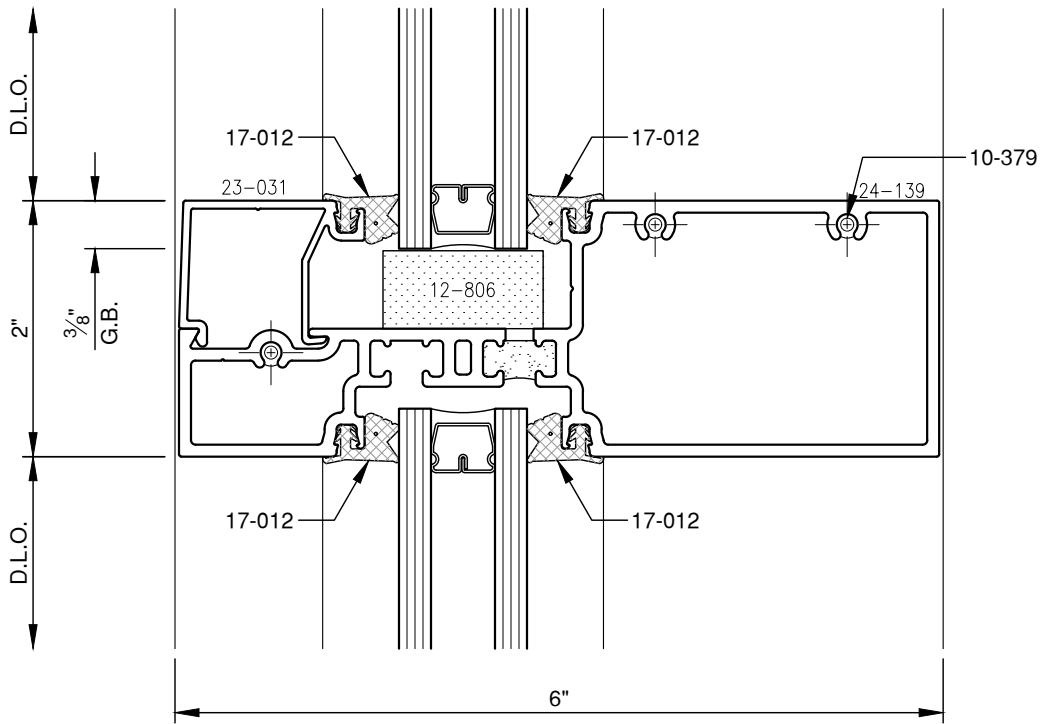

SCALE: 3/4

SCALE: 3/4

SCALE: 3/4

**PITTC<sup>®</sup>** ARCHITECTURAL METALS, INC.

1530 Landmeier Road Elk Grove Village, IL 60007 847-593-3131 fax: 847-593-9946

SCALE: 3/4

**PITTC**<sup>®</sup> ARCHITECTURAL METALS, INC.