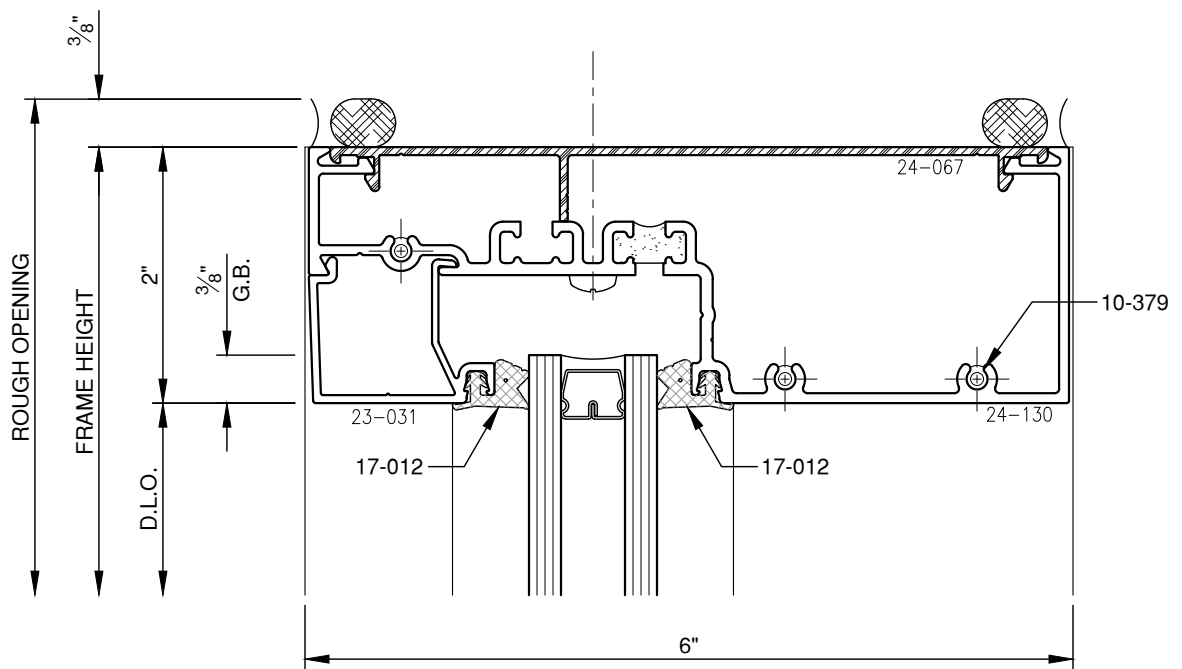

SCALE: 3/4

SCALE: 3/4

SCALE: 3/4

**PITTC<sup>®</sup>** ARCHITECTURAL METALS, INC.

1530 Landmeier Road Elk Grove Village, IL 60007 847-593-3131 fax: 847-593-9946

SCALE: 3/4

**PITTC**<sup>®</sup> ARCHITECTURAL METALS, INC.