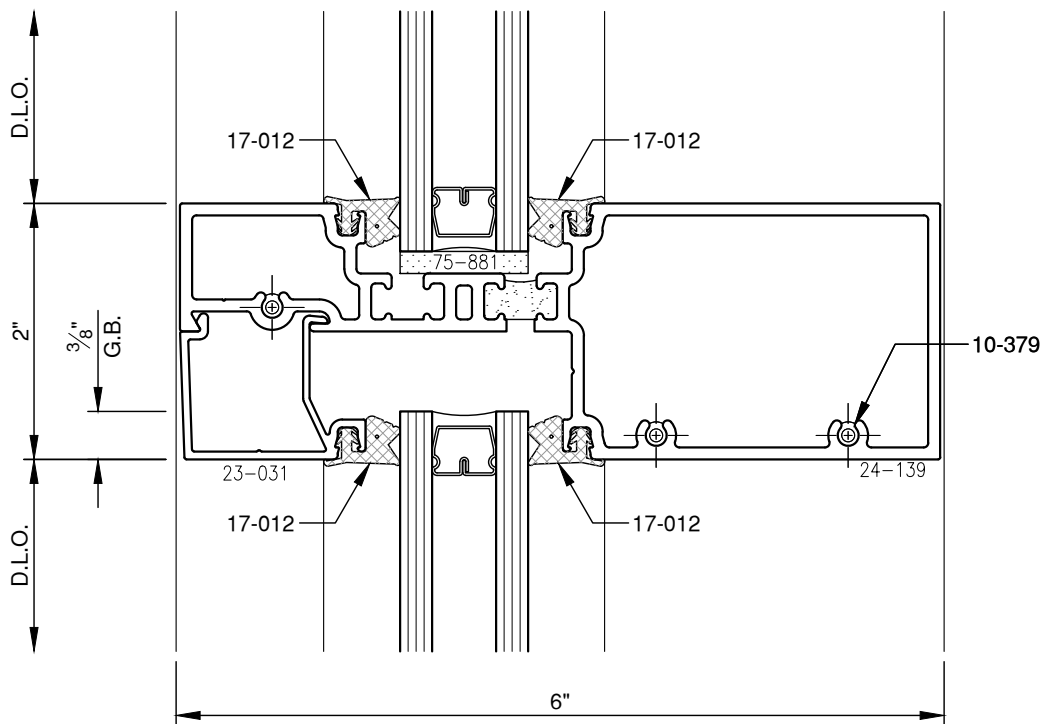

SCALE: 3/4

SCALE: 3/4

SCALE: 3/4

**PITTC<sup>®</sup>** ARCHITECTURAL METALS, INC.

1530 Landmeier Road Elk Grove Village, IL 60007 847-593-3131 fax: 847-593-9946

SCALE: 3/4

**PITTC**<sup>®</sup> ARCHITECTURAL METALS, INC.