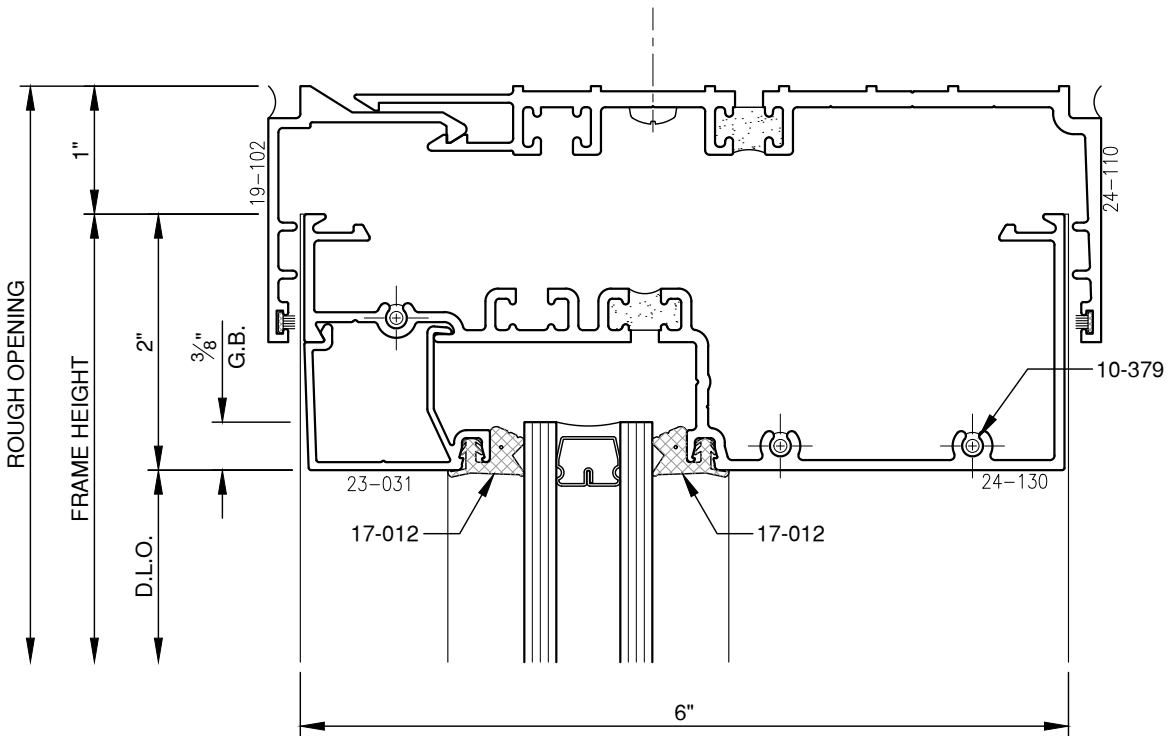

SCALE: 3/4

PITTC® ARCHITECTURAL METALS, INC.

1530 Landmeier Road Elk Grove Village, IL 60007 847-593-3131 fax: 847-593-9946