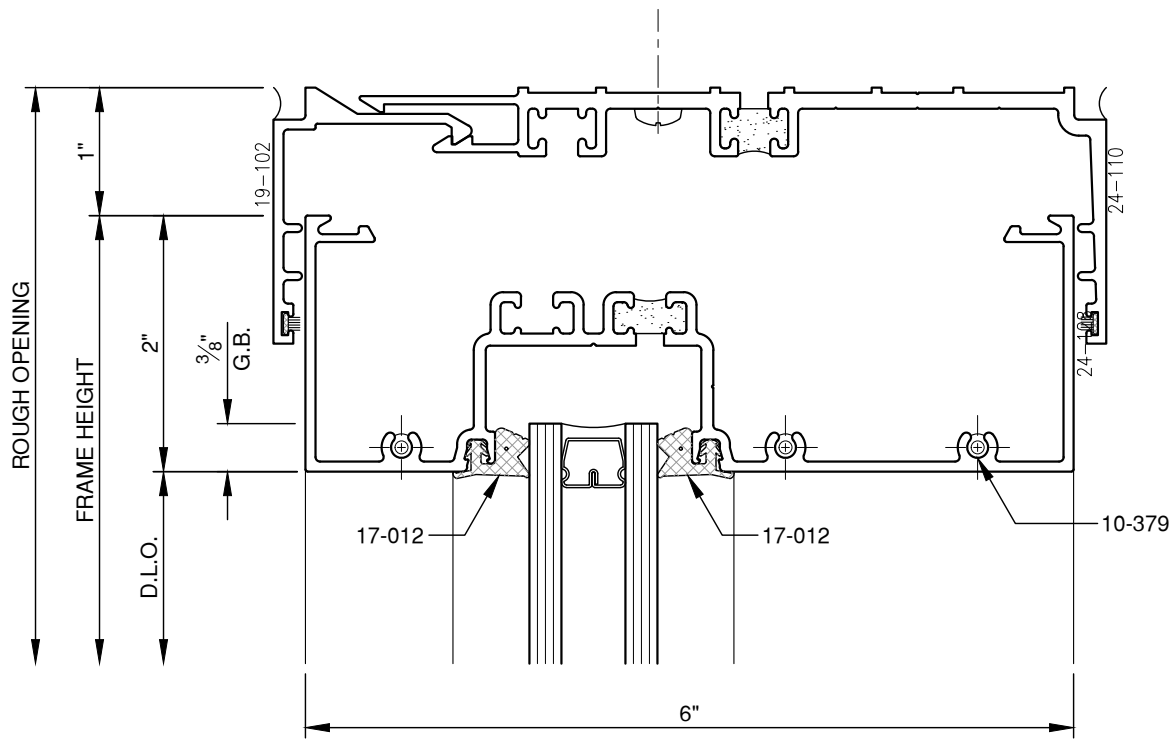

SCALE: 3/4

SCALE: 3/4

**PITTC<sup>®</sup>** ARCHITECTURAL METALS, INC.

1530 Landmeier Road Elk Grove Village, IL 60007 847-593-3131 fax: 847-593-9946

SCALE: 3/4

**PITTC<sup>®</sup>** ARCHITECTURAL METALS, INC.