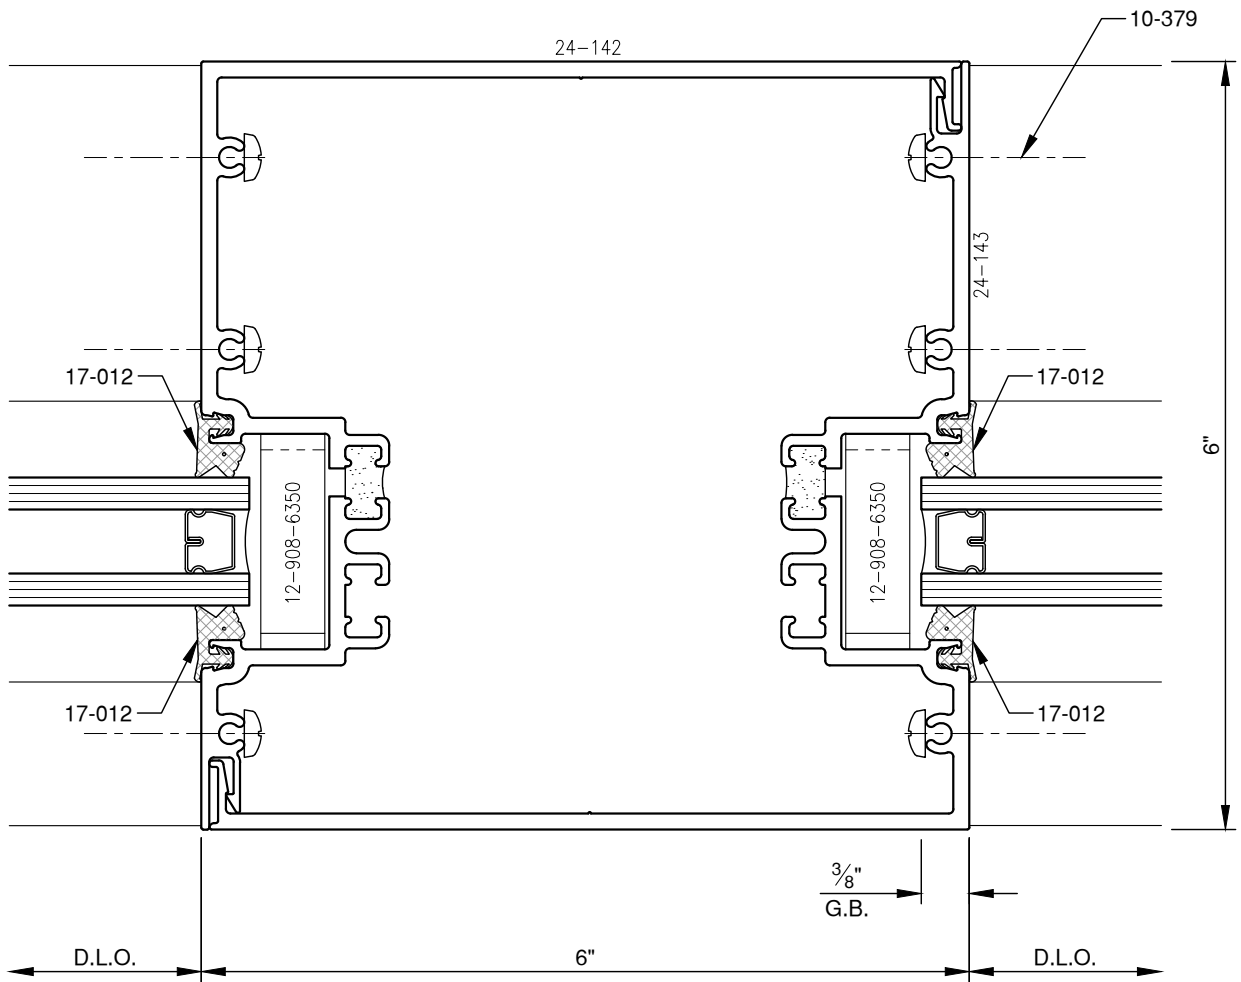

SCALE: 3/4

SCALE: 3/4

**PITTC<sup>®</sup>** ARCHITECTURAL METALS, INC.

1530 Landmeier Road Elk Grove Village, IL 60007 847-593-3131 fax: 847-593-9946

SCALE: 3/4

**PITTC<sup>®</sup>** ARCHITECTURAL METALS, INC.