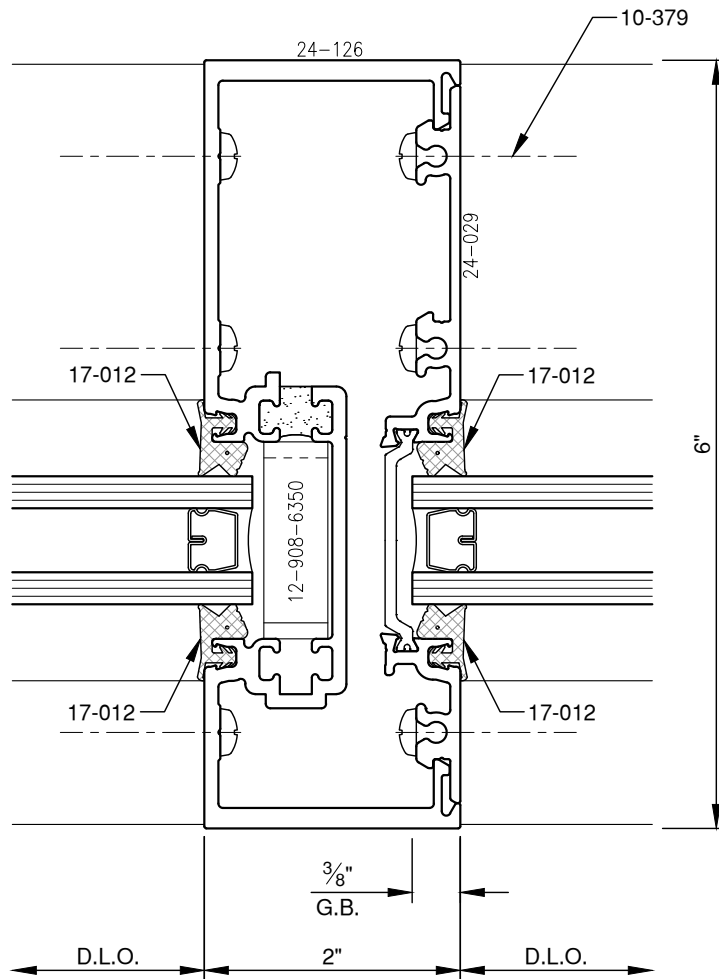

SCALE: 3/4

SCALE: 3/4

**PITTC<sup>®</sup>** ARCHITECTURAL METALS, INC.

1530 Landmeier Road Elk Grove Village, IL 60007 847-593-3131 fax: 847-593-9946

SCALE: 3/4

**PITTC**<sup>®</sup> ARCHITECTURAL METALS, INC.