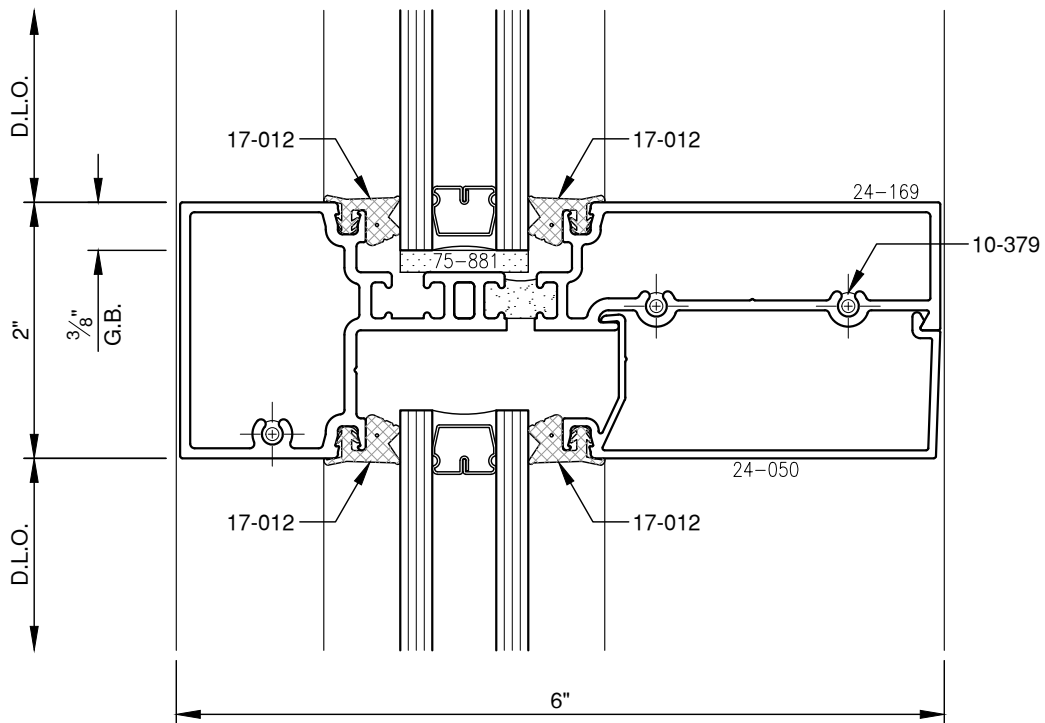

SCALE: 3/4

PITTC® ARCHITECTURAL METALS, INC.

1530 Landmeier Road Elk Grove Village, IL 60007 847-593-3131 fax: 847-593-9946