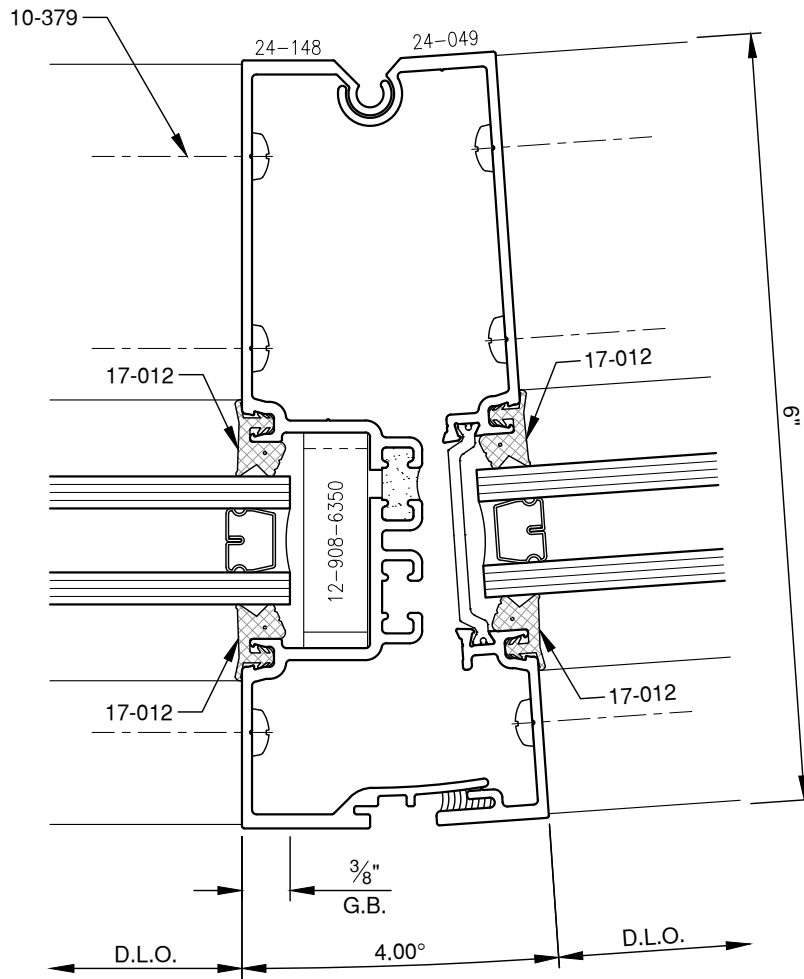

SCALE: 3/4

PITTC® ARCHITECTURAL METALS, INC.

1530 Landmeier Road Elk Grove Village, IL 60007 847-593-3131 fax: 847-593-9946