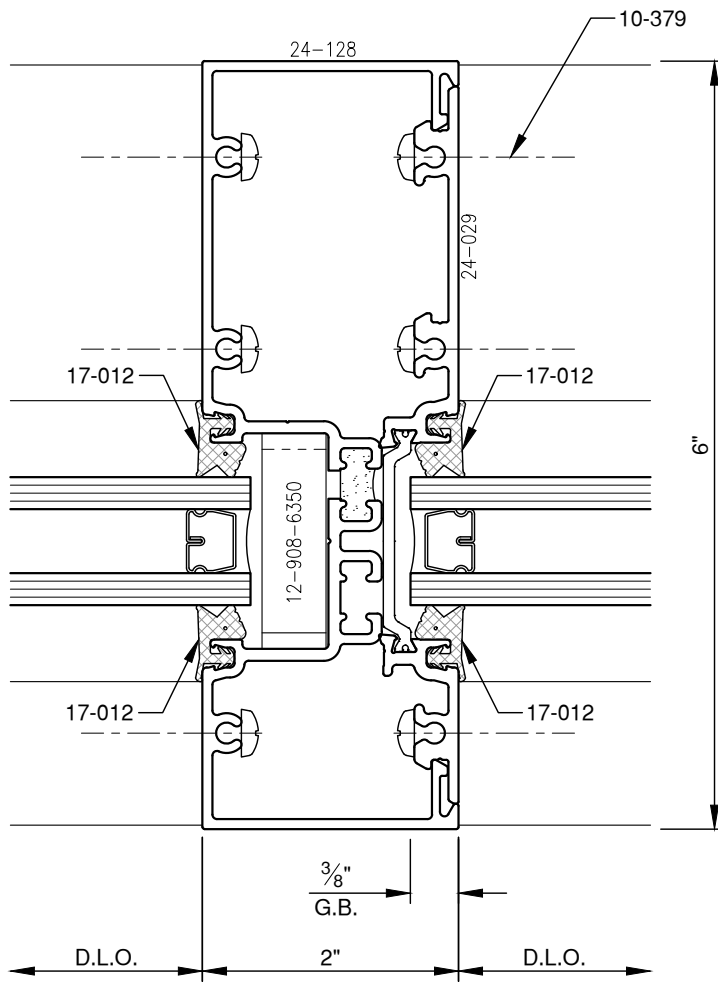

SCALE: 3/4

SCALE: 3/4

**PITTC**<sup>®</sup> ARCHITECTURAL METALS, INC.

1530 Landmeier Road Elk Grove Village, IL 60007 847-593-3131 fax: 847-593-9946

SCALE: 3/4

**PITTC<sup>®</sup>** ARCHITECTURAL METALS, INC.