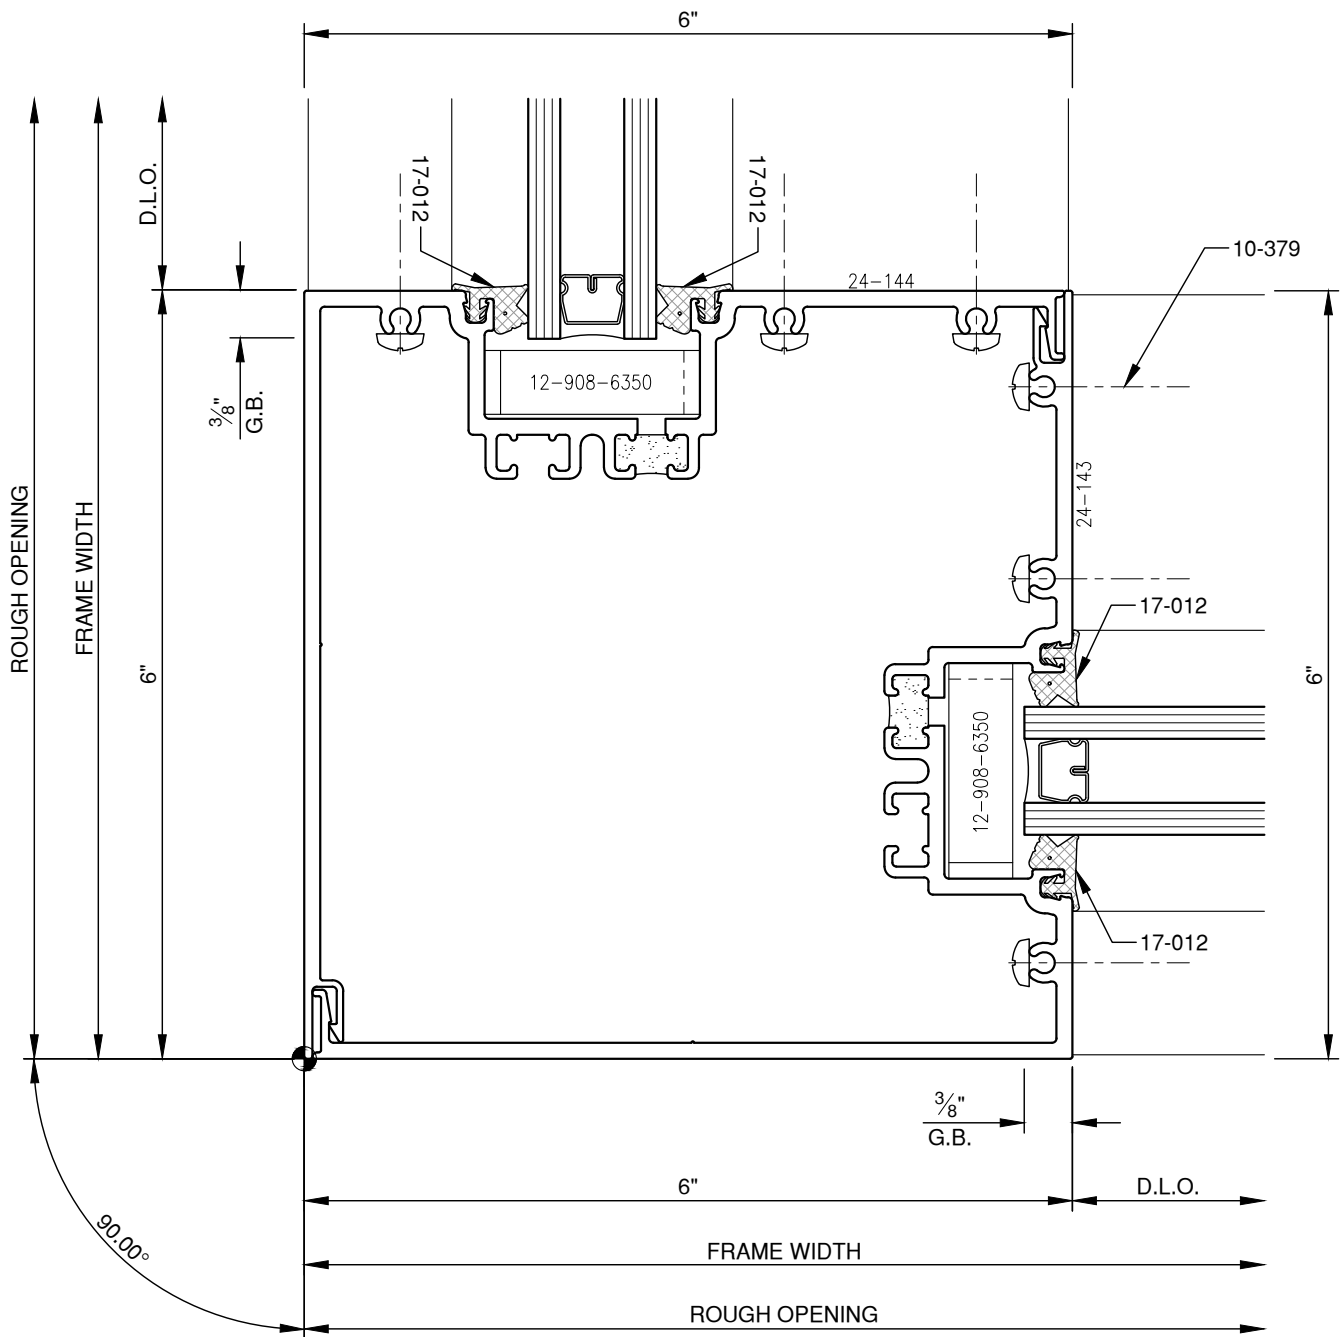

SCALE: 3/4

PITTC® ARCHITECTURAL METALS, INC.

1530 Landmeier Road Elk Grove Village, IL 60007 847-593-3131 fax: 847-593-9946