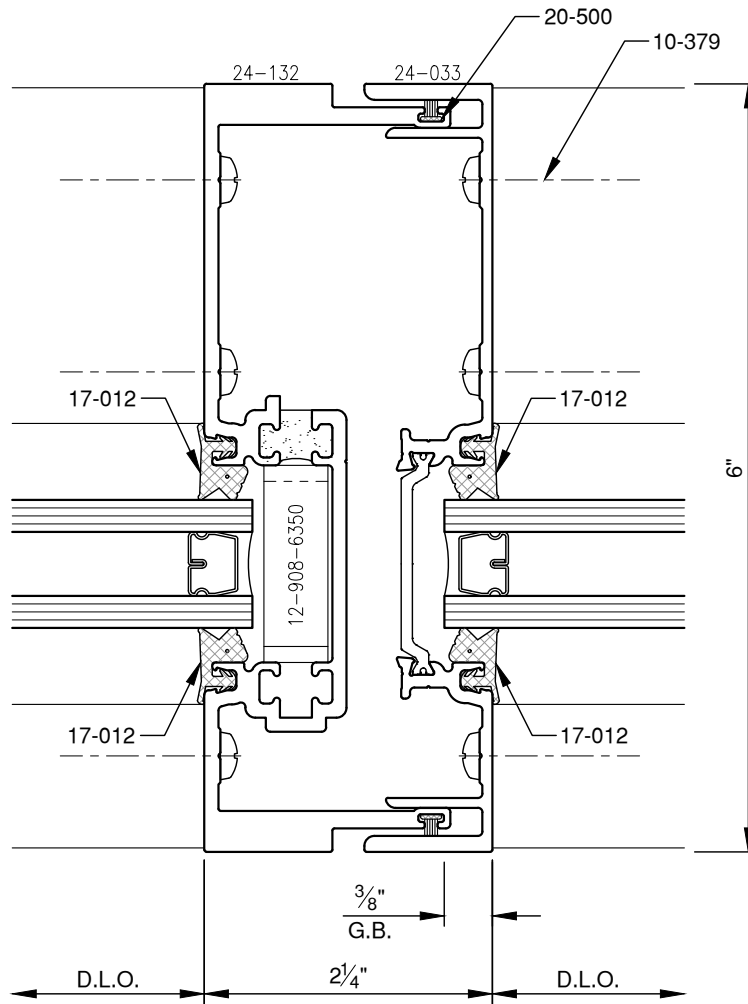

tmst152-60

SCALE: 3/4

PITTC® ARCHITECTURAL METALS, INC.

1530 Landmeier Road Elk Grove Village, IL 60007 847-593-3131 fax: 847-593-9946