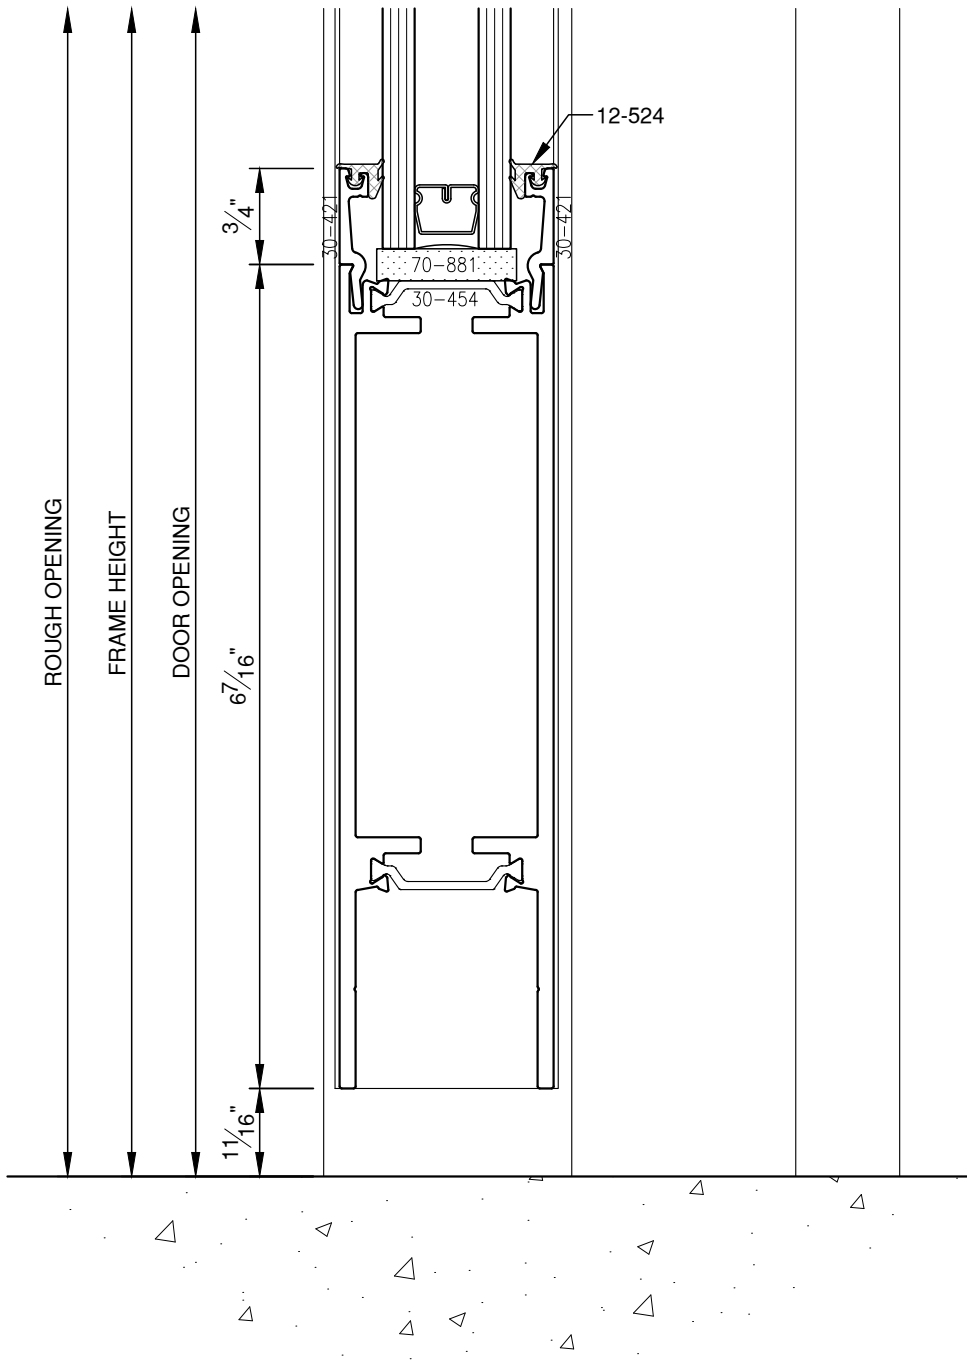

OFFSET HUNG - SURFACE CLOSER

SCALE: 3/4

OFFSET HUNG - DOOR JAMB

SCALE: 3/4

BOTTOM RAIL

SCALE: 3/4