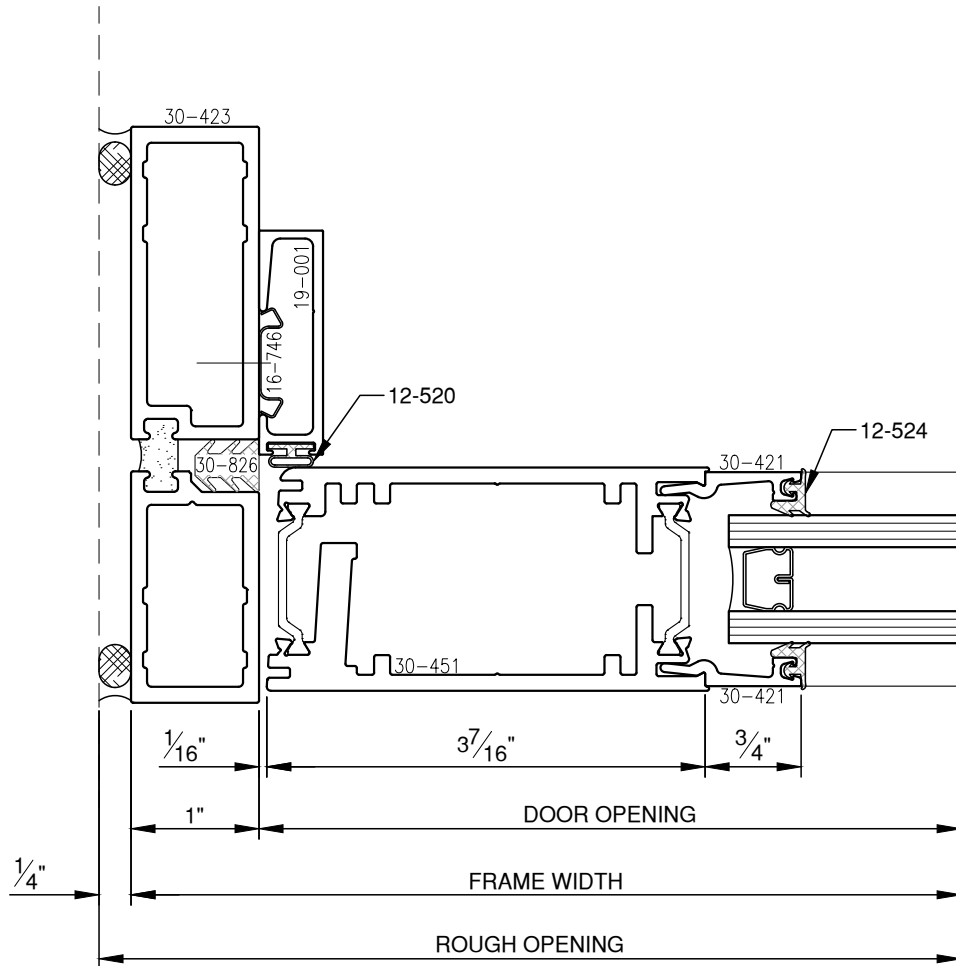

OFFSET HUNG - SURFACE CLOSER

SCALE: 3/4

OFFSET HUNG - DOOR JAMB

SCALE: 3/4

BOTTOM RAIL

SCALE: 3/4